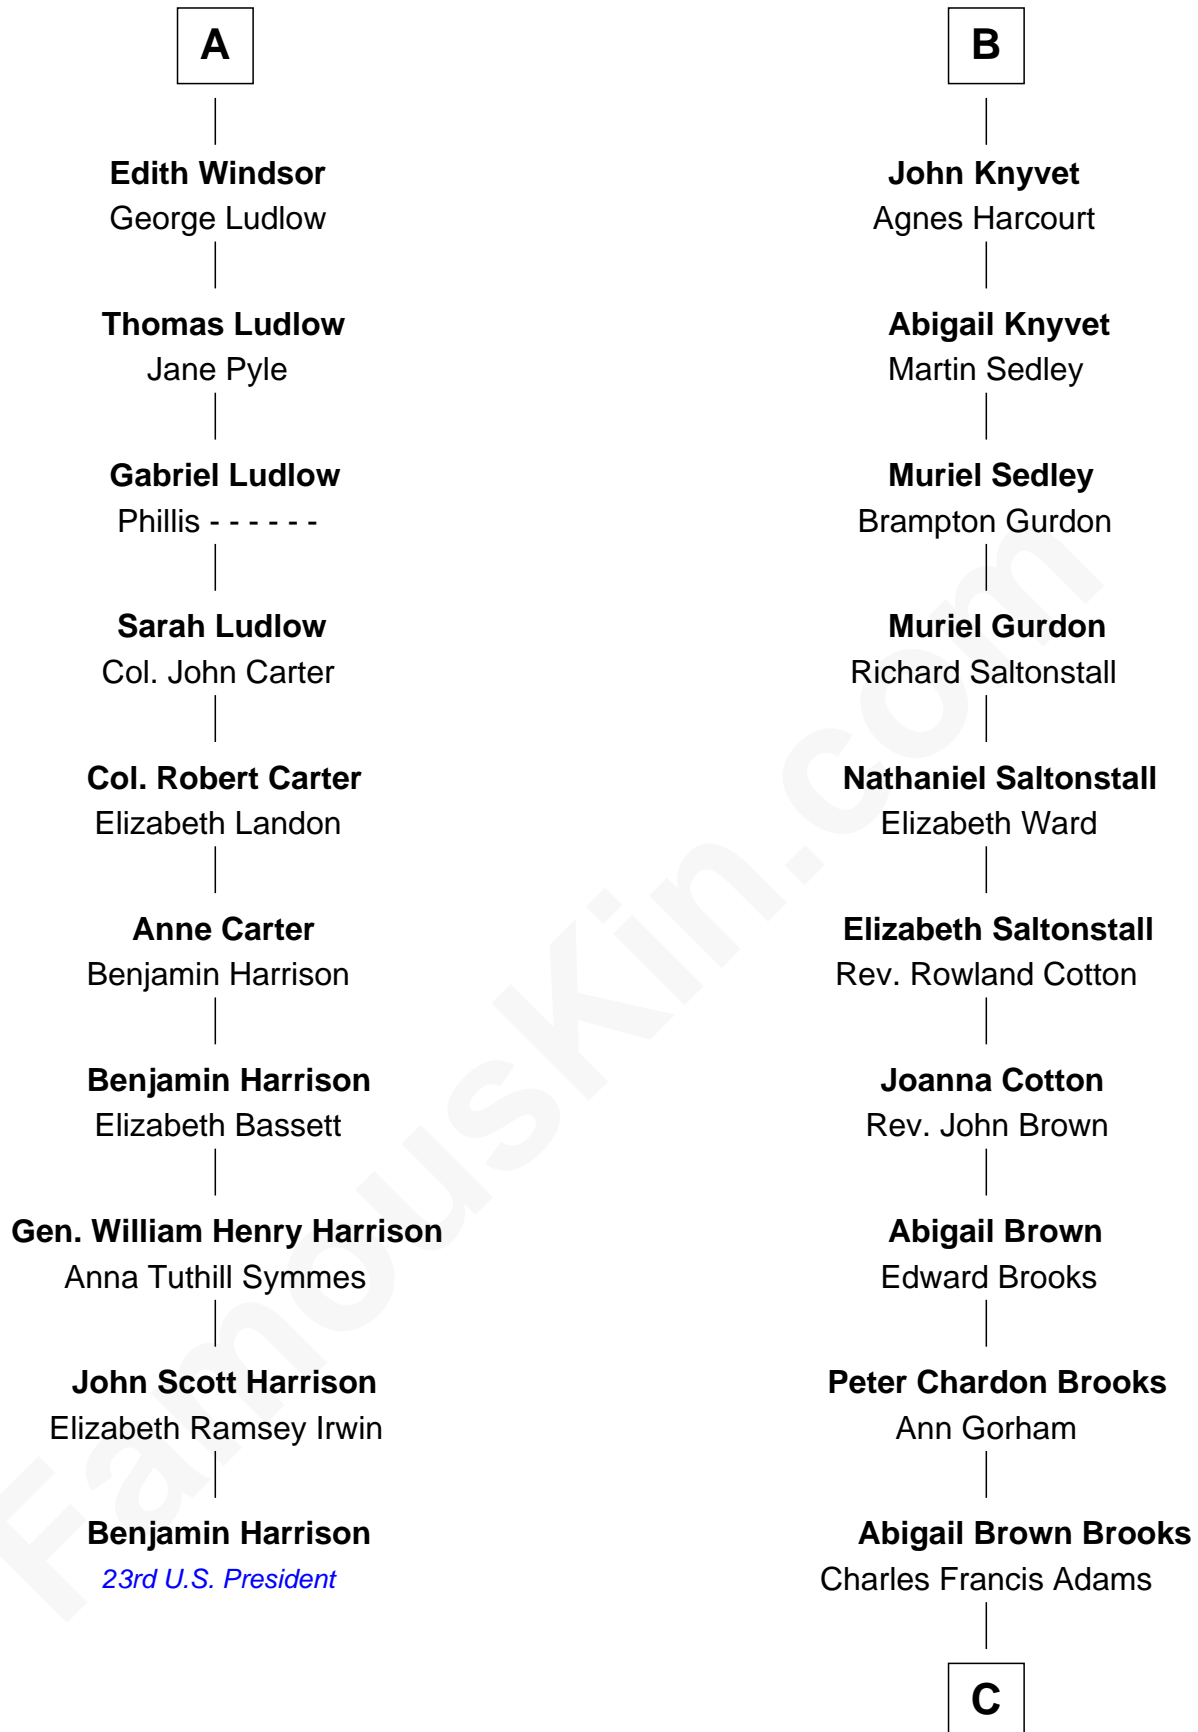

FamousKin.com Relationship Chart of

Benjamin Harrison

23rd U.S. President

16th cousin 4 times removed of

John Adams Morgan

1952 Olympic Sailing Gold Medalist

Humphrey de Bohun

Elizabeth Plantagenet

C

John Quincy Adams

Frances Cadwallader Crowninshield

Charles Francis Adams

Frances Lovering

Catherine Frances Lovering Adams

Henry Sturgis Morgan

John Adams Morgan