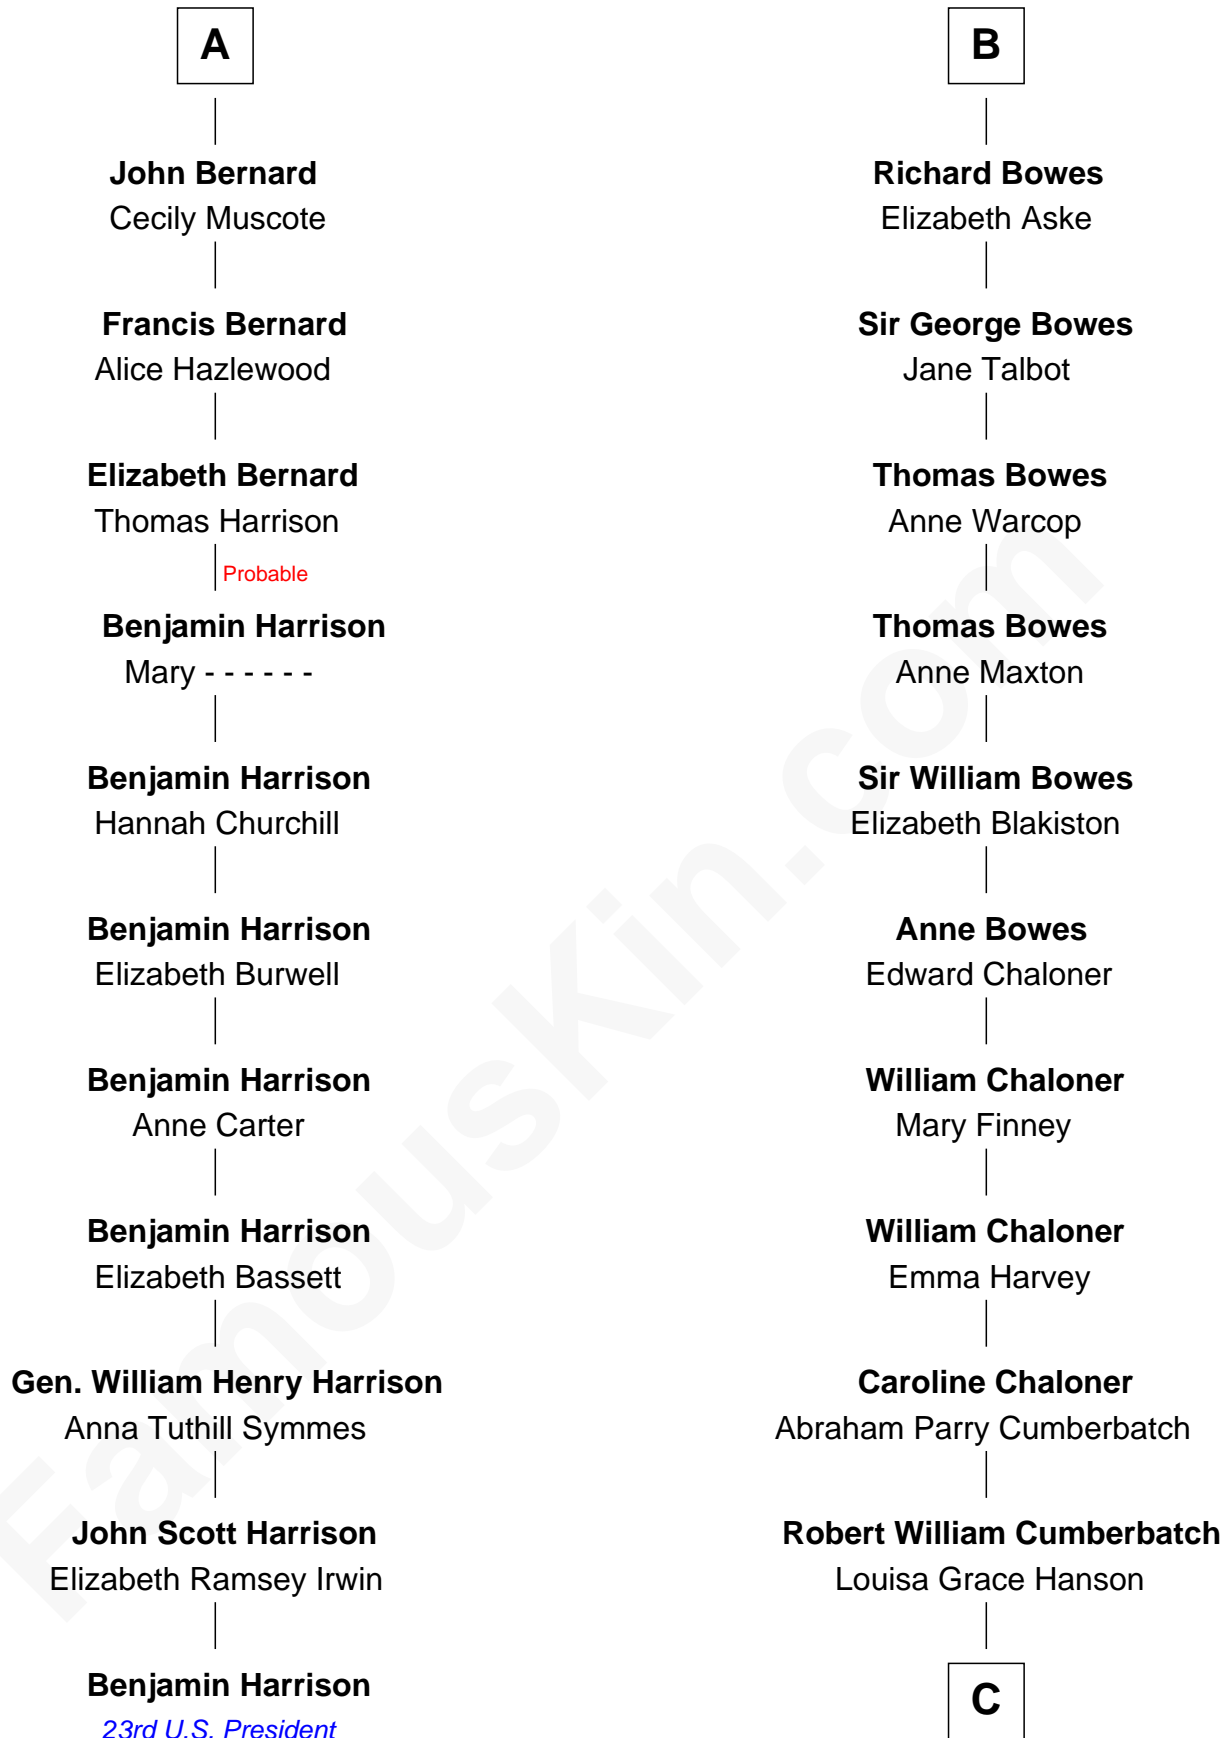

FamousKin.com
Relationship Chart of
Benjamin Harrison
23rd U.S. President

17th cousin 3 times removed of
Benedict Cumberbatch
Movie, Television and Stage Actor

C

Henry Alfred Cumberbatch

Hélène Gertrude Rees

Henry Carlton Cumberbatch

Pauline Ellen Laing Congdon

Timothy Carlton Congdon Cumberbatch

Wanda Ventham

Benedict Cumberbatch

Movie, Television and Stage Actor