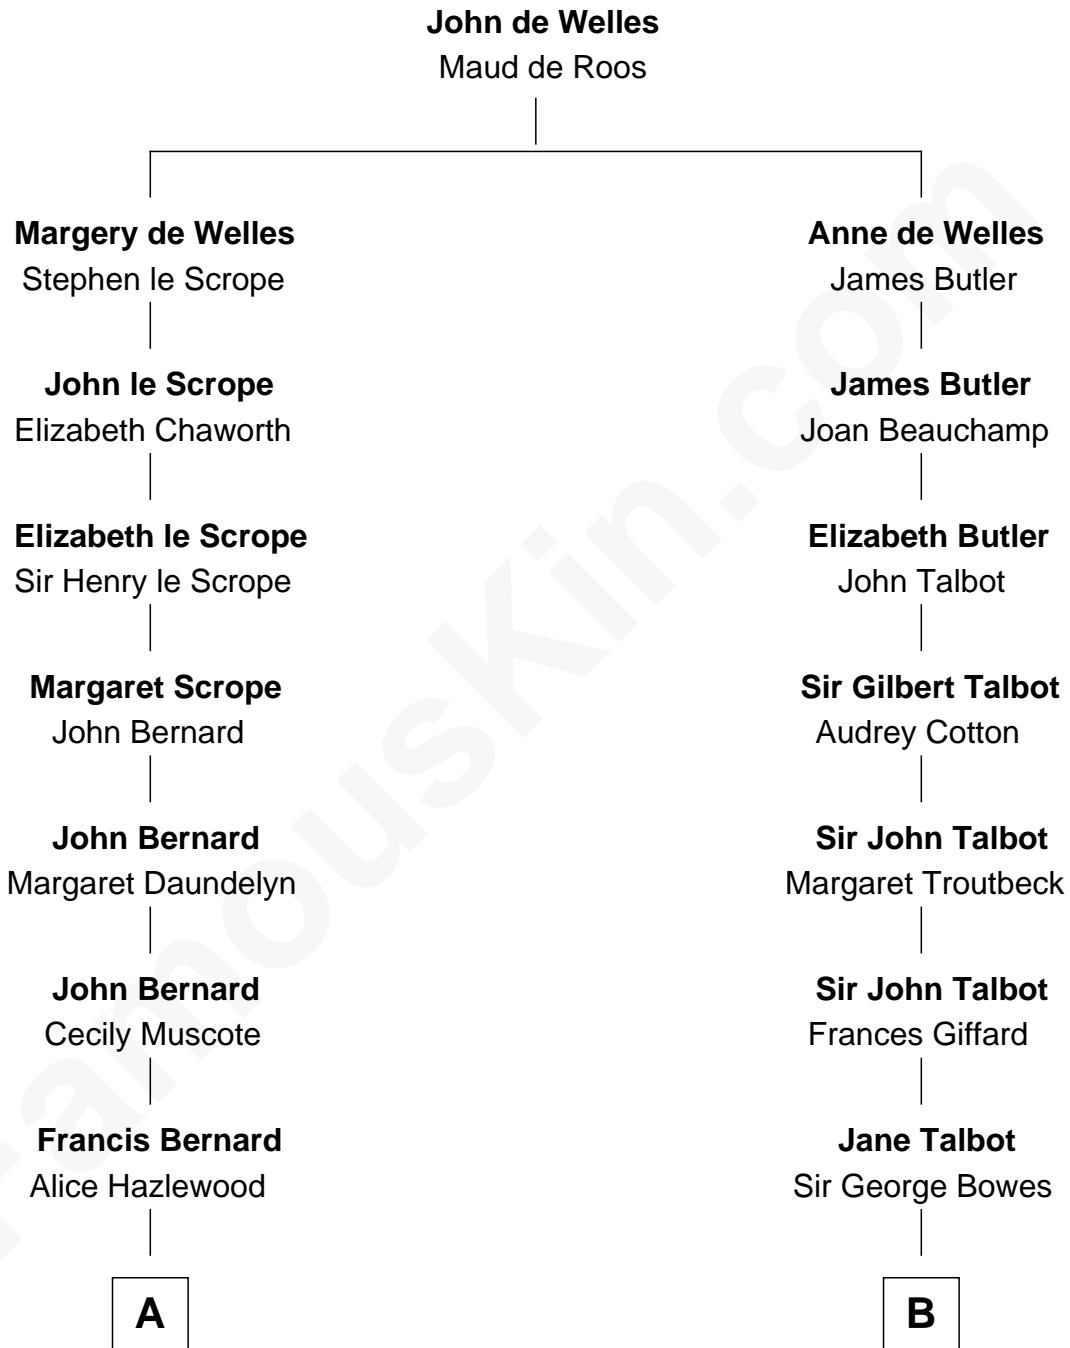

FamousKin.com
Relationship Chart of
Benjamin Harrison
23rd U.S. President

15th cousin 3 times removed of
Benedict Cumberbatch
Movie, Television and Stage Actor

C

Timothy Carlton Congdon Cumberbatch

Wanda Ventham