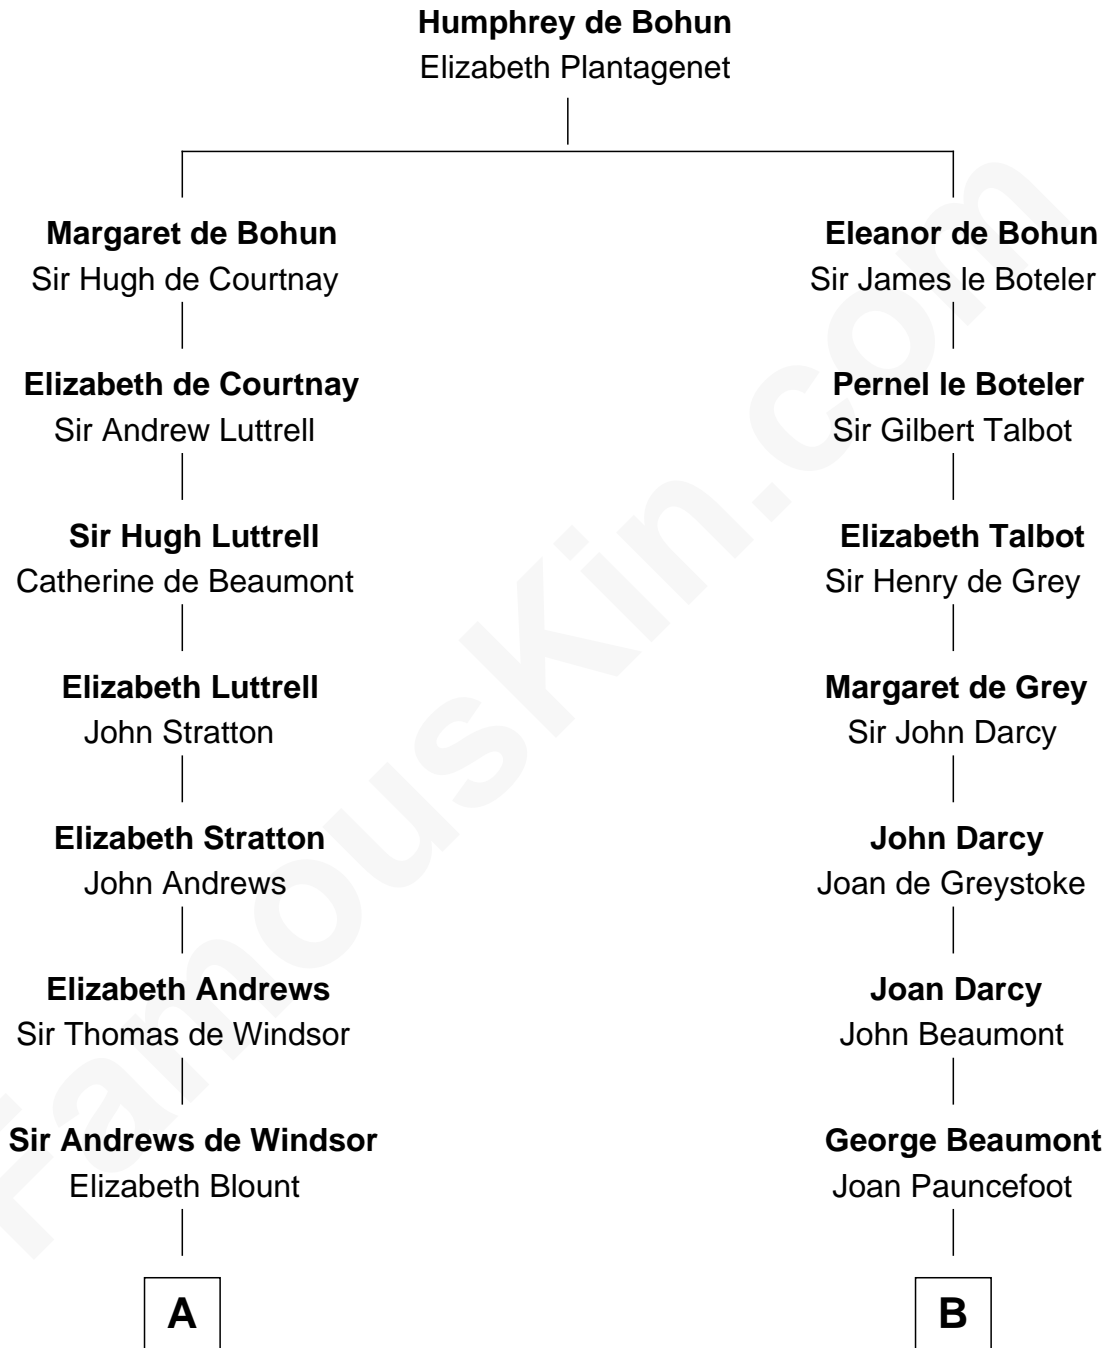

FamousKin.com
Relationship Chart of
Benjamin Harrison
23rd U.S. President

16th cousin 2 times removed of
Sir Arthur Conan Doyle
Author, "Sherlock Holmes"

C

Mary Josephine Elizabeth Foley

Charles Altamont Doyle

Sir Arthur Conan Doyle

Author, "Sherlock Holmes"

FamousKin.com