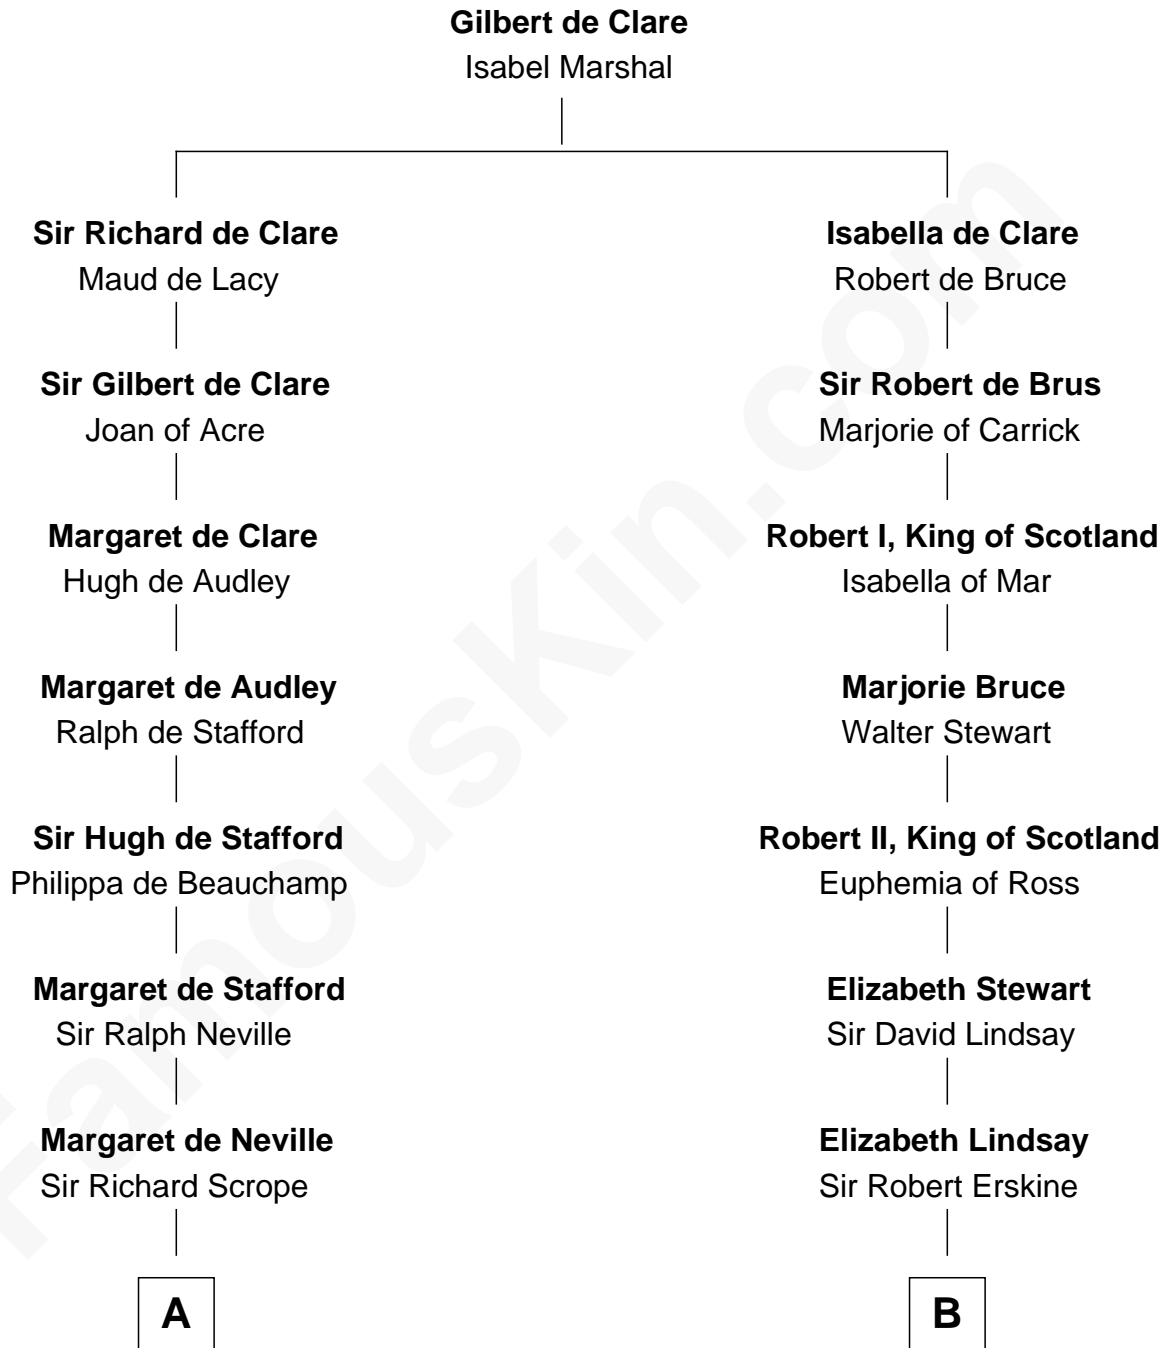

FamousKin.com
Relationship Chart of
Benjamin Harrison
23rd U.S. President

18th cousin 2 times removed of
Hamilton Fish
26th U.S. Secretary of State

FamousKin.com