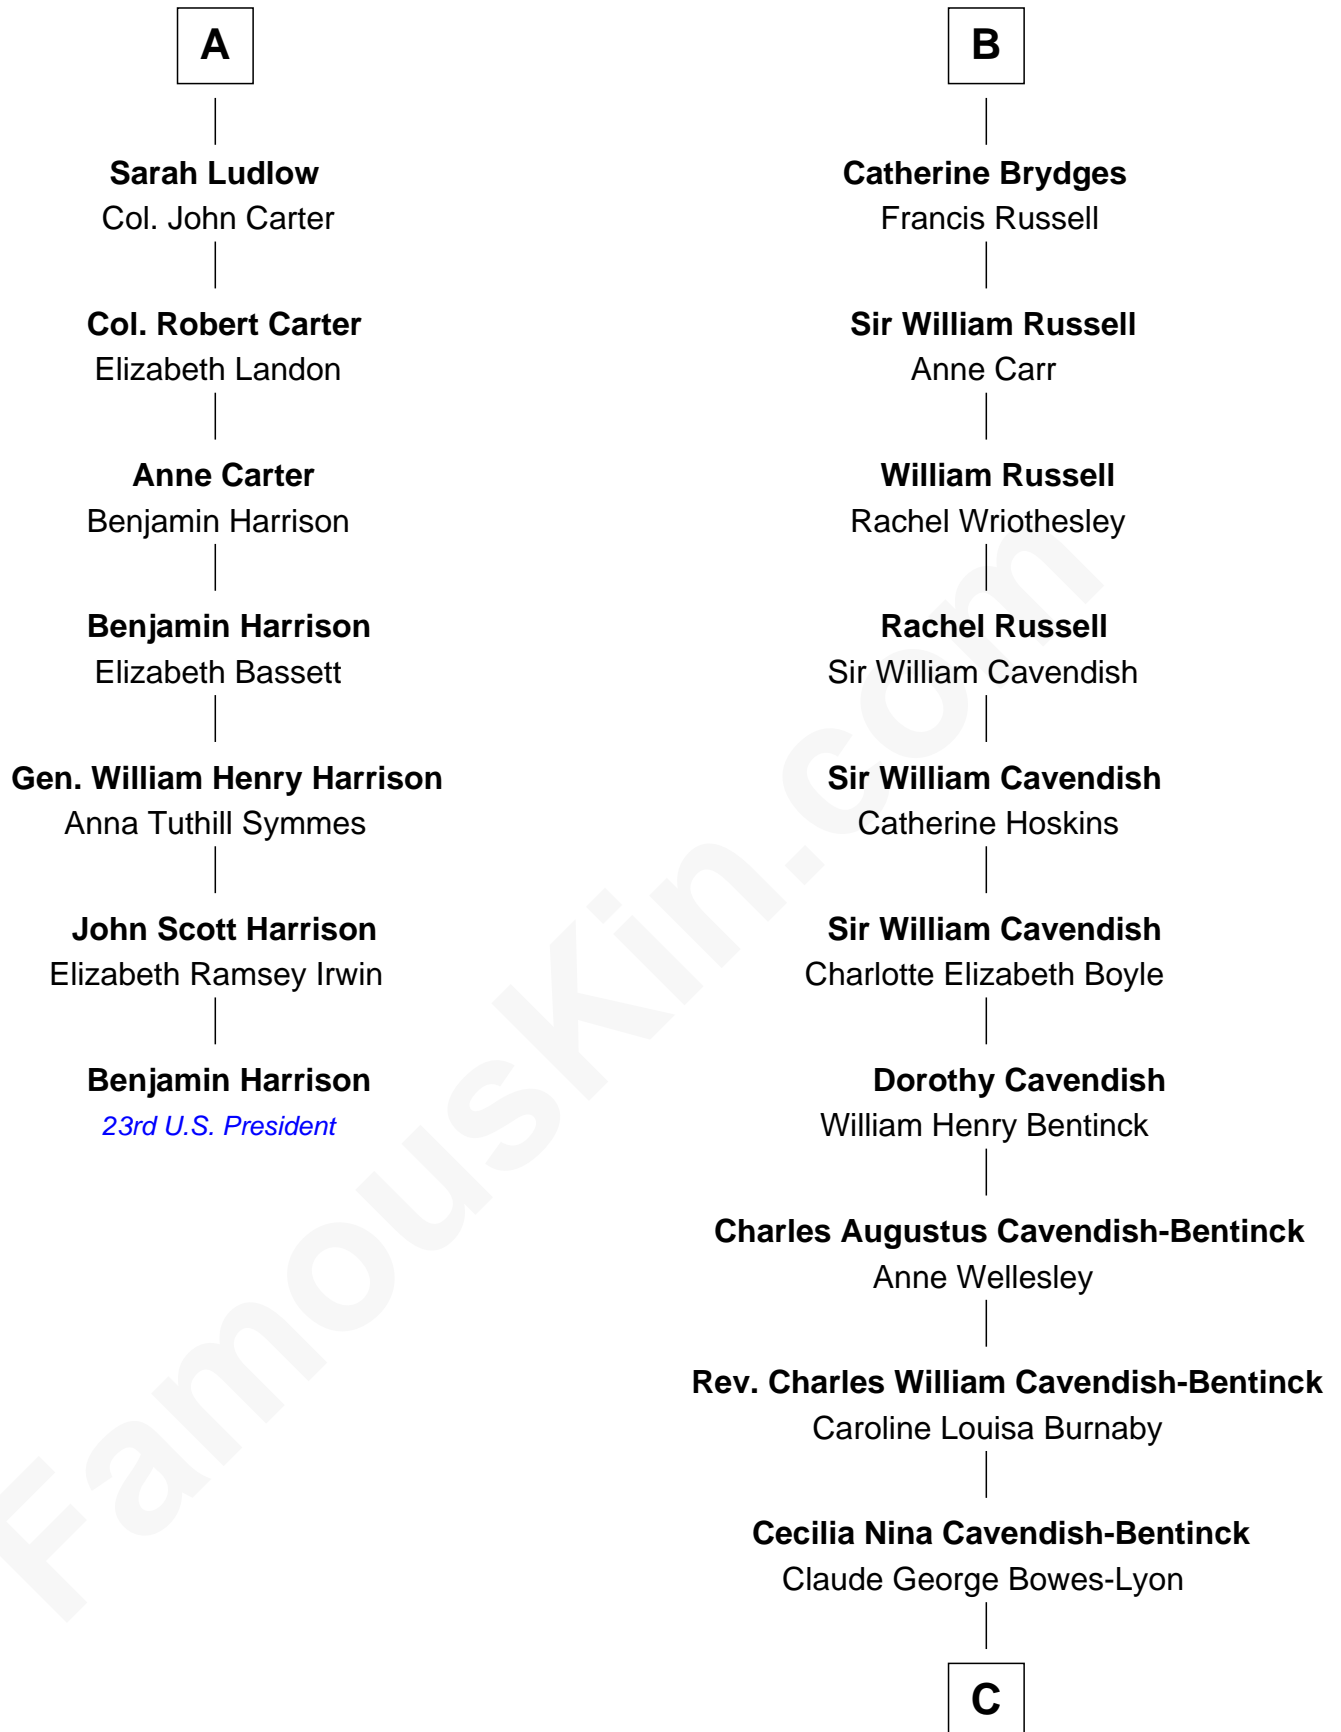

FamousKin.com
Relationship Chart of
Benjamin Harrison
23rd U.S. President

13th cousin 5 times removed of
Queen Elizabeth II
Queen of the United Kingdom

Sir Walter Blount
 Sancha de Ayala

Sir Thomas Blount
 Margaret de Gresley

Constance Blount
 Sir John Sutton

Sir Walter Blount
 Helena Byron

Sir John Sutton
 Elizabeth Berkeley

Sir William Blount
 Margaret Echyngam

Sir John Sutton Dudley
 Elizabeth Bramshot

Elizabeth Blount
 Sir Andrews de Windsor

Edmund Dudley
 Elizabeth Grey

Edith Windsor
 George Ludlow

Elizabeth Dudley
 William Stourton

Thomas Ludlow
 Jane Pyle

Ursula Stourton
 Sir Edward Clinton

Gabriel Ludlow
 Phillis - - - - -

Frances Clinton
 Giles Brydges

A

B

C

Elizabeth Bowes-Lyon
George VI, King of the United Kingdom

Queen Elizabeth II
Queen of the United Kingdom

FamousKin.com