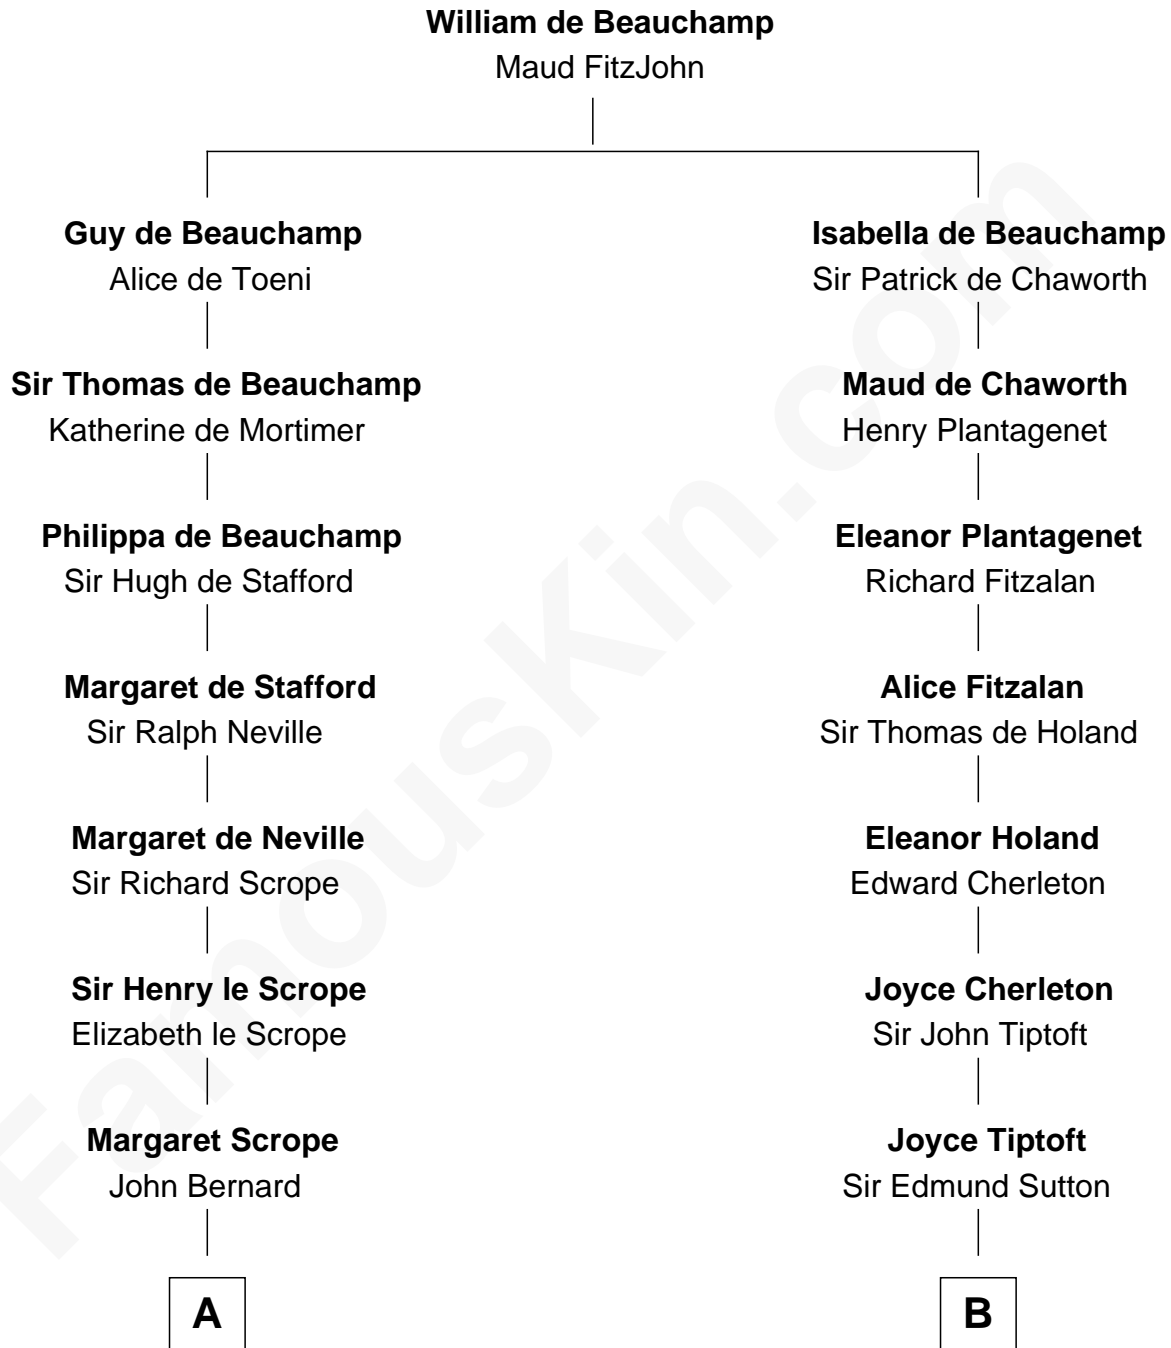

**FamousKin.com**  
**Relationship Chart of**  
**Benjamin Harrison**  
*23rd U.S. President*

17th cousin 1 time removed of

**Jane (Appleton) Pierce**  
*First Lady of President Franklin Pierce*

**C**

—  
**John Scott Harrison**  
Elizabeth Ramsey Irwin

—  
**Benjamin Harrison**  
*23rd U.S. President*

FamousKin.com