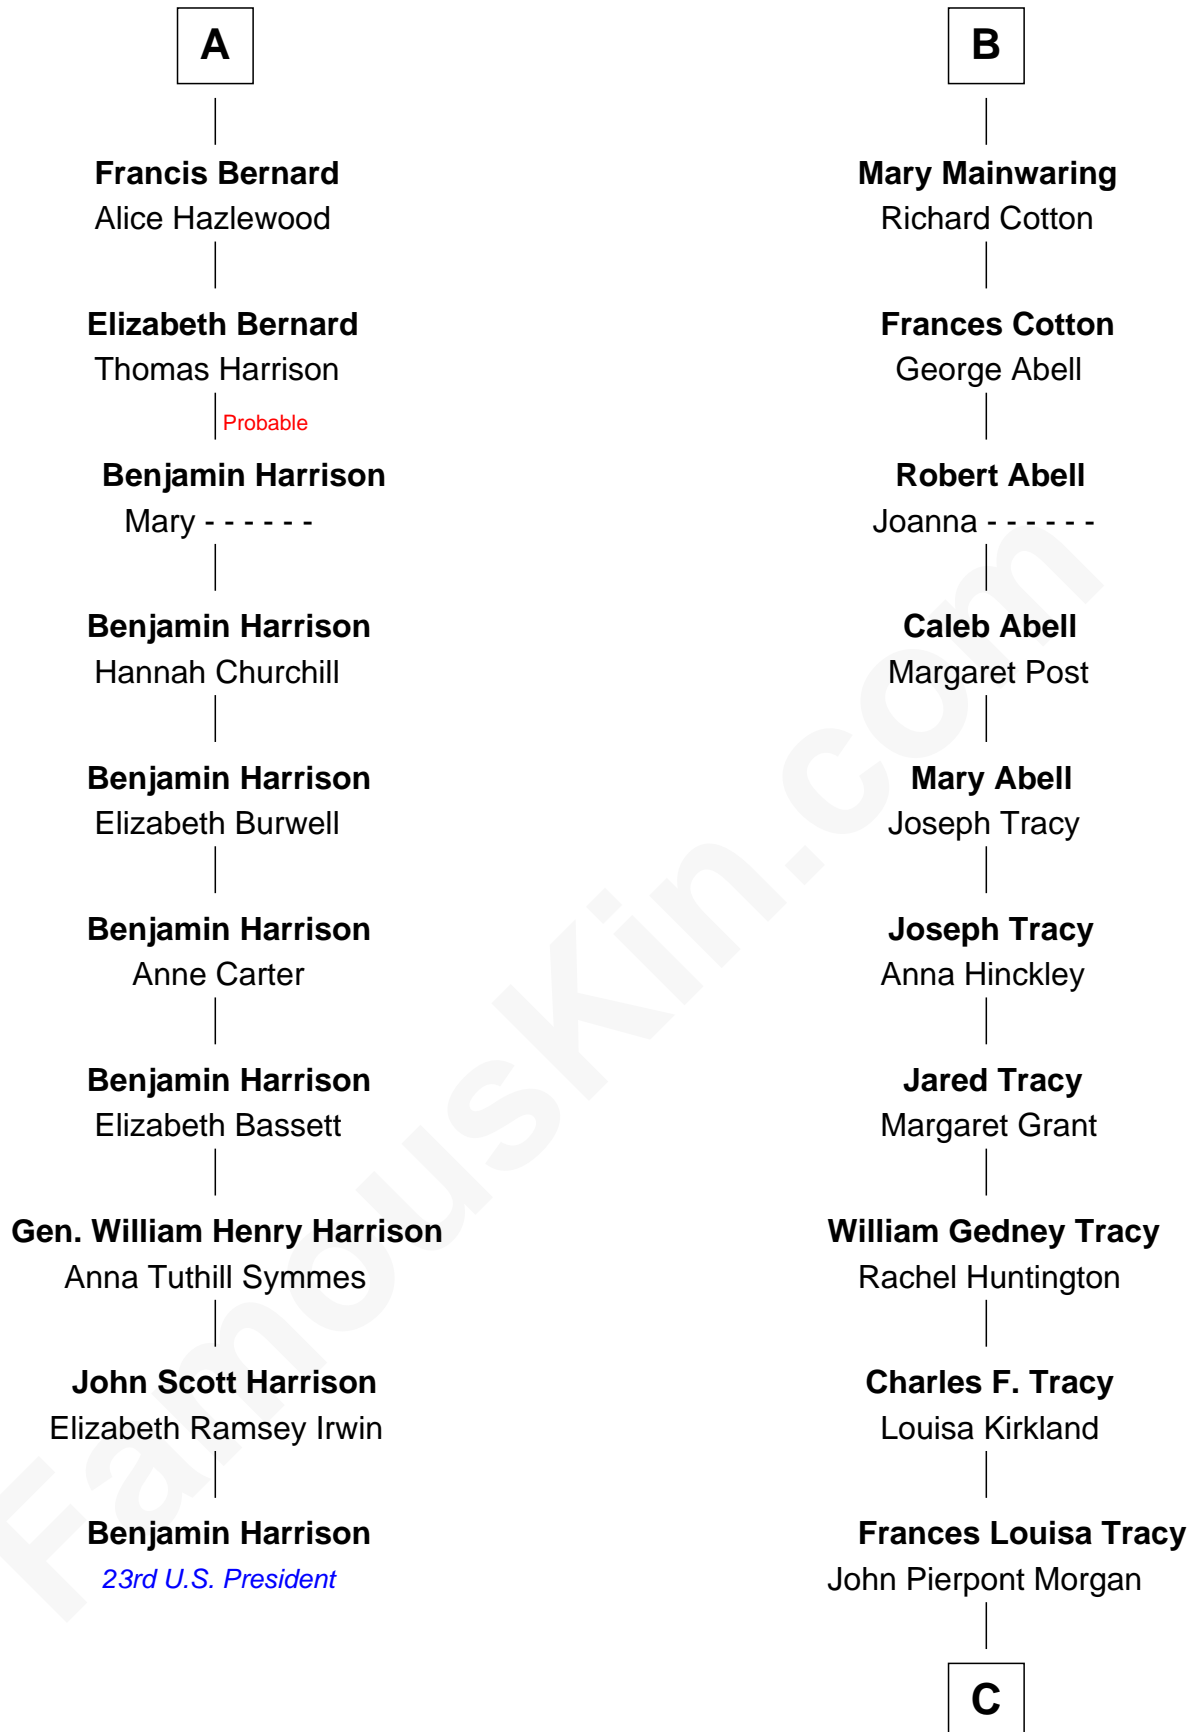

FamousKin.com
Relationship Chart of
Benjamin Harrison
23rd U.S. President

16th cousin 2 times removed of
Henry Sturgis Morgan
Co-Founder of Morgan Stanley

Sir Thomas de Beauchamp
 Katherine de Mortimer

C

John Pierpont Morgan

Jane Norton Grew

Henry Sturgis Morgan

Co-Founder of Morgan Stanley

FamousKin.com