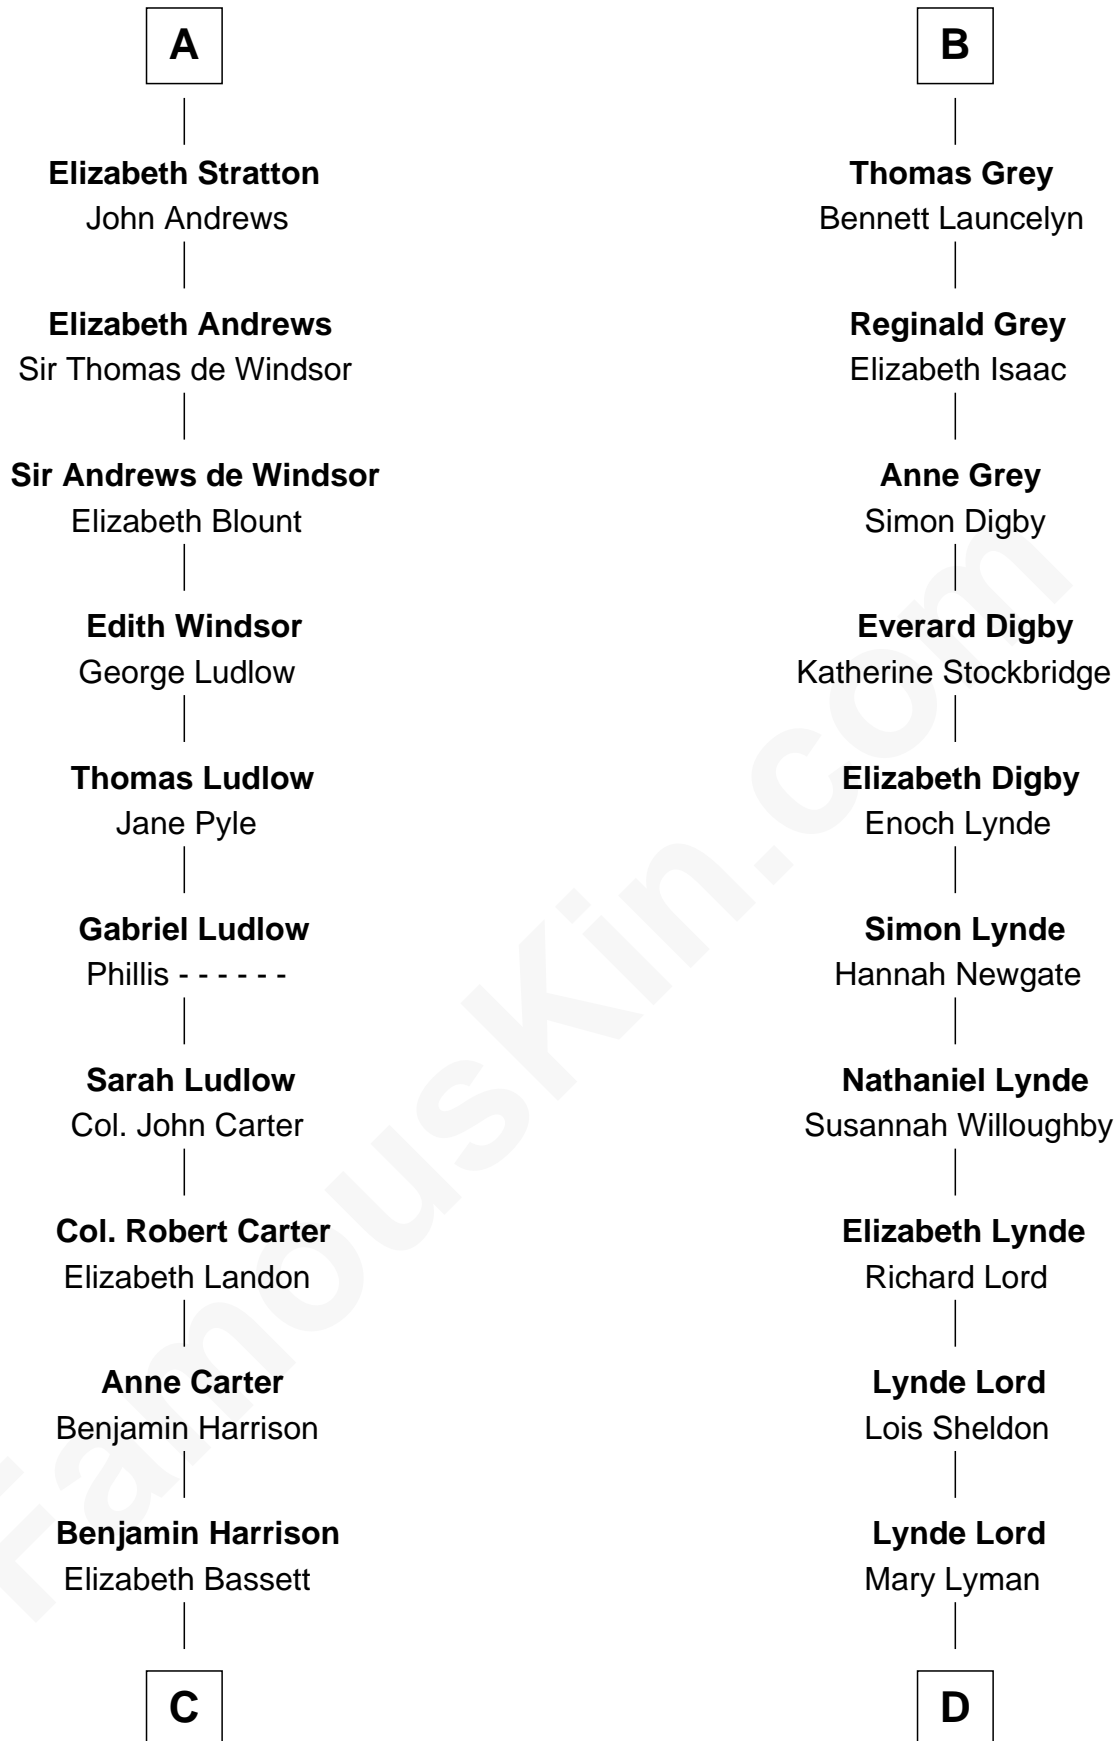

**FamousKin.com**  
**Relationship Chart of**  
**Benjamin Harrison**  
*23rd U.S. President*

19th cousin 2 times removed of  
**Henry Sturgis Morgan**  
*Co-Founder of Morgan Stanley*

**C**

**Gen. William Henry Harrison**

Anna Tuthill Symmes

**John Scott Harrison**

Elizabeth Ramsey Irwin

**Benjamin Harrison**

*23rd U.S. President*

**D**

**Mary Sheldon Lord**

John Pierpont

**Juliet Pierpont**

Junius Spencer Morgan

**John Pierpont Morgan**

Frances Louisa Tracy

**John Pierpont Morgan**

Jane Norton Grew

**Henry Sturgis Morgan**

*Co-Founder of Morgan Stanley*