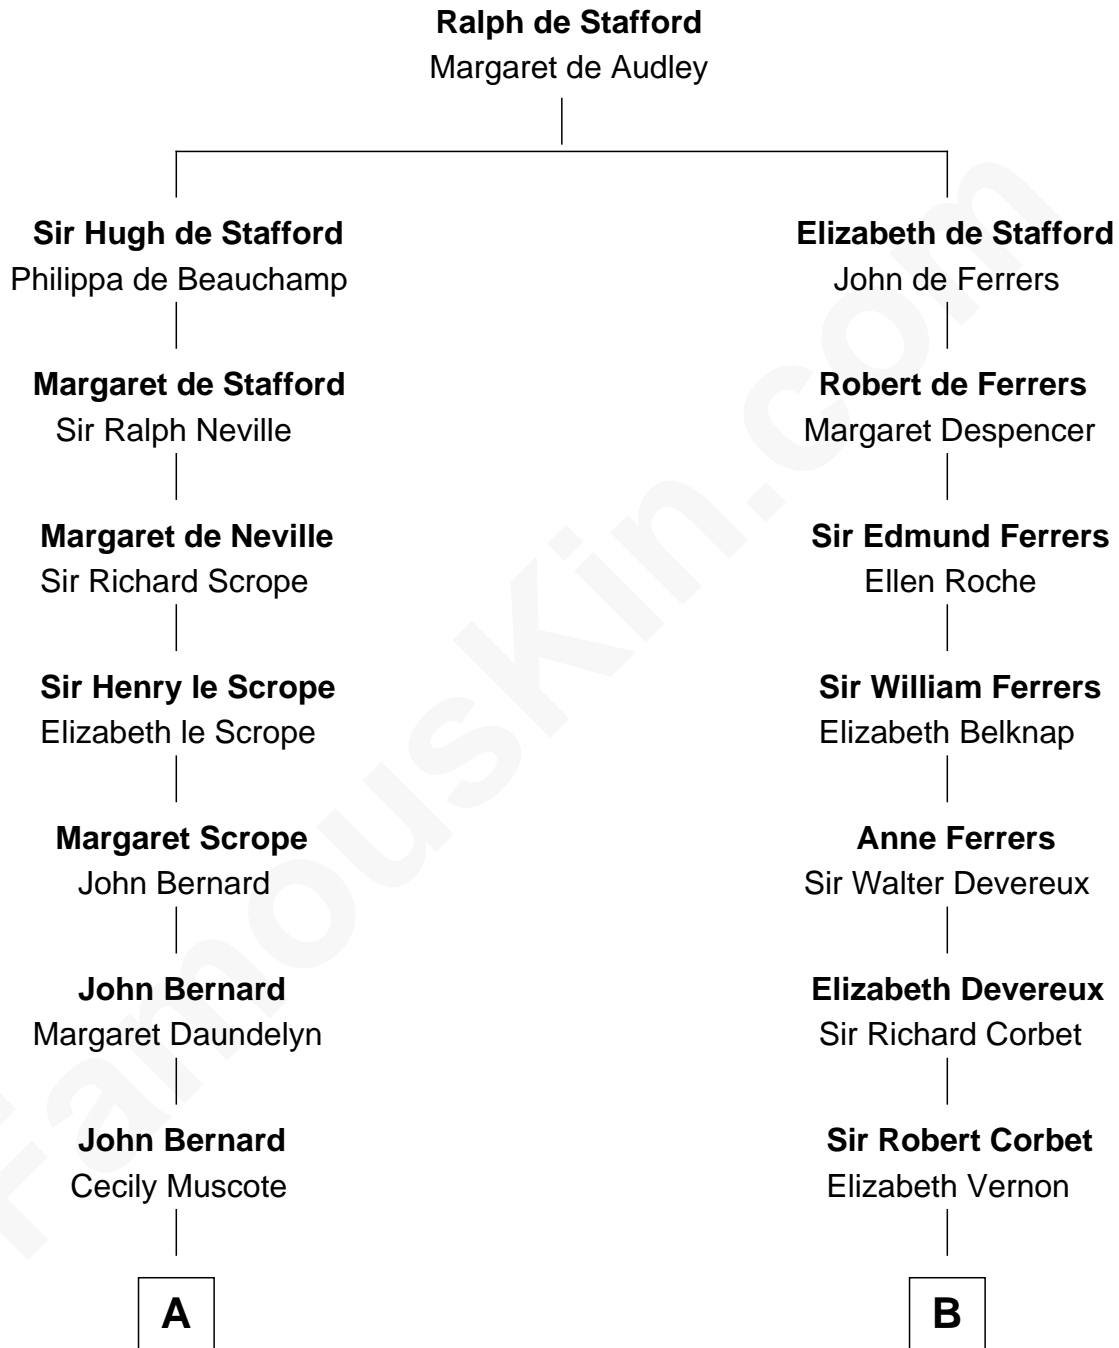

FamousKin.com
Relationship Chart of
Benjamin Harrison
23rd U.S. President

16th cousin 4 times removed of
Henry Sturgis Morgan
Co-Founder of Morgan Stanley

C

Charles F. Tracy

Louisa Kirkland

Frances Louisa Tracy

John Pierpont Morgan

John Pierpont Morgan

Jane Norton Grew

Henry Sturgis Morgan

Co-Founder of Morgan Stanley

FamousKin.com