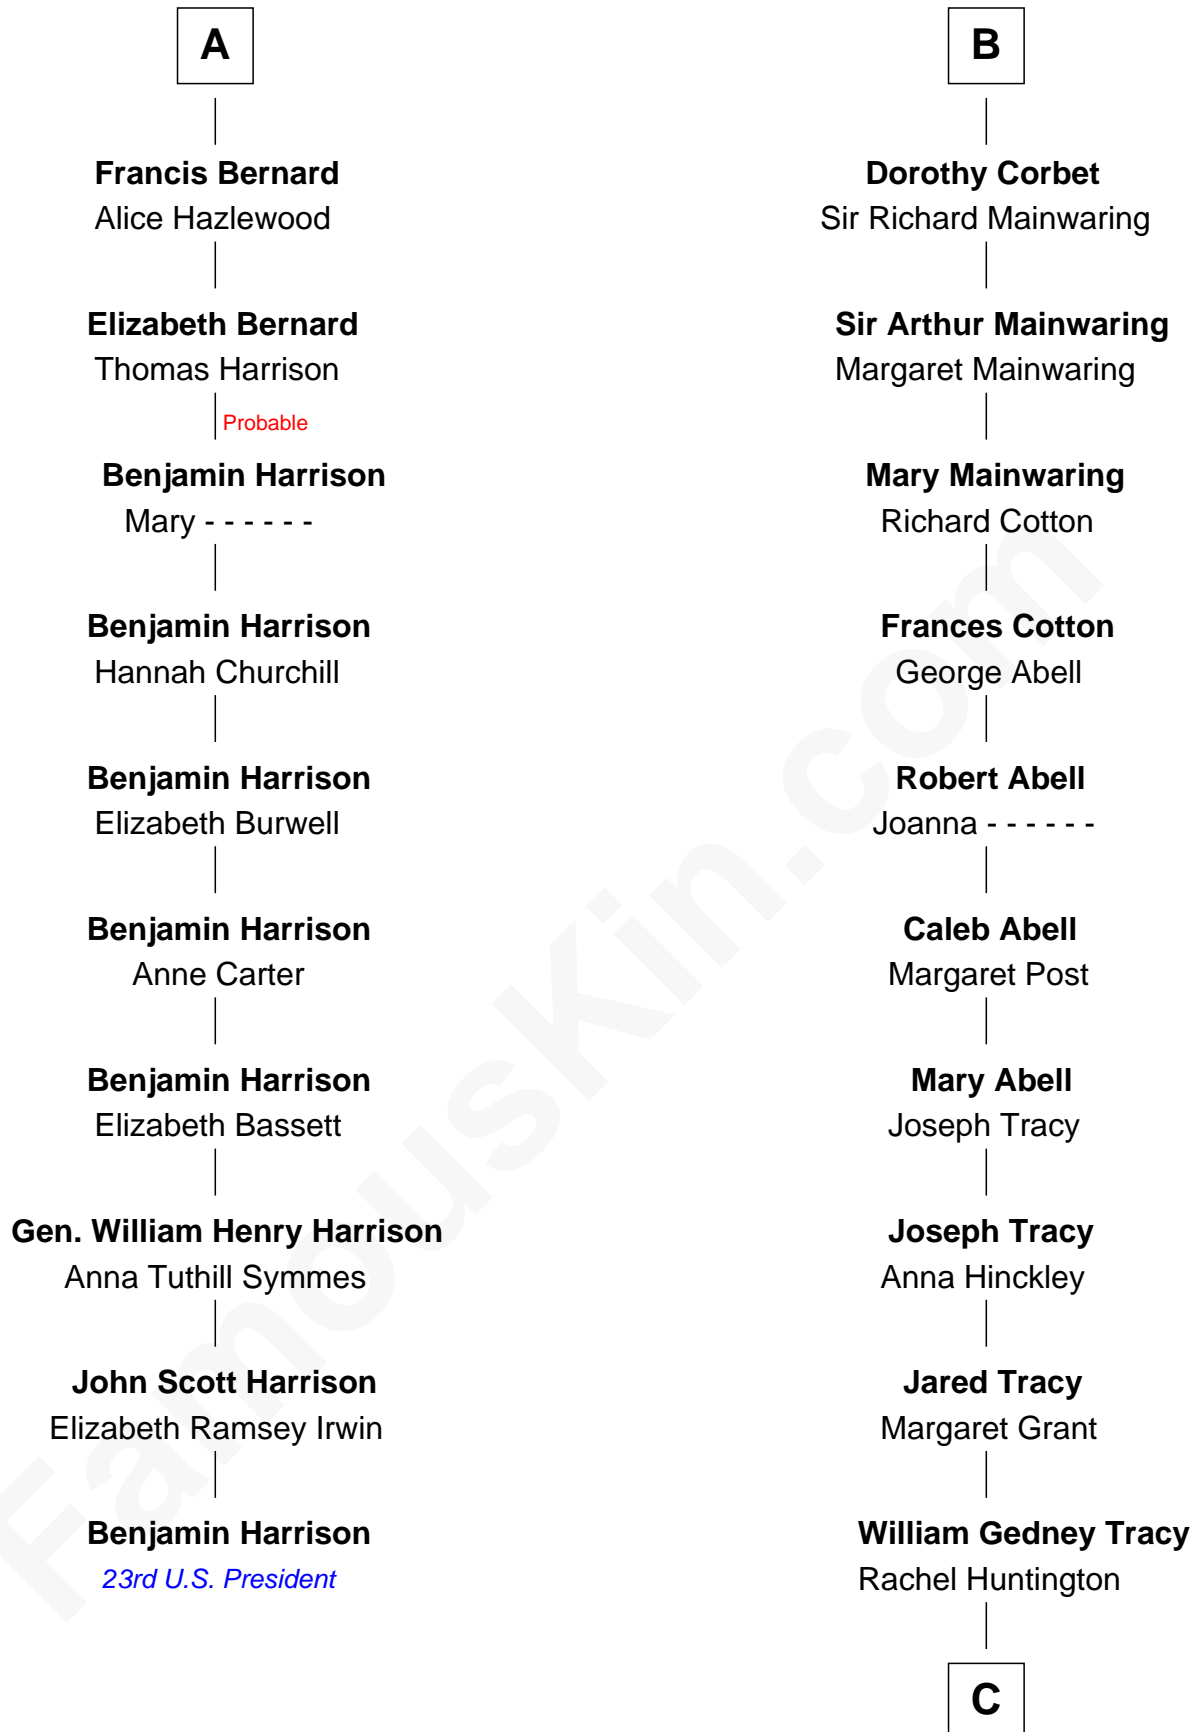

FamousKin.com
Relationship Chart of
Benjamin Harrison
23rd U.S. President

16th cousin 4 times removed of
Henry Sturgis Morgan
Co-Founder of Morgan Stanley

C

Charles F. Tracy

Louisa Kirkland

Frances Louisa Tracy

John Pierpont Morgan

John Pierpont Morgan

Jane Norton Grew

Henry Sturgis Morgan

Co-Founder of Morgan Stanley

FamousKin.com