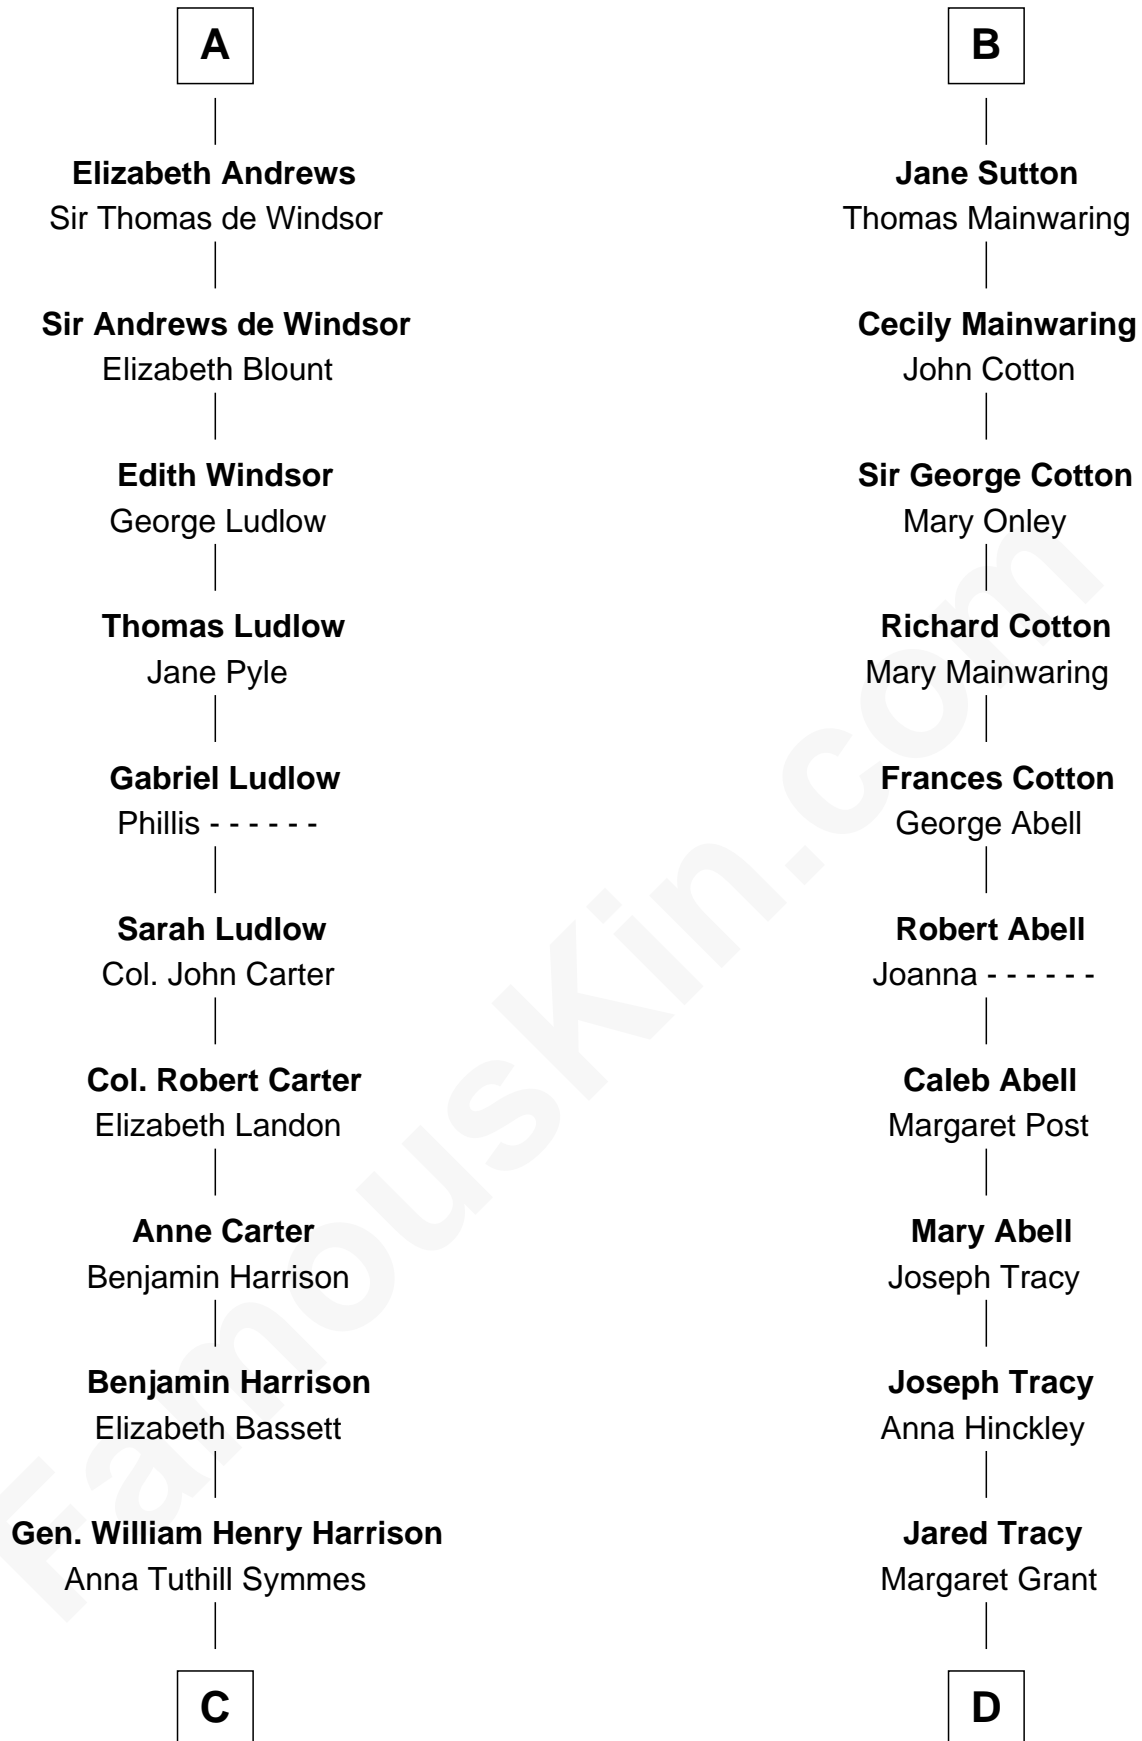

FamousKin.com
Relationship Chart of
Benjamin Harrison
23rd U.S. President

18th cousin 3 times removed of
Henry Sturgis Morgan
Co-Founder of Morgan Stanley

Sir Hugh le Despencer
 Aveline Basset

C

John Scott Harrison
Elizabeth Ramsey Irwin

Benjamin Harrison
23rd U.S. President

D

William Gedney Tracy
Rachel Huntington

Charles F. Tracy
Louisa Kirkland

Frances Louisa Tracy
John Pierpont Morgan

John Pierpont Morgan
Jane Norton Grew

Henry Sturgis Morgan
Co-Founder of Morgan Stanley