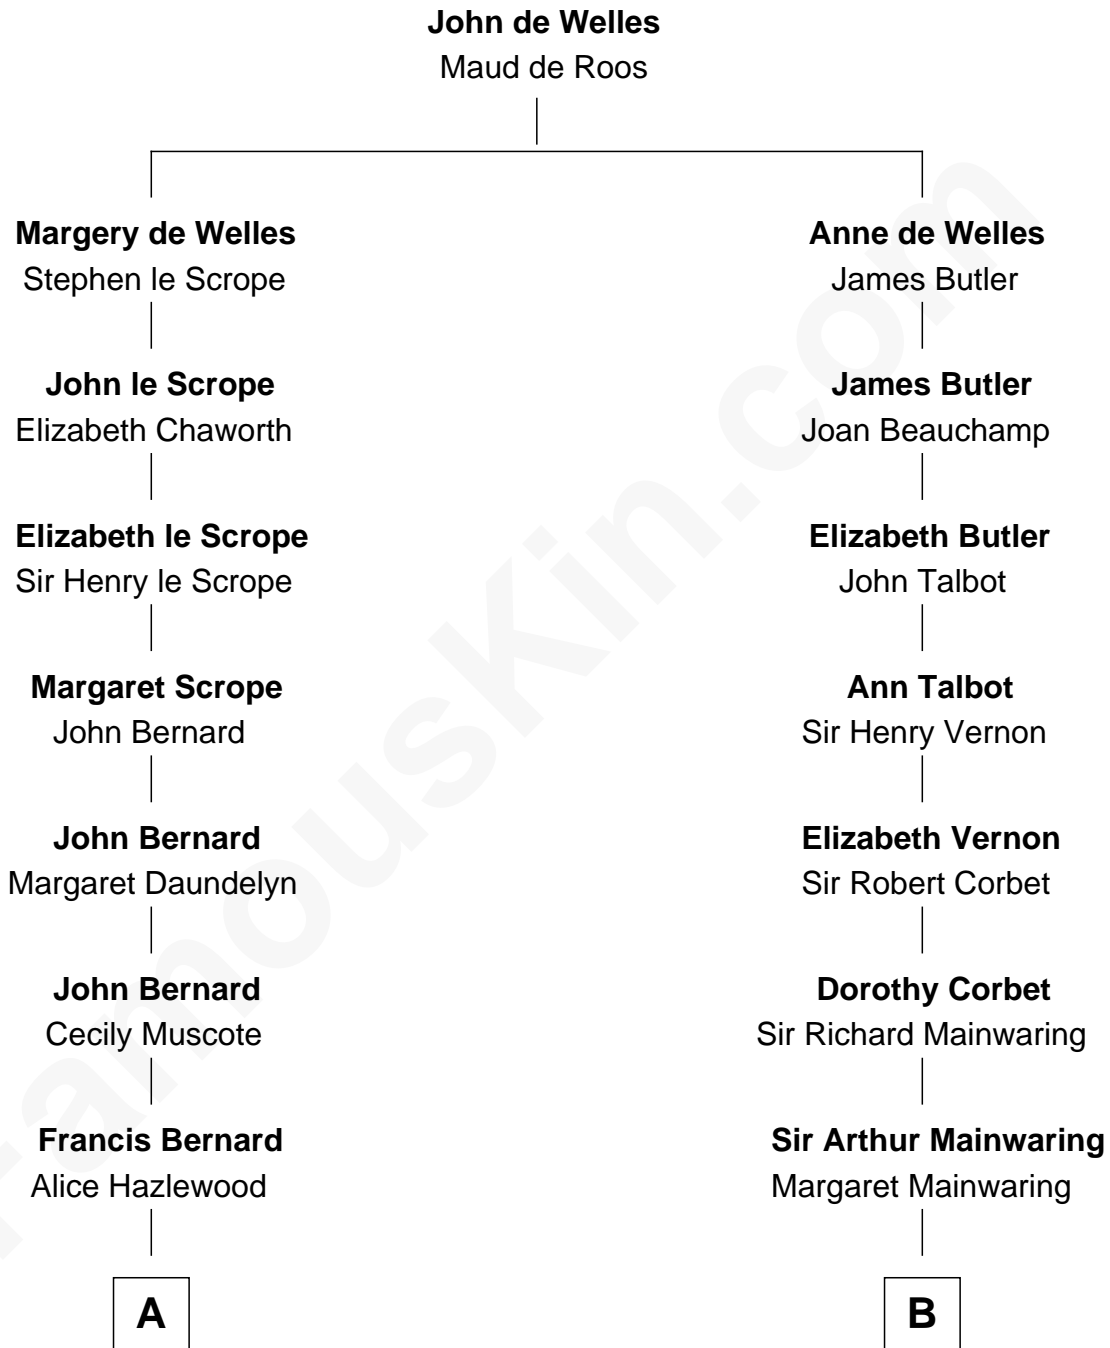

**FamousKin.com**  
**Relationship Chart of**  
**Benjamin Harrison**  
*23rd U.S. President*

15th cousin 3 times removed of  
**Henry Sturgis Morgan**  
*Co-Founder of Morgan Stanley*

C

John Pierpont Morgan

Jane Norton Grew

Henry Sturgis Morgan

*Co-Founder of Morgan Stanley*

FamousKin.com