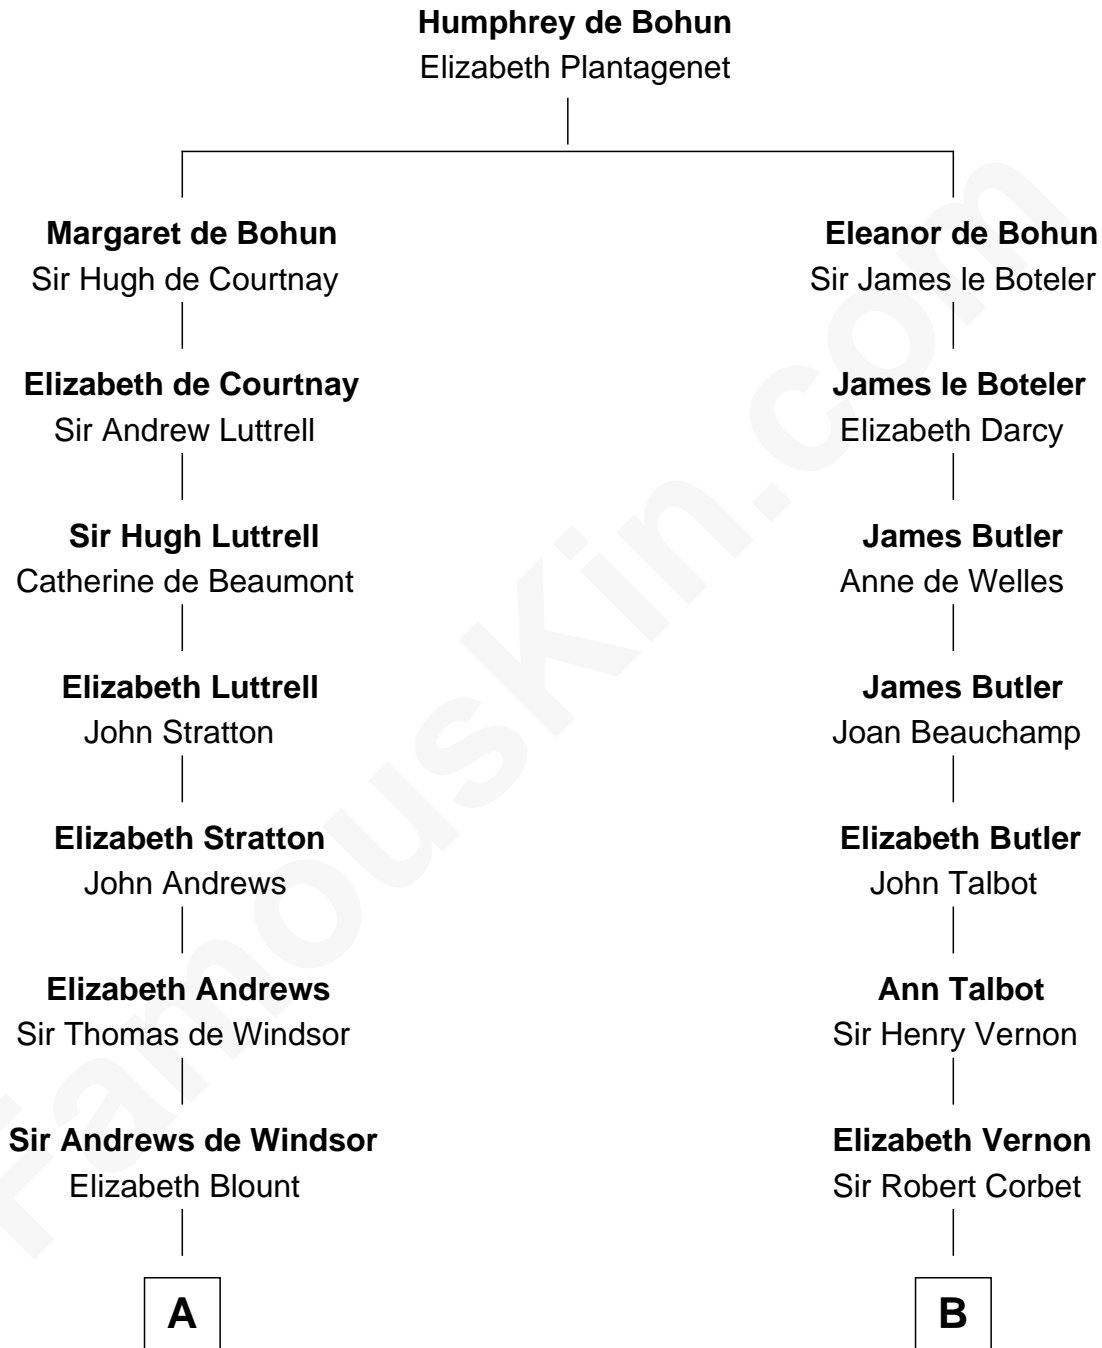

FamousKin.com
Relationship Chart of
Benjamin Harrison
23rd U.S. President

16th cousin 4 times removed of
Henry Sturgis Morgan
Co-Founder of Morgan Stanley

C

Charles F. Tracy

Louisa Kirkland

Frances Louisa Tracy

John Pierpont Morgan

John Pierpont Morgan

Jane Norton Grew

Henry Sturgis Morgan

Co-Founder of Morgan Stanley

FamousKin.com