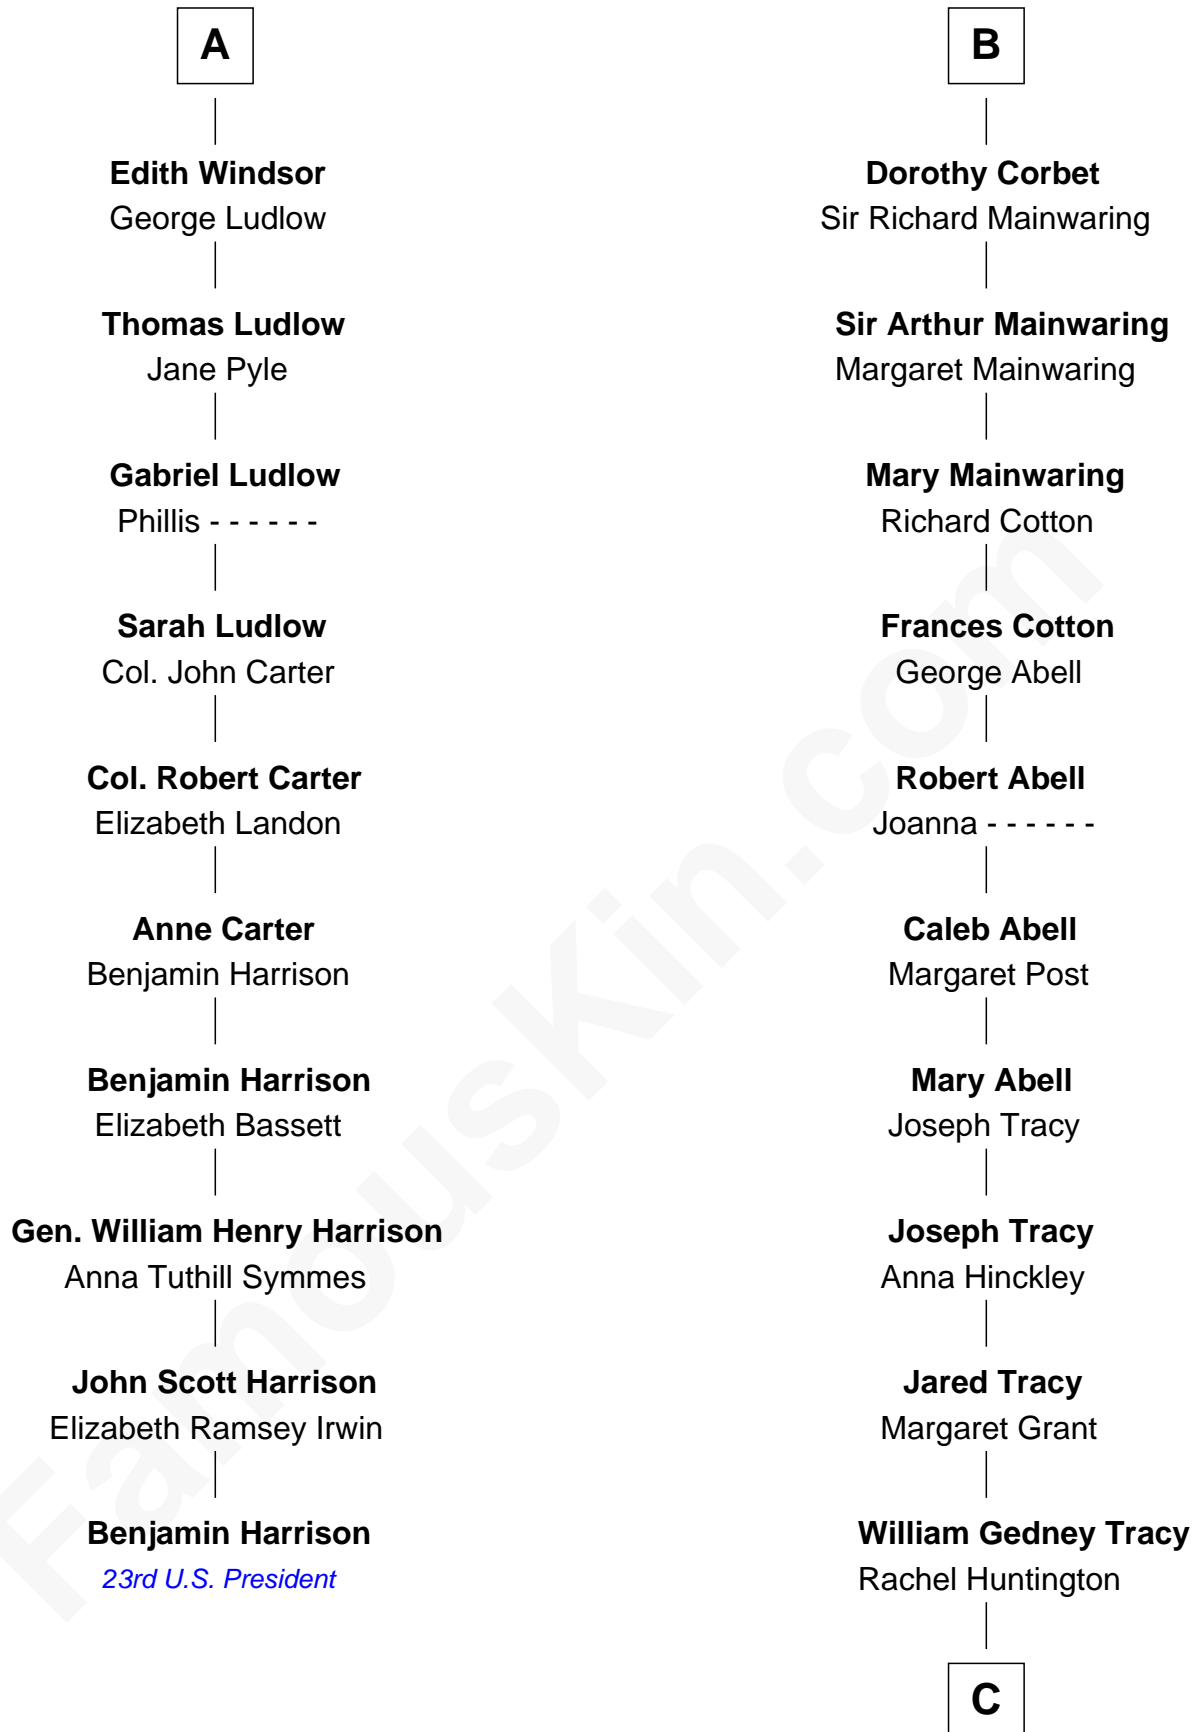

FamousKin.com
Relationship Chart of
Benjamin Harrison
23rd U.S. President

16th cousin 4 times removed of
Henry Sturgis Morgan
Co-Founder of Morgan Stanley

C

Charles F. Tracy

Louisa Kirkland

Frances Louisa Tracy

John Pierpont Morgan

John Pierpont Morgan

Jane Norton Grew

Henry Sturgis Morgan

Co-Founder of Morgan Stanley

FamousKin.com