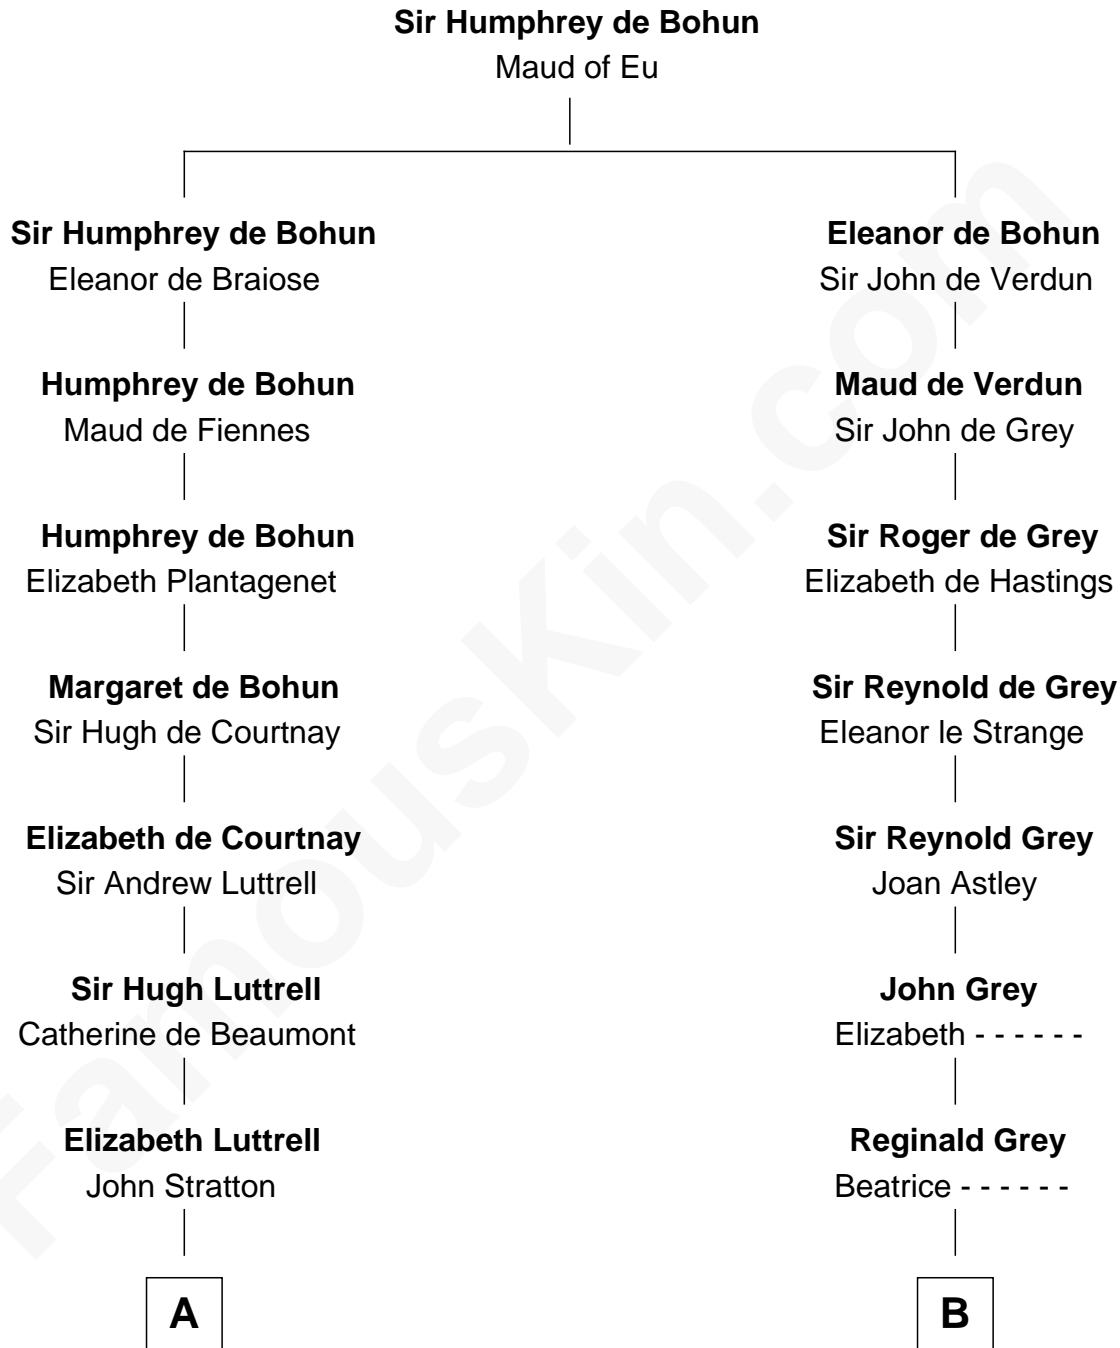

FamousKin.com
Relationship Chart of
Benjamin Harrison
23rd U.S. President

19th cousin 1 time removed of

J.P. Morgan, Jr.
American Banker and Philanthropist

C

Gen. William Henry Harrison

Anna Tuthill Symmes

John Scott Harrison

Elizabeth Ramsey Irwin

Benjamin Harrison

23rd U.S. President

D

Mary Sheldon Lord

John Pierpont

Juliet Pierpont