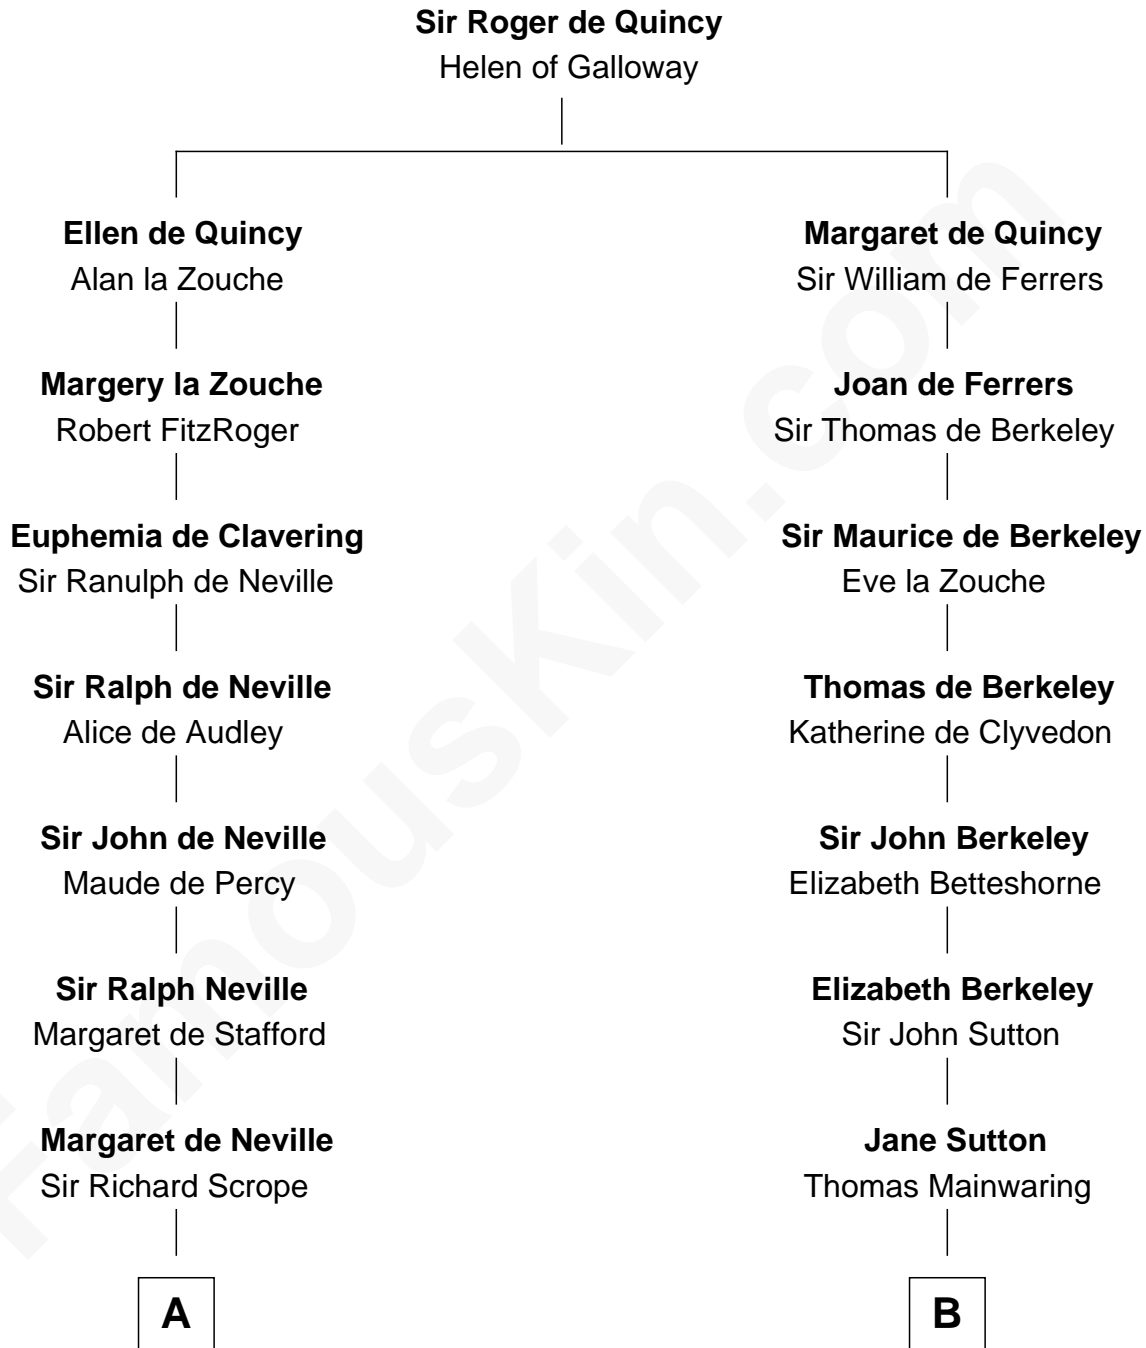

FamousKin.com
Relationship Chart of
Benjamin Harrison
23rd U.S. President

19th cousin 1 time removed of

J.P. Morgan, Jr.
American Banker and Philanthropist

C

Benjamin Harrison
Elizabeth Bassett

Gen. William Henry Harrison
Anna Tuthill Symmes

John Scott Harrison
Elizabeth Ramsey Irwin

Benjamin Harrison
23rd U.S. President

D

Charles F. Tracy
Louisa Kirkland

Frances Louisa Tracy
John Pierpont Morgan

J.P. Morgan, Jr.
American Banker and Philanthropist