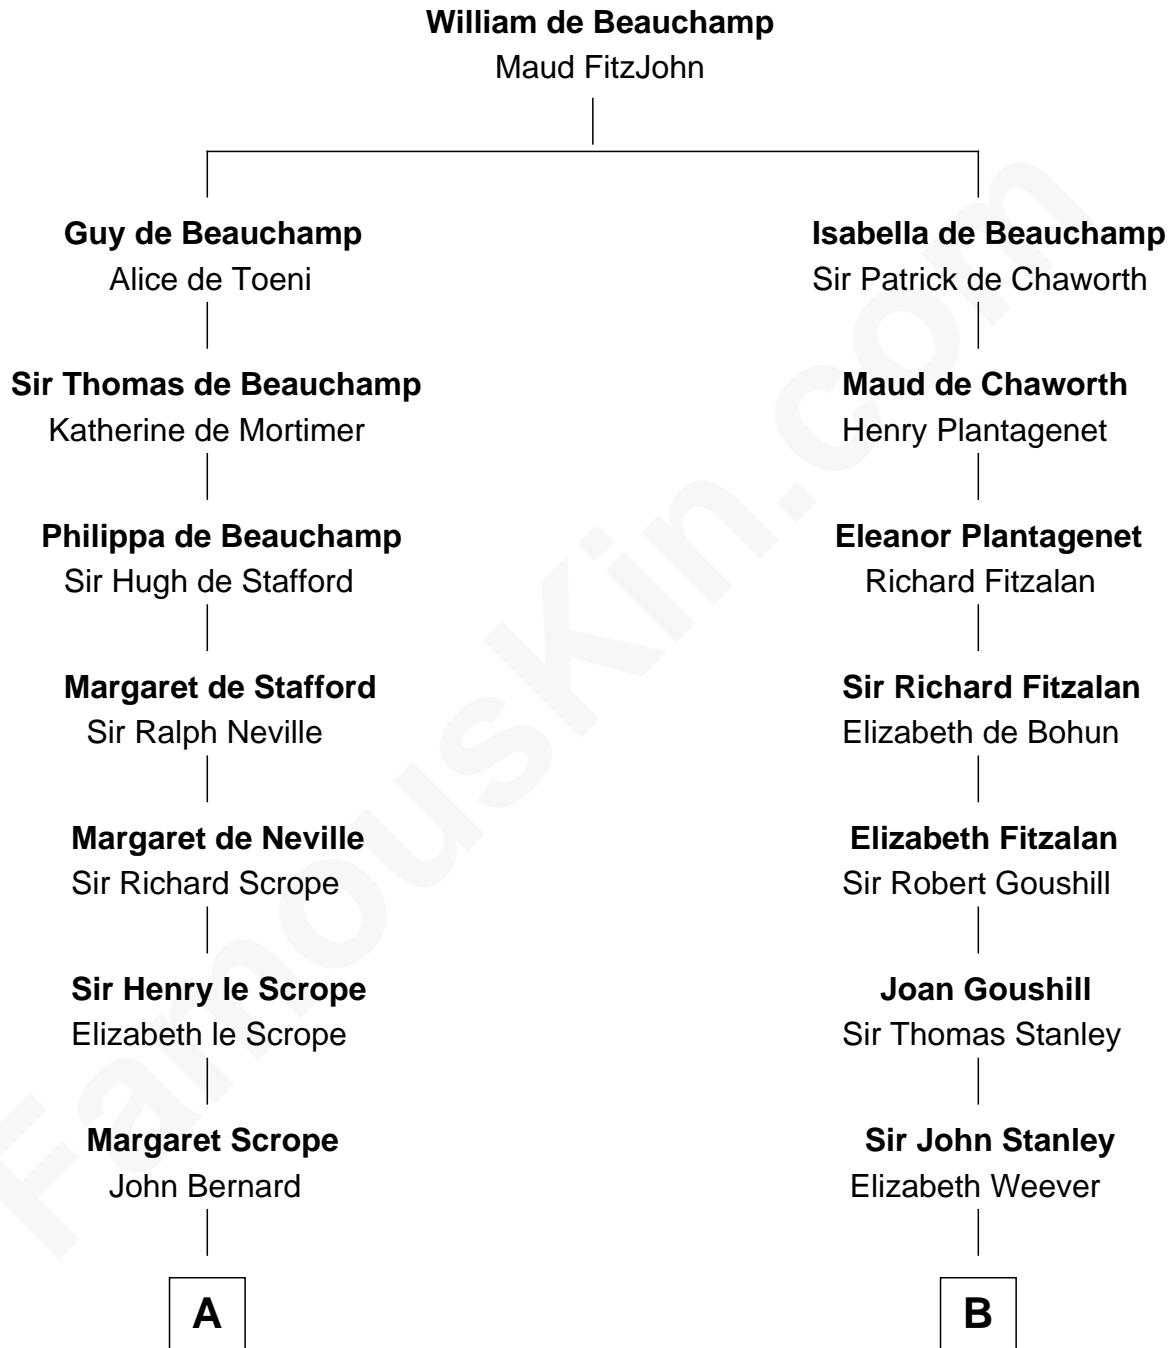

FamousKin.com
Relationship Chart of
Benjamin Harrison
23rd U.S. President

17th cousin 1 time removed of
Edward Lloyd V
13th Governor of Maryland

C

—
John Scott Harrison
Elizabeth Ramsey Irwin

—
Benjamin Harrison
23rd U.S. President

FamousKin.com