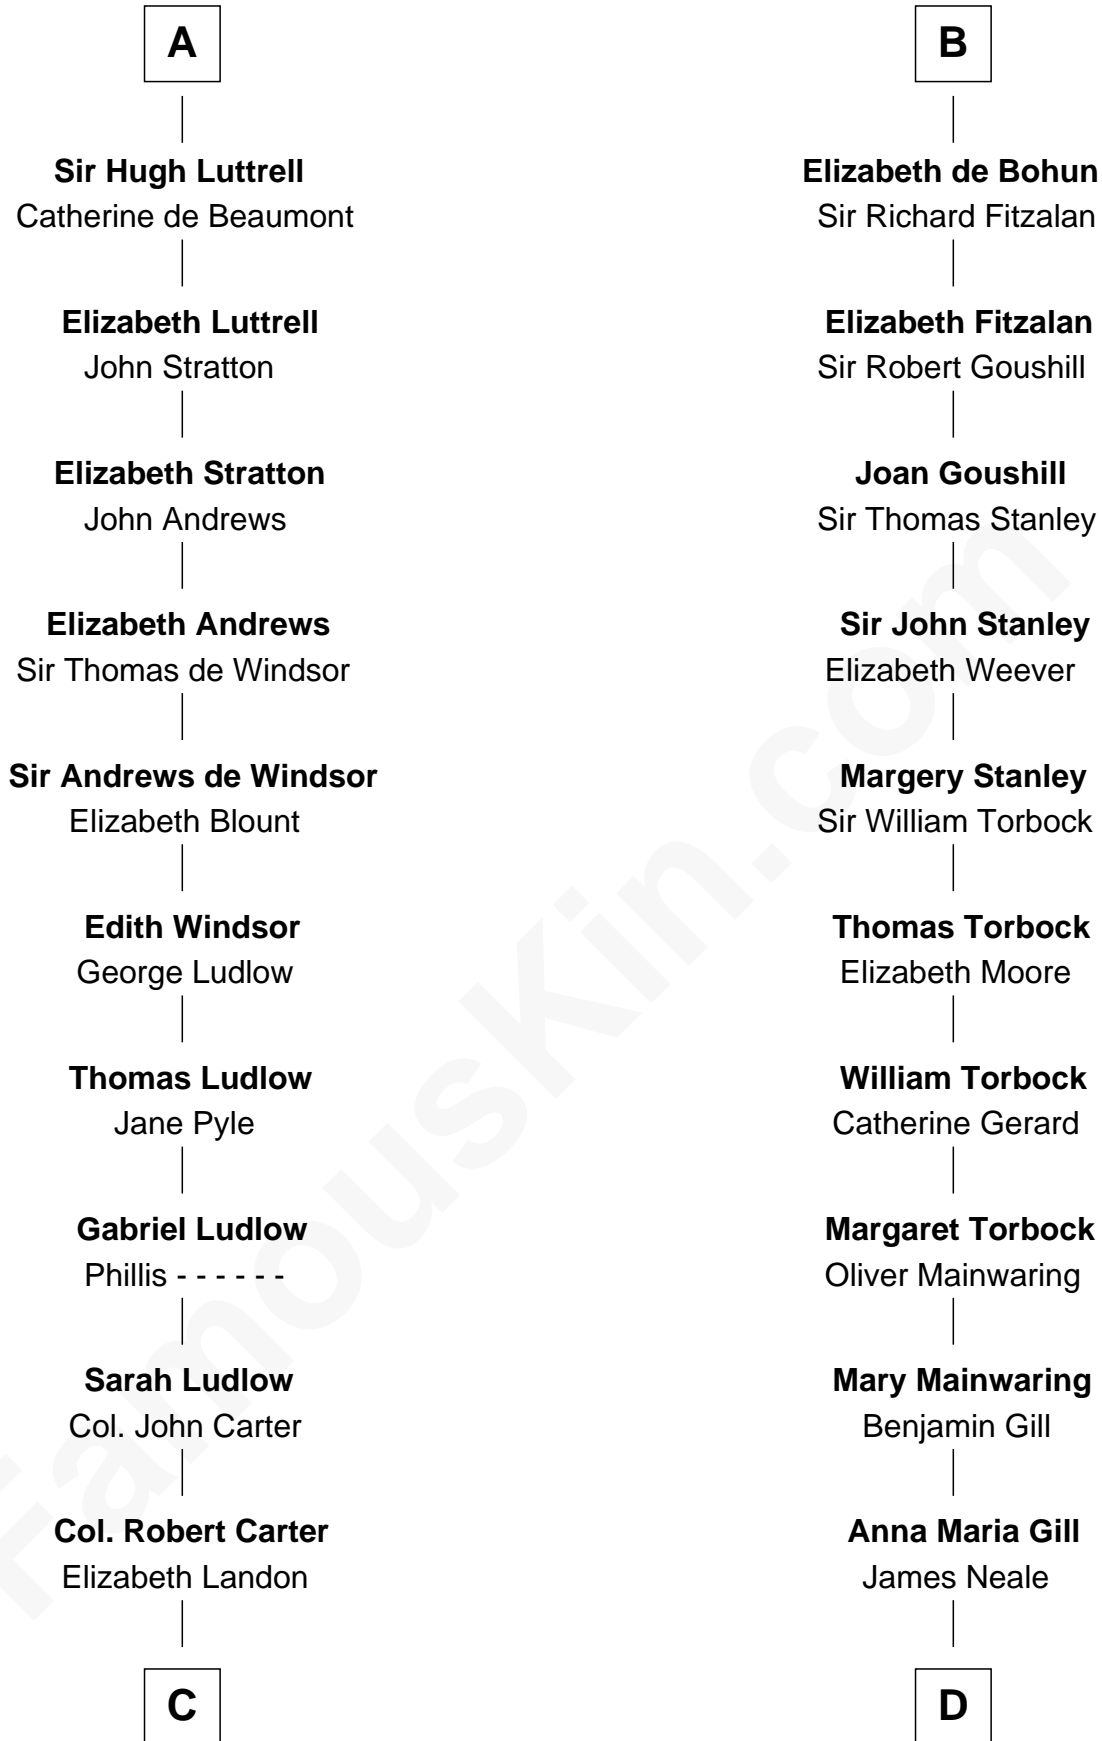

FamousKin.com Relationship Chart of

Benjamin Harrison

23rd U.S. President

21st cousin of

Edward Lloyd V

13th Governor of Maryland

Robert de Quincy
Orabel FitzNess

Sir Saher IV de Quincy
Margaret de Beaumont

A

Sir Saher IV de Quincy
Margaret de Beaumont

Sir Robert II de Quincy
Hawise of Chester

Margaret de Quincy
John de Lacy

Maud de Lacy
Sir Richard de Clare

Thomas de Clare
Juliana FitzMaurice

Margaret de Clare
Bartholomew de Badlesmere

Elizabeth de Badlesmere
Sir William de Bohun

B

C

Anne Carter
Benjamin Harrison

Benjamin Harrison
Elizabeth Bassett

Gen. William Henry Harrison
Anna Tuthill Symmes

John Scott Harrison
Elizabeth Ramsey Irwin

Benjamin Harrison
23rd U.S. President