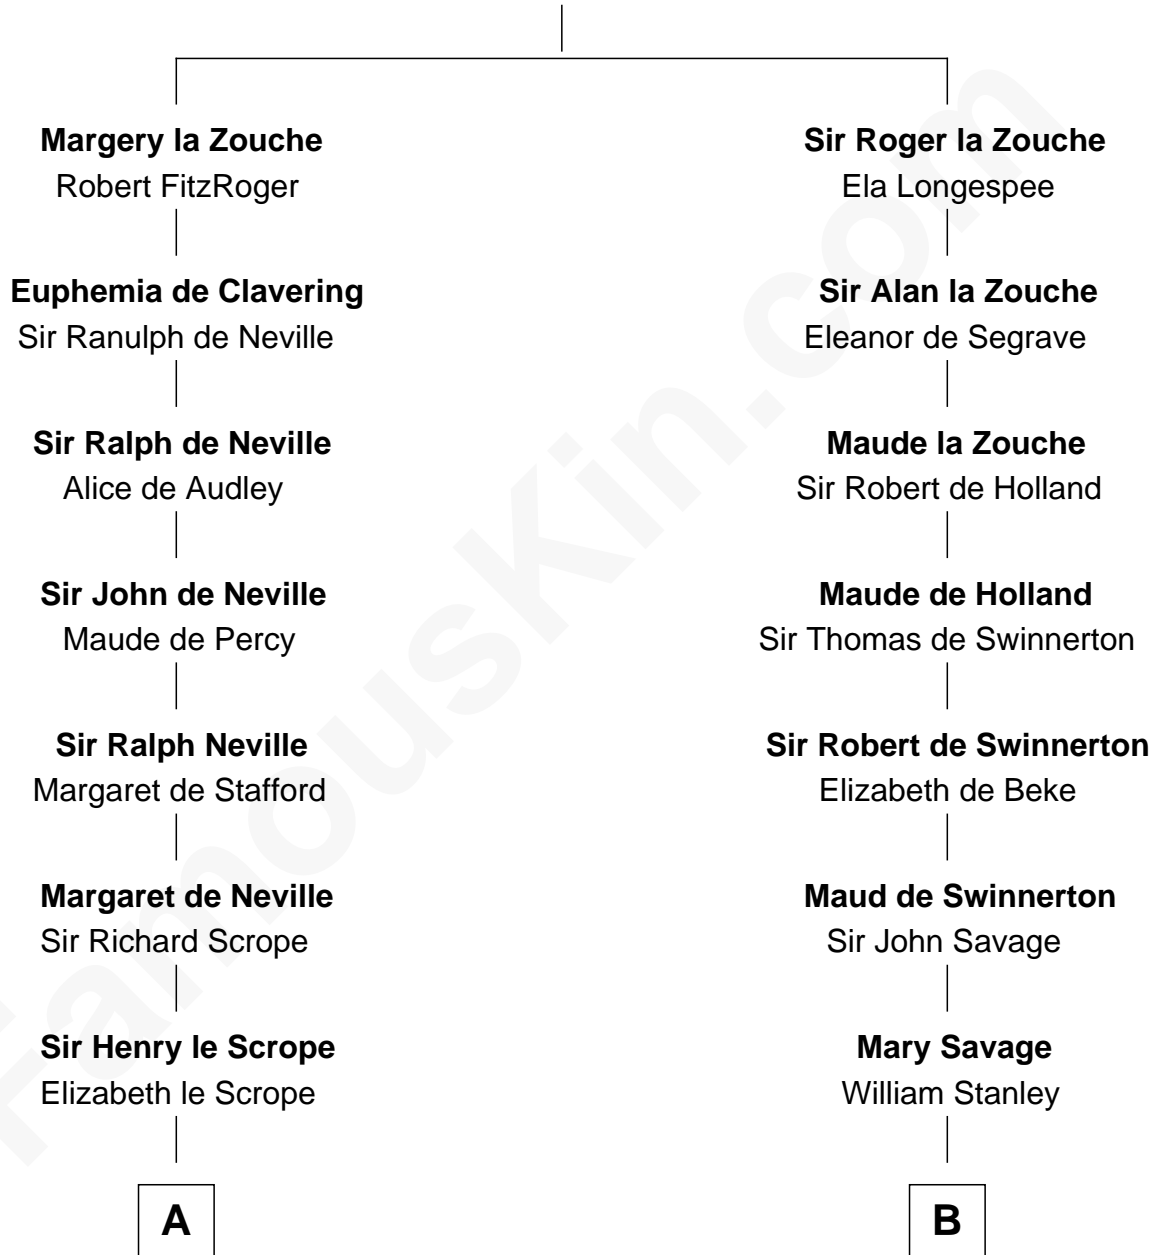

FamousKin.com
Relationship Chart of
Benjamin Harrison
23rd U.S. President

19th cousin 1 time removed of
Henry Lloyd
40th Governor of Maryland

Alan la Zouche
 Ellen de Quincy

C

Gen. William Henry Harrison

Anna Tuthill Symmes

John Scott Harrison

Elizabeth Ramsey Irwin

Benjamin Harrison

23rd U.S. President

D

Elizabeth Tayloe

Col. Edward Lloyd

Col. Edward Lloyd

Sally Scott Murray

Daniel Lloyd

Catherine Henry

Henry Lloyd

40th Governor of Maryland

FamousKin.com