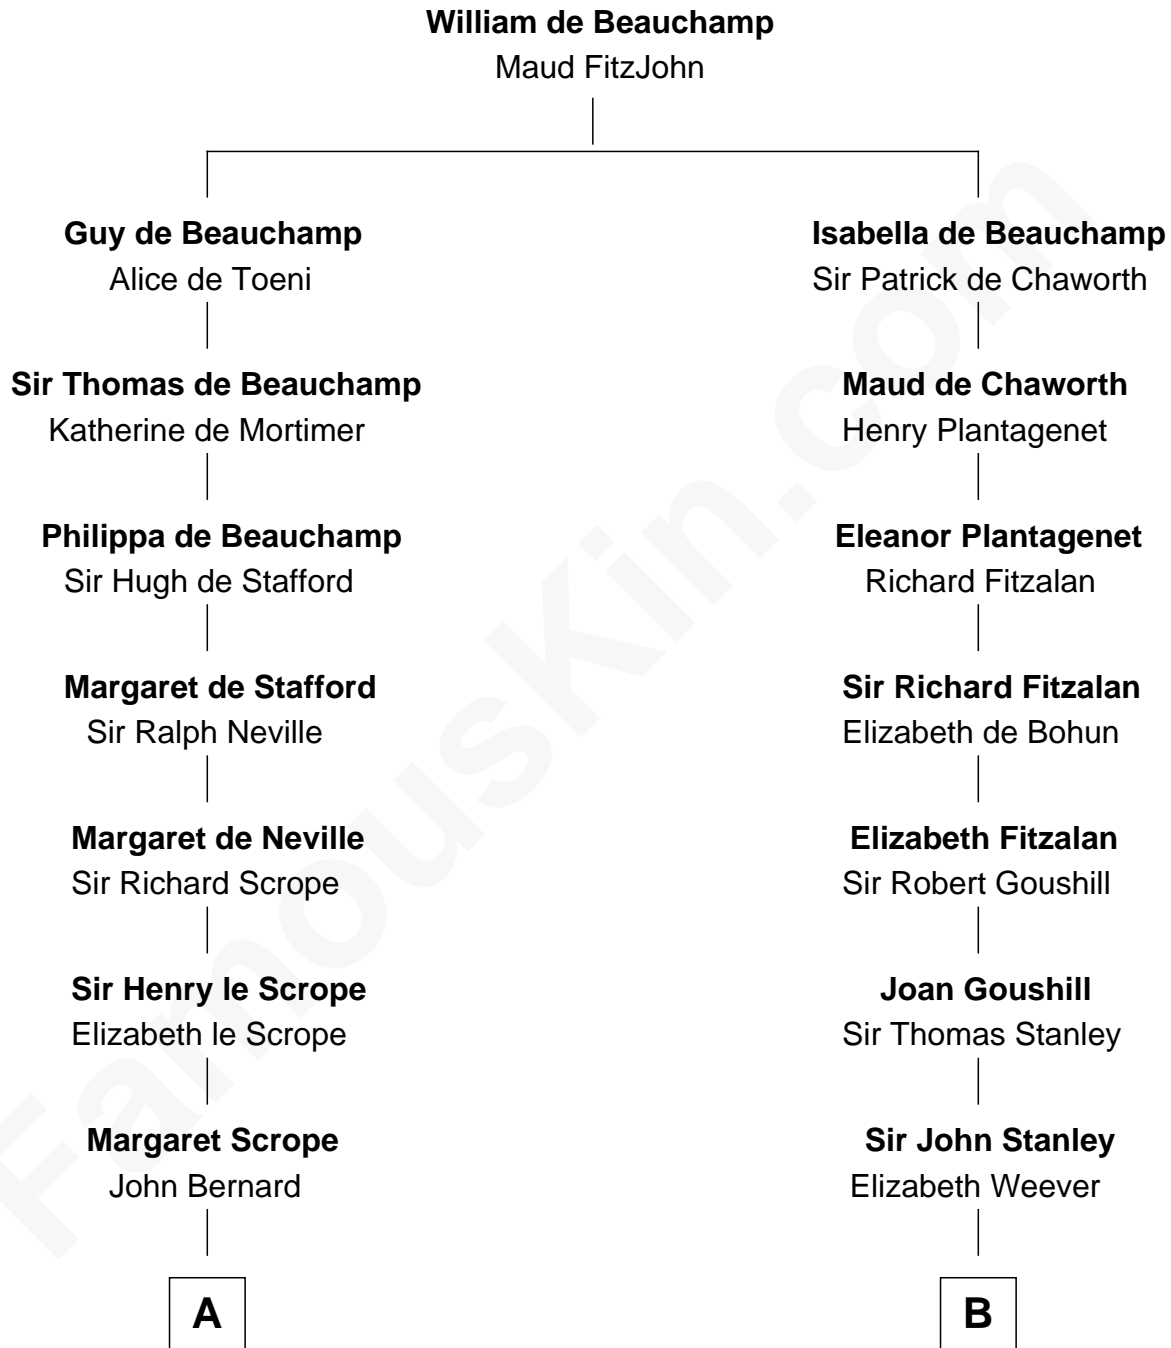

FamousKin.com
Relationship Chart of
Benjamin Harrison
23rd U.S. President

17th cousin 1 time removed of
Charles Goldsborough
16th Governor of Maryland

C

John Scott Harrison
Elizabeth Ramsey Irwin

Benjamin Harrison
23rd U.S. President

FamousKin.com