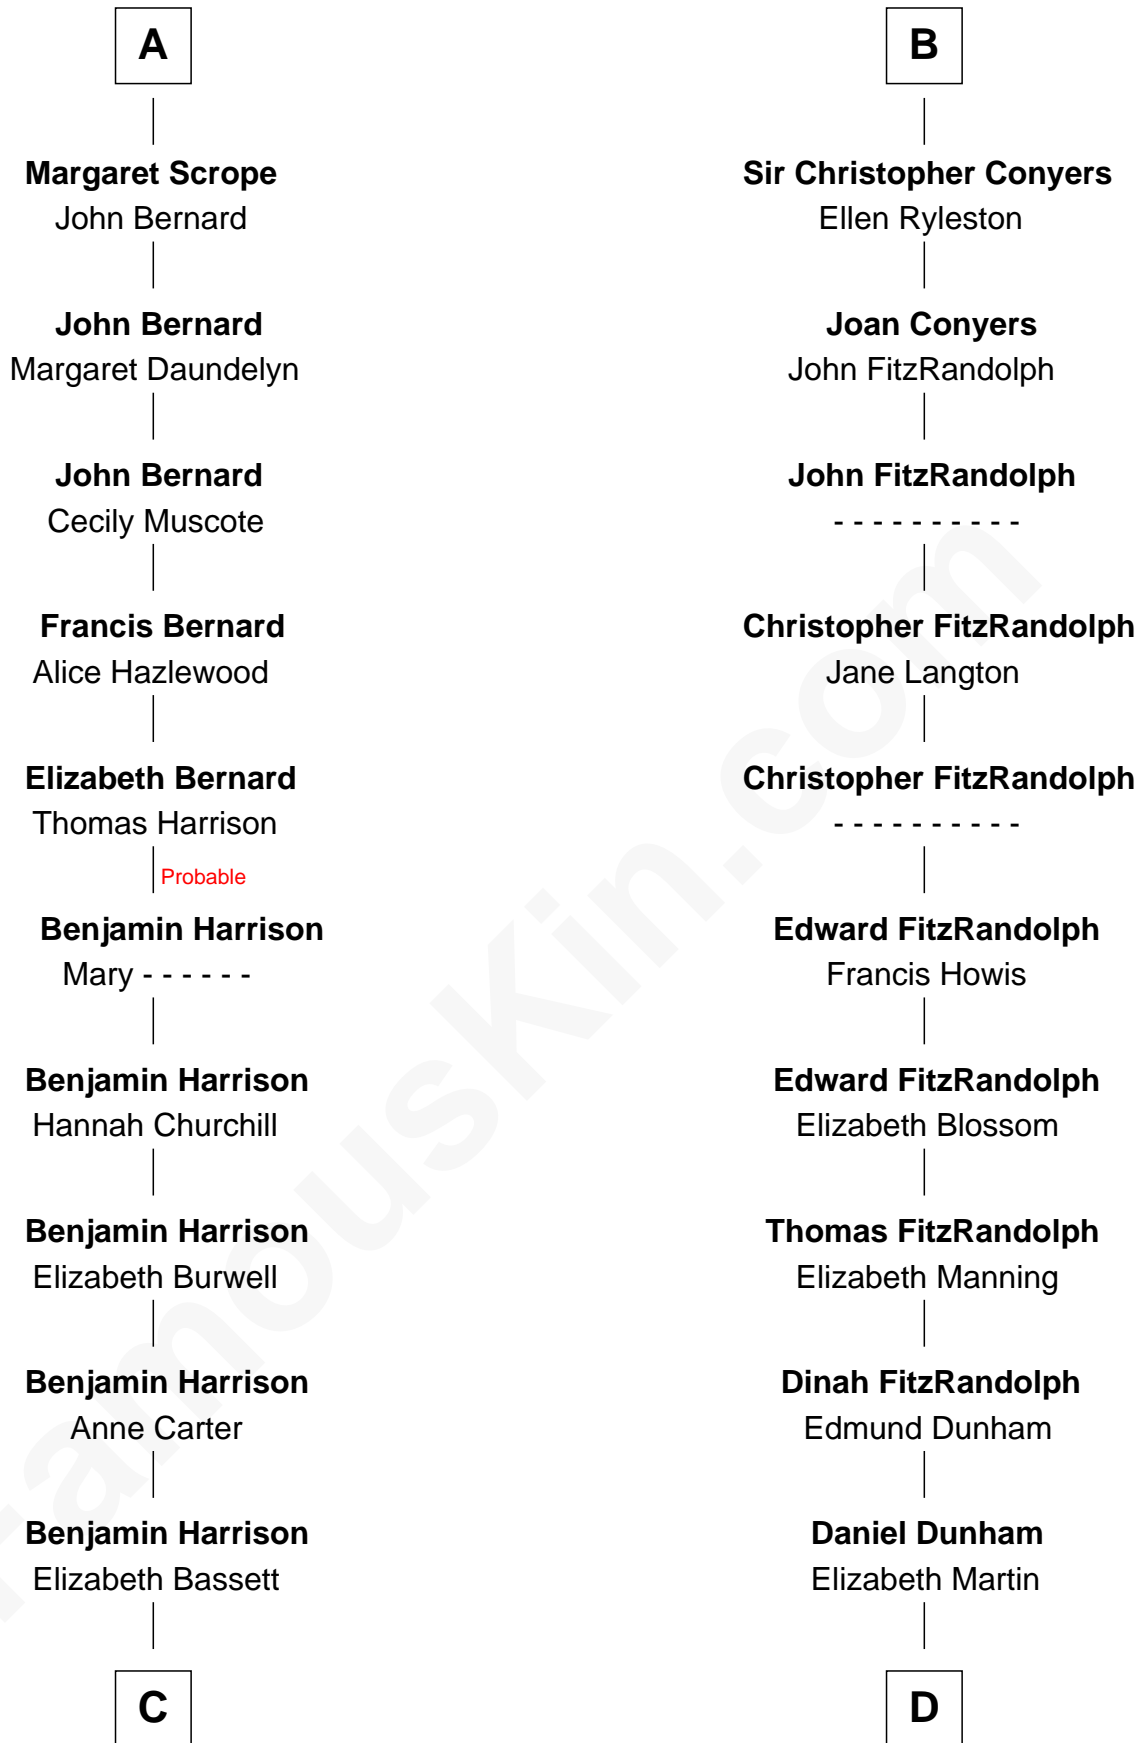

**FamousKin.com**  
**Relationship Chart of**  
**Benjamin Harrison**  
*23rd U.S. President*

19th cousin 2 times removed of

**Georgia O'Keeffe**  
*American Artist*

**Sir William de Ros**  
 Lucy FitzPiers

**C**

**Gen. William Henry Harrison**

Anna Tuthill Symmes

**John Scott Harrison**

Elizabeth Ramsey Irwin

**Benjamin Harrison**

*23rd U.S. President*

**D**

**Isabella Dunham**

Abraham Wyckoff

**Charles Wyckoff**

Alletta Maria Field

**Isabella Wyckoff**

George Victor Tutto

**Ida Ten Eyck Tutto**

Francis Calyxtus O'Keeffe

**Georgia O'Keeffe**

*American Artist*