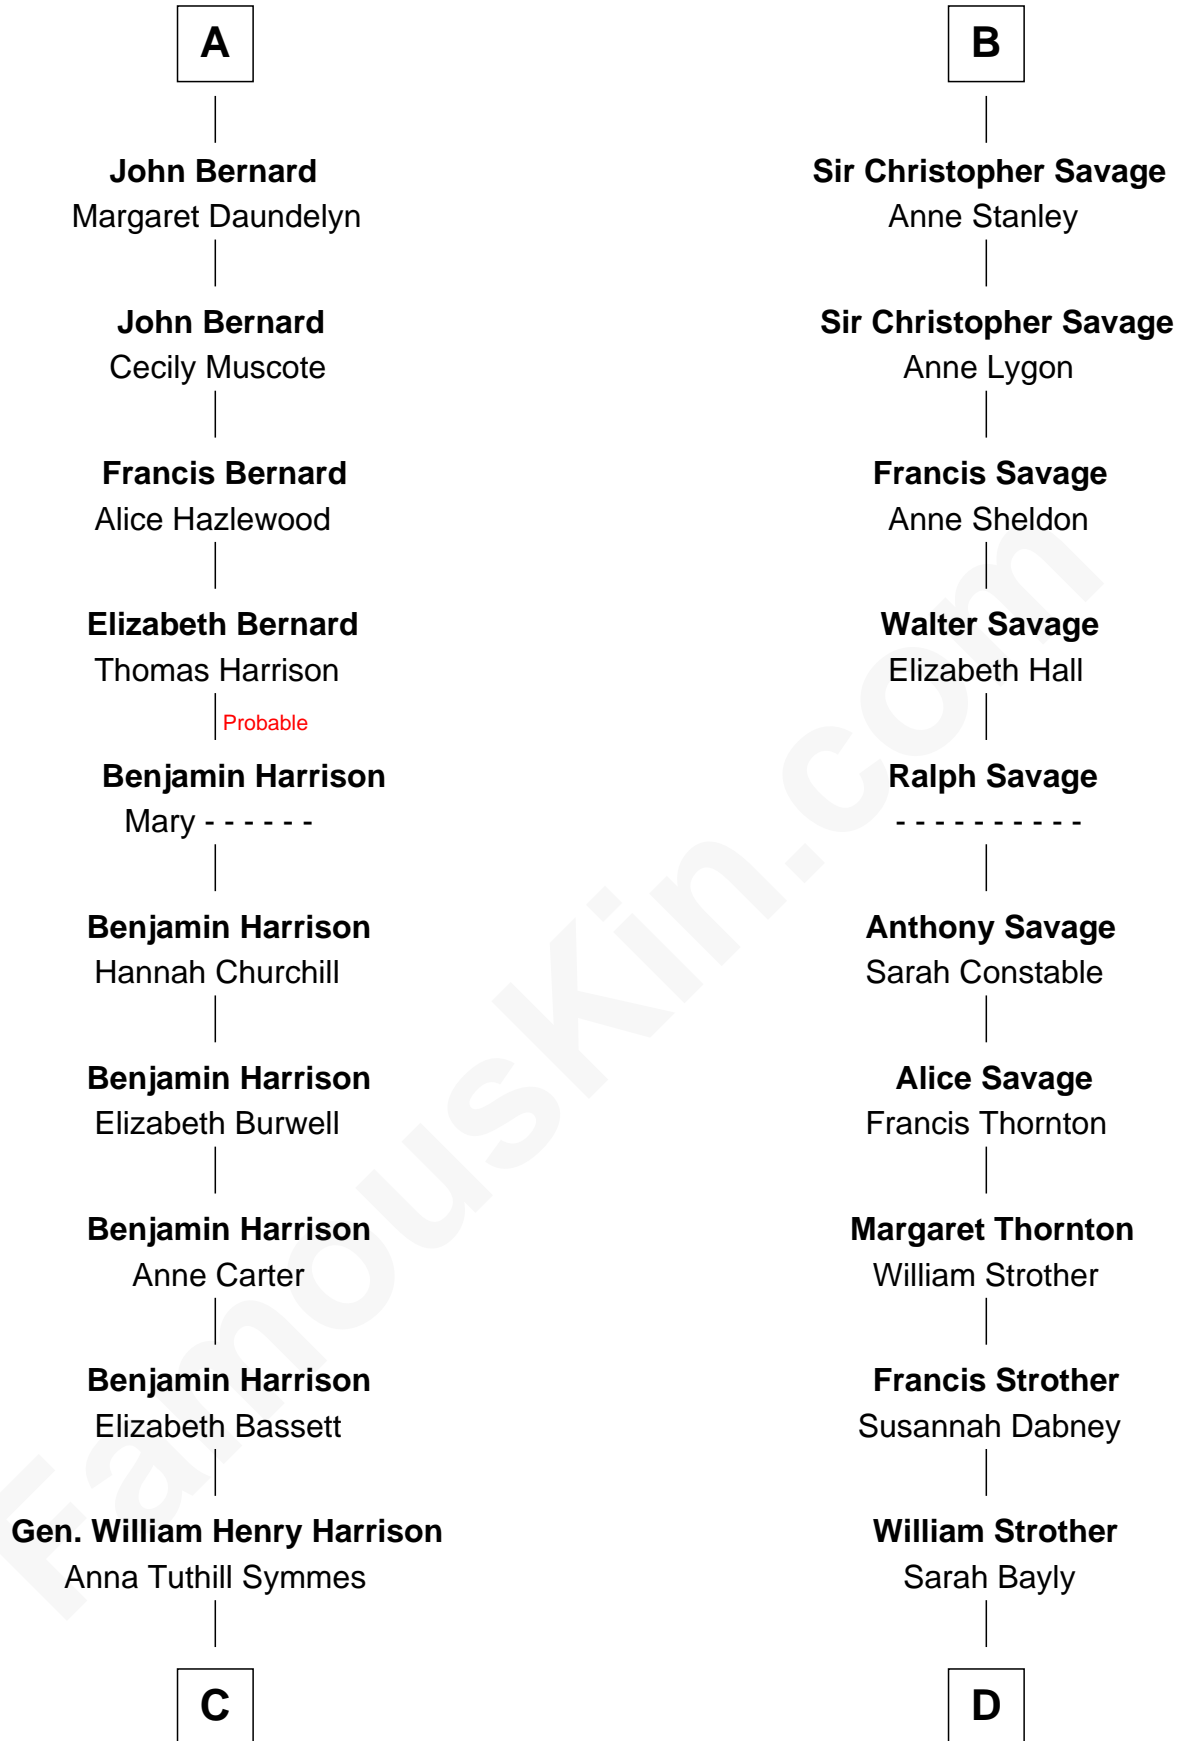

# FamousKin.com Relationship Chart of

**Benjamin Harrison**

*23rd U.S. President*

18th cousin of

**Zachary Taylor**

*12th U.S. President*

**William de Beauchamp**

Maud FitzJohn

**C**

**John Scott Harrison**  
Elizabeth Ramsey Irwin

**Benjamin Harrison**  
*23rd U.S. President*

**D**

**Sarah Dabney Strother**  
Col. Richard Taylor

**Zachary Taylor**  
*12th U.S. President*

FamousKin.com