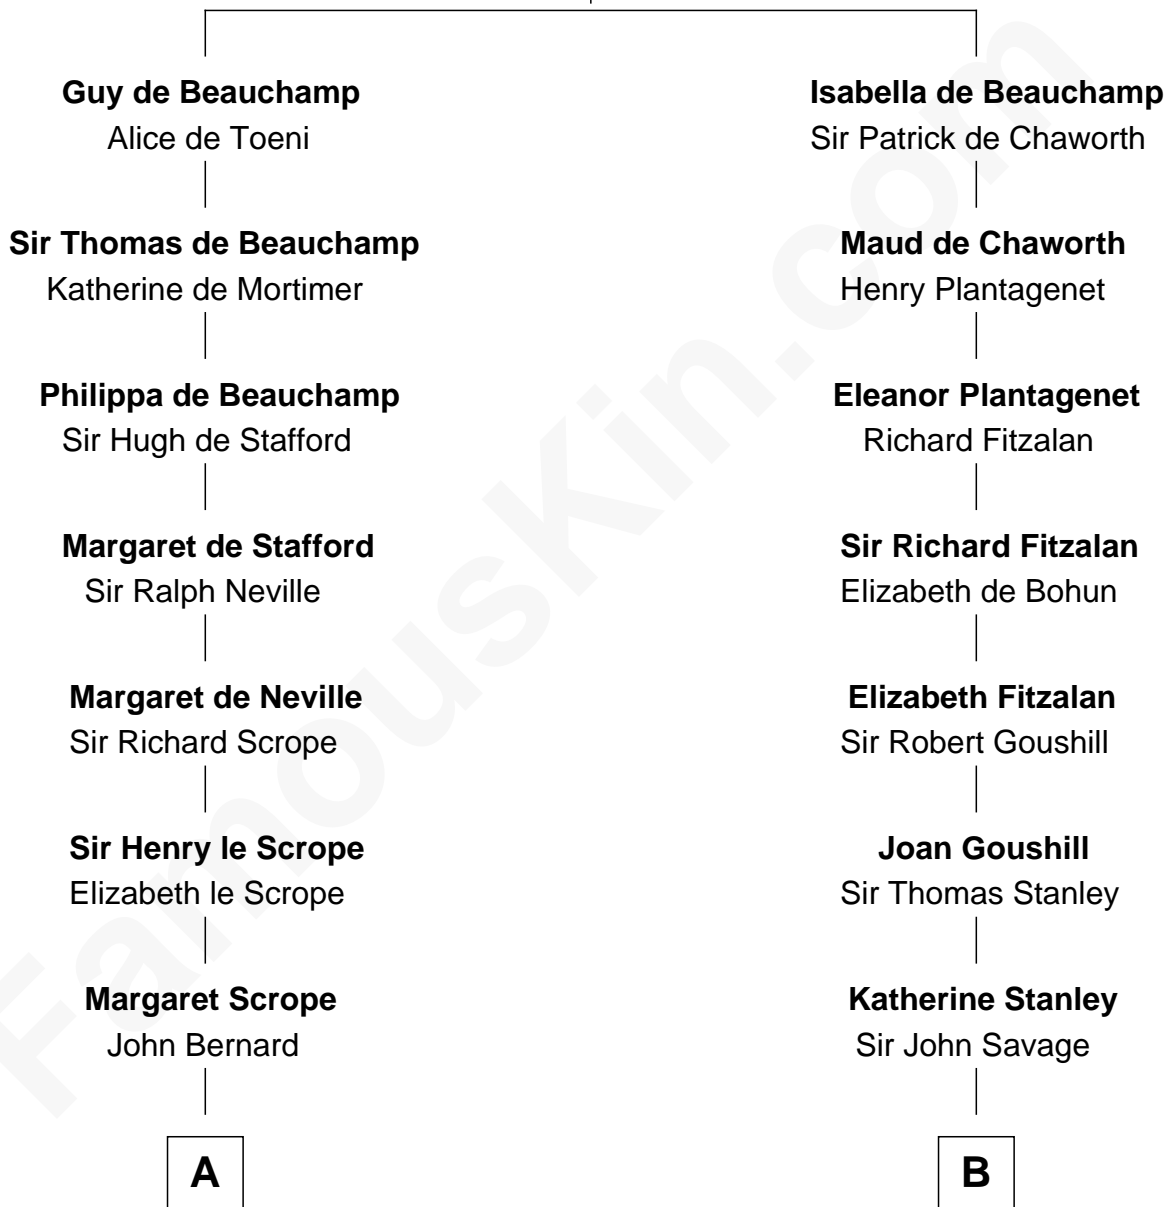

# FamousKin.com Relationship Chart of

**Benjamin Harrison**

*23rd U.S. President*

18th cousin of

**Zachary Taylor**

*12th U.S. President*

**William de Beauchamp**

Maud FitzJohn

**C**

**John Scott Harrison**  
Elizabeth Ramsey Irwin

**Benjamin Harrison**  
*23rd U.S. President*

**D**

**Sarah Dabney Strother**  
Col. Richard Taylor

**Zachary Taylor**  
*12th U.S. President*

FamousKin.com