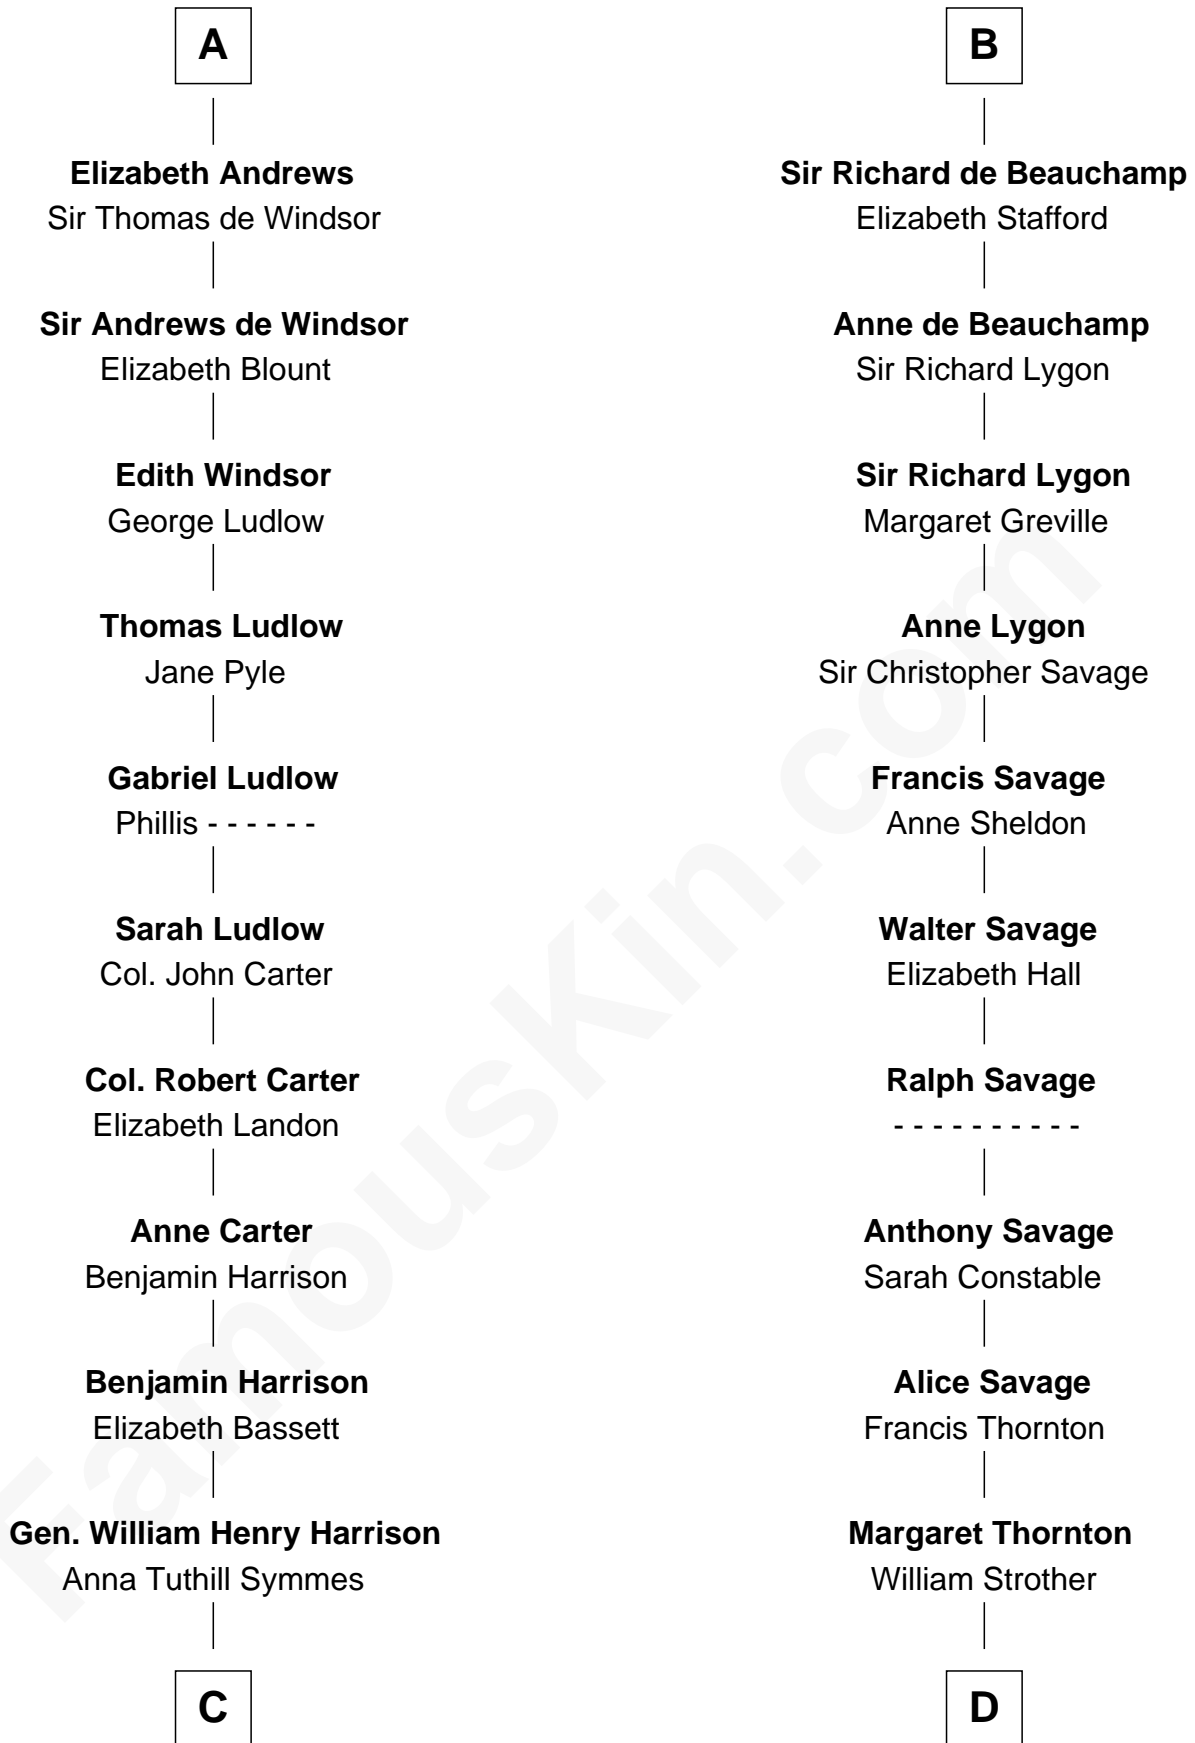

FamousKin.com
Relationship Chart of
Benjamin Harrison
23rd U.S. President

18th cousin 2 times removed of
Zachary Taylor
12th U.S. President

Sir Hugh le Despencer
 Aveline Basset

C

John Scott Harrison
Elizabeth Ramsey Irwin

Benjamin Harrison
23rd U.S. President

D

Francis Strother
Susannah Dabney

William Strother
Sarah Bayly

Sarah Dabney Strother
Col. Richard Taylor

Zachary Taylor
12th U.S. President

FamousKin.com