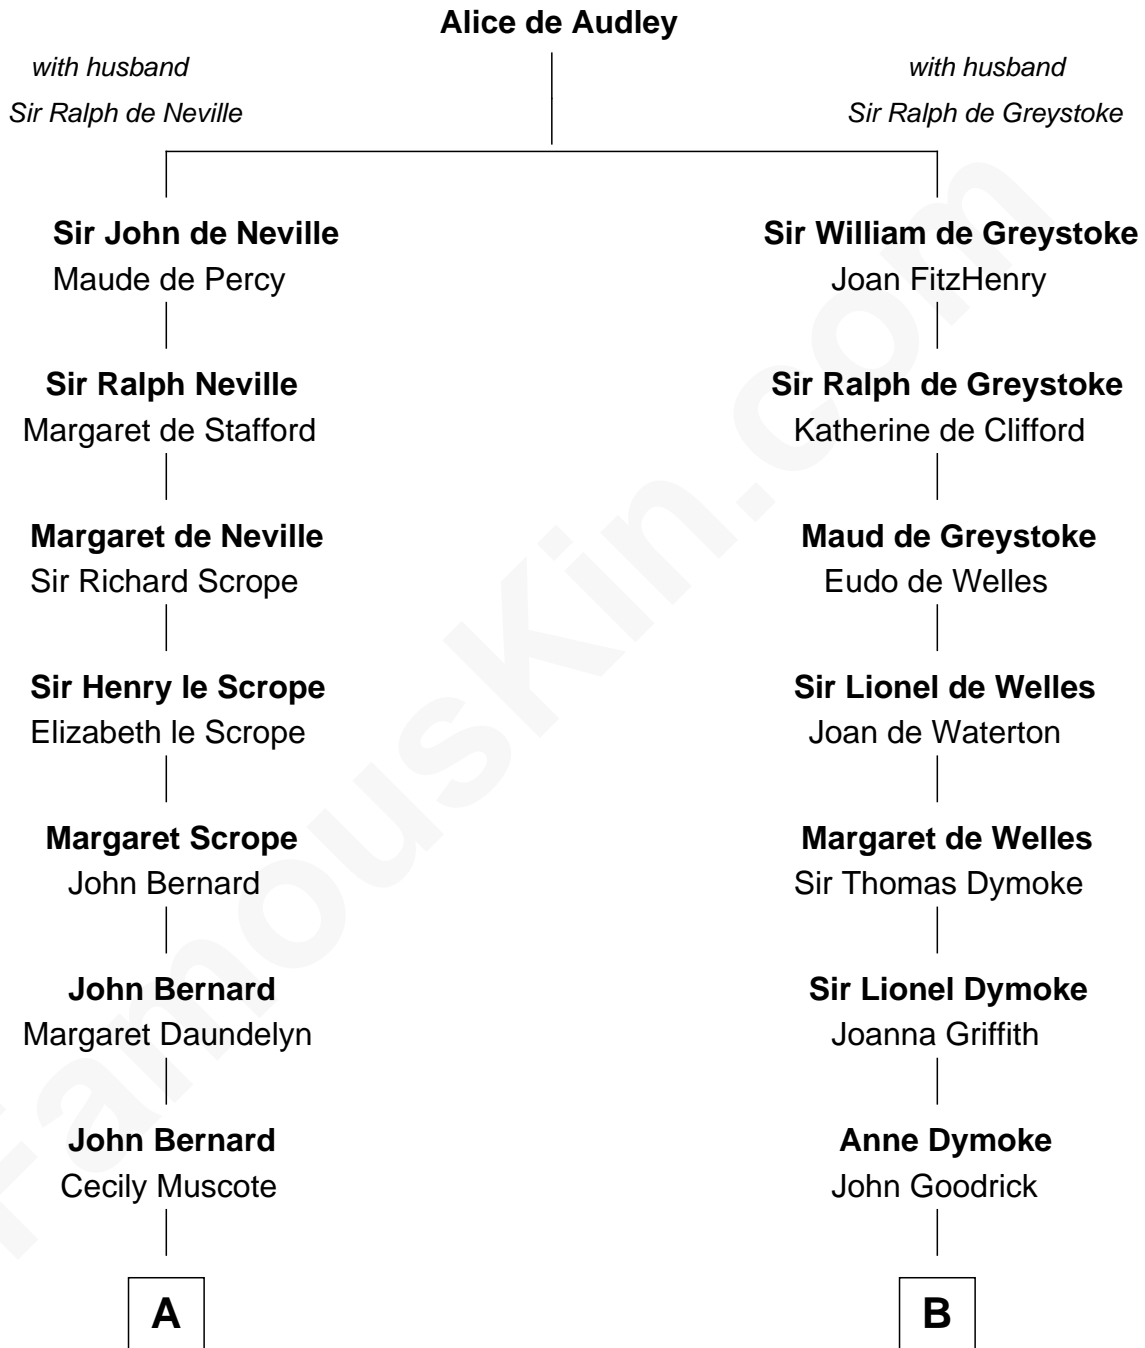

FamousKin.com
Relationship Chart of
Benjamin Harrison
23rd U.S. President

16th cousin 5 times removed of
Dave Cowens
NBA Hall of Famer

C

Thomas Albert Atwood

Priscilla Ann Kelly

Charles Albert Atwood

Mina Sylvia Cundiff