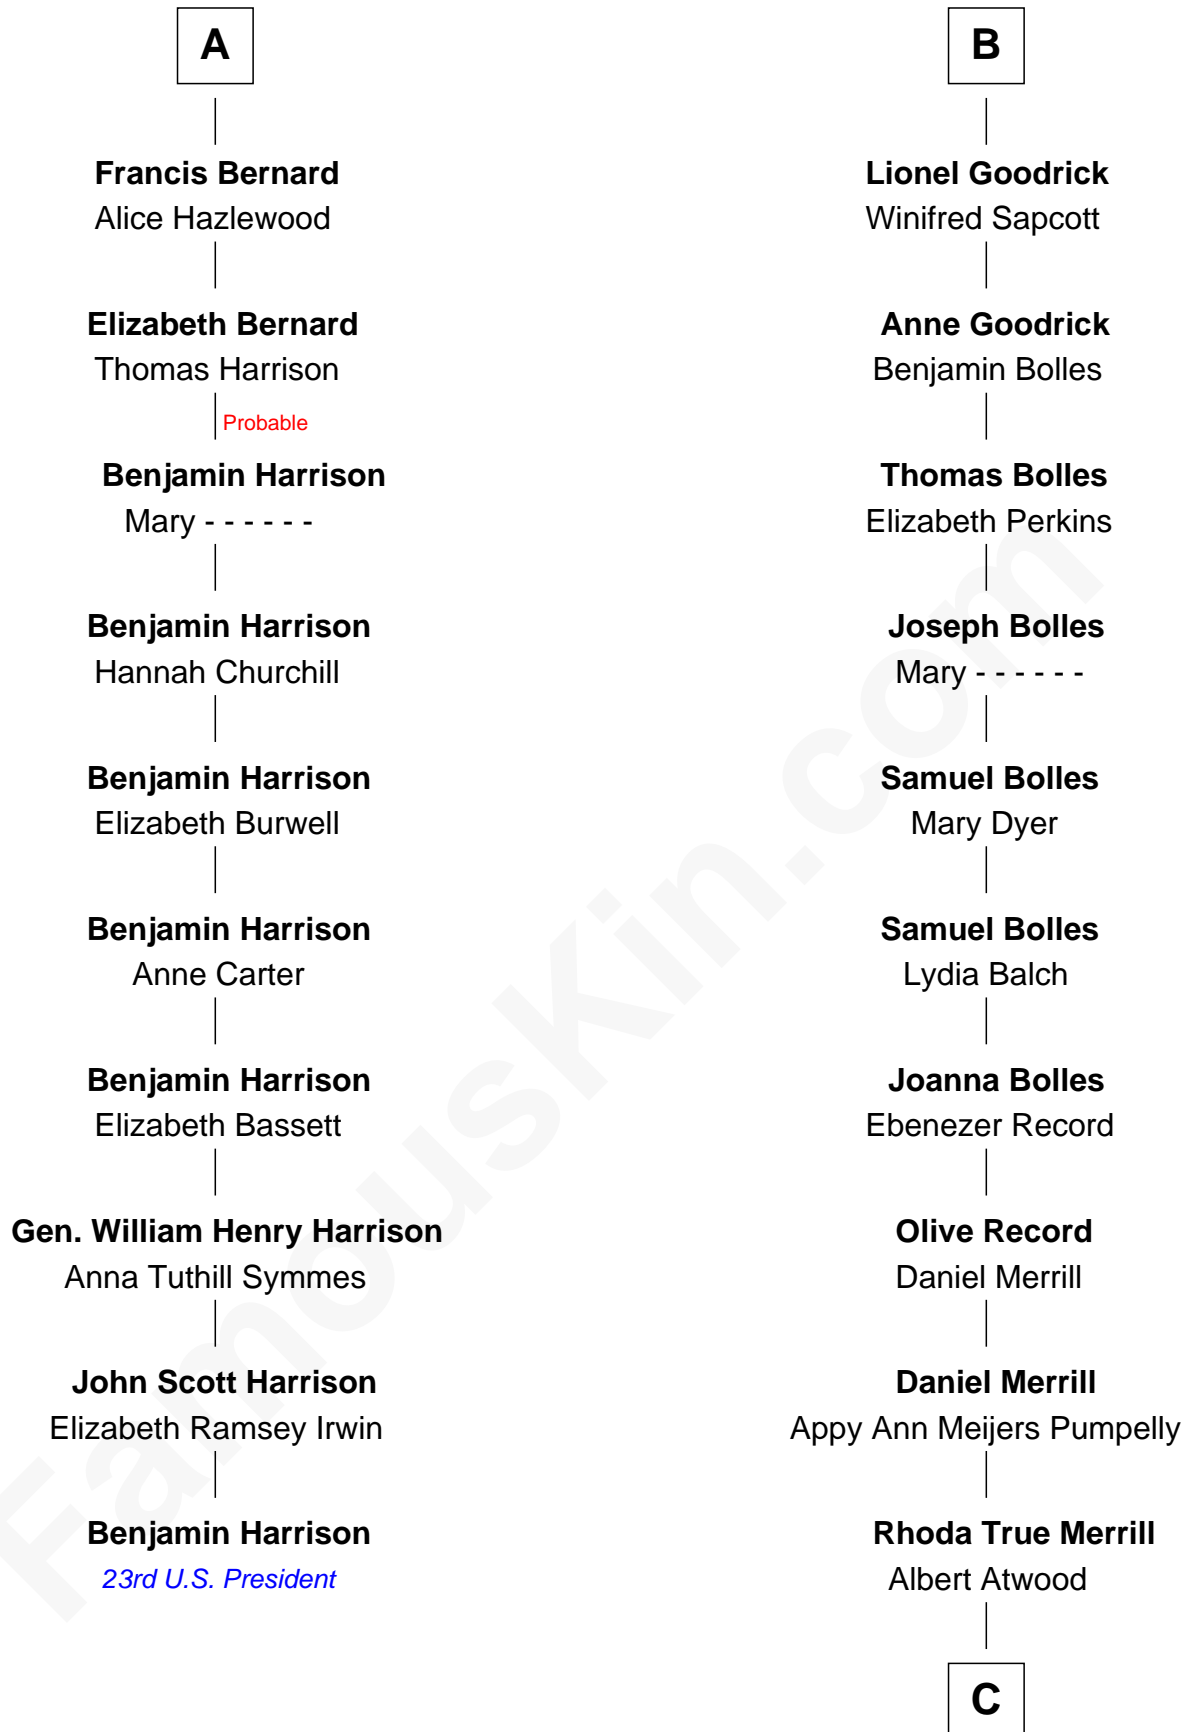

FamousKin.com
Relationship Chart of
Benjamin Harrison
23rd U.S. President

16th cousin 5 times removed of
Dave Cowens
NBA Hall of Famer

C

Thomas Albert Atwood

Priscilla Ann Kelly

Charles Albert Atwood

Mina Sylvia Cundiff