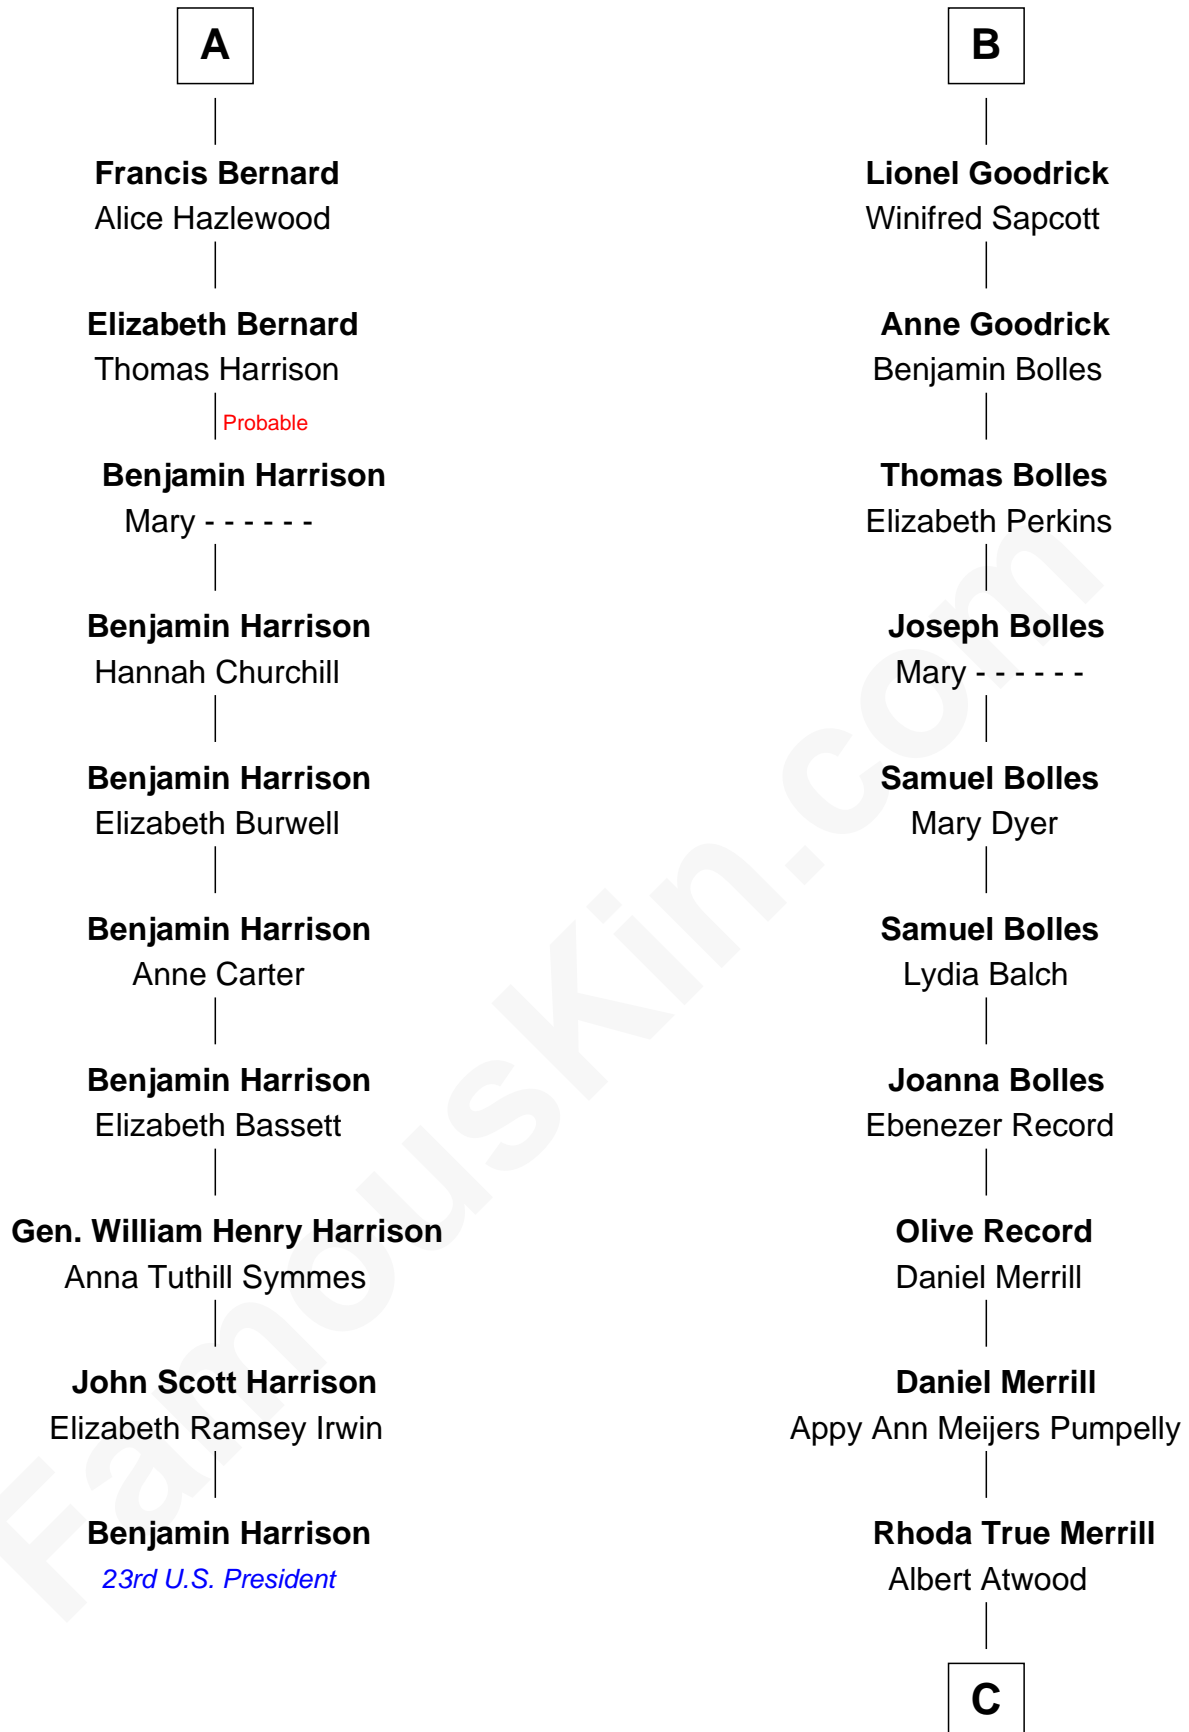

FamousKin.com
Relationship Chart of
Benjamin Harrison
23rd U.S. President

16th cousin 5 times removed of
Dave Cowens
NBA Hall of Famer

Sir Henry de Percy
 Idoine de Clifford

C

Thomas Albert Atwood

Priscilla Ann Kelly