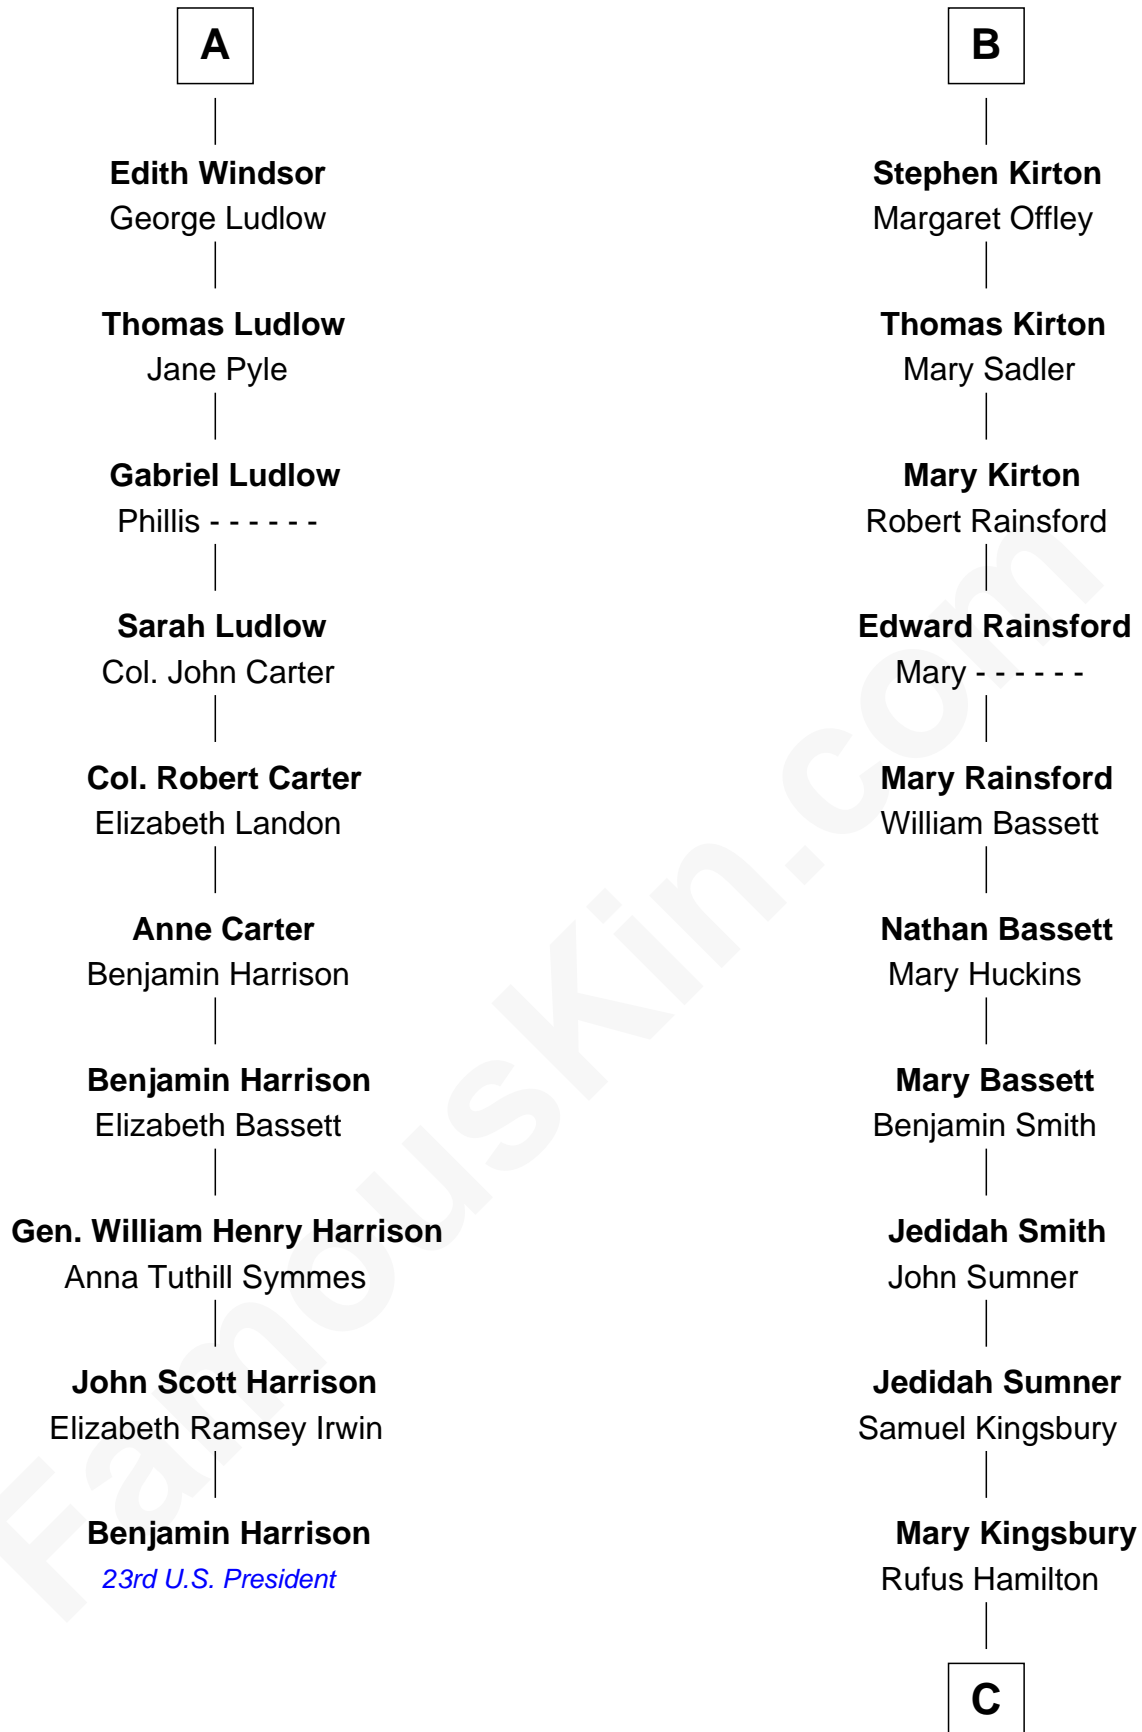

FamousKin.com
Relationship Chart of
Benjamin Harrison
23rd U.S. President

16th cousin 5 times removed of

Thomas J. Watson, Jr.
President and CEO of I.B.M.

Sir Hugh de Courtenay
 Agnes de St. John

C

Mary Hamilton

Dr. Oliver Kittredge

Oliver Kittredge

Julia Ann Estabrook

Arthur Melville Kittredge

Mary Jeannette Broadwell

Mary Jeannette Kittredge

Thomas John Watson

Thomas J. Watson, Jr.