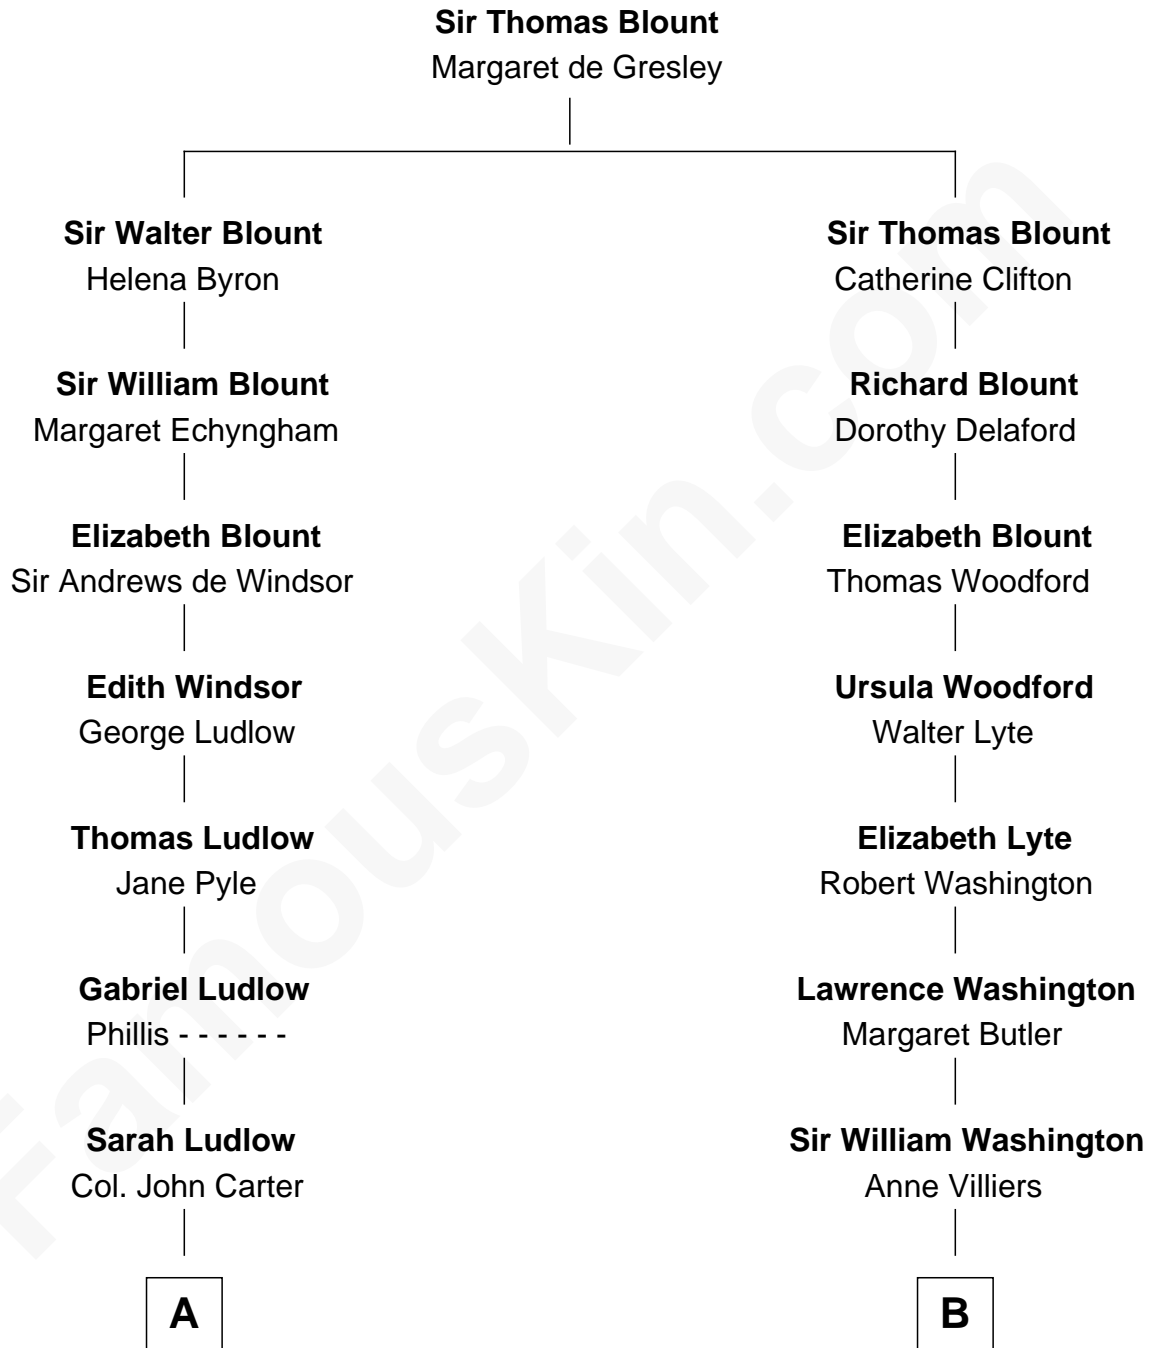

**FamousKin.com**  
**Relationship Chart of**  
**Benjamin Harrison**  
*23rd U.S. President*

**12th cousin 6 times removed of**  
**Kit Harington**  
*TV Actor - "Game of Thrones"*

**C**

**Sir David Richard Harington**

Deborah Jane Catesby

**Kit Harington**

*TV Actor - "Game of Thrones"*

FamousKin.com