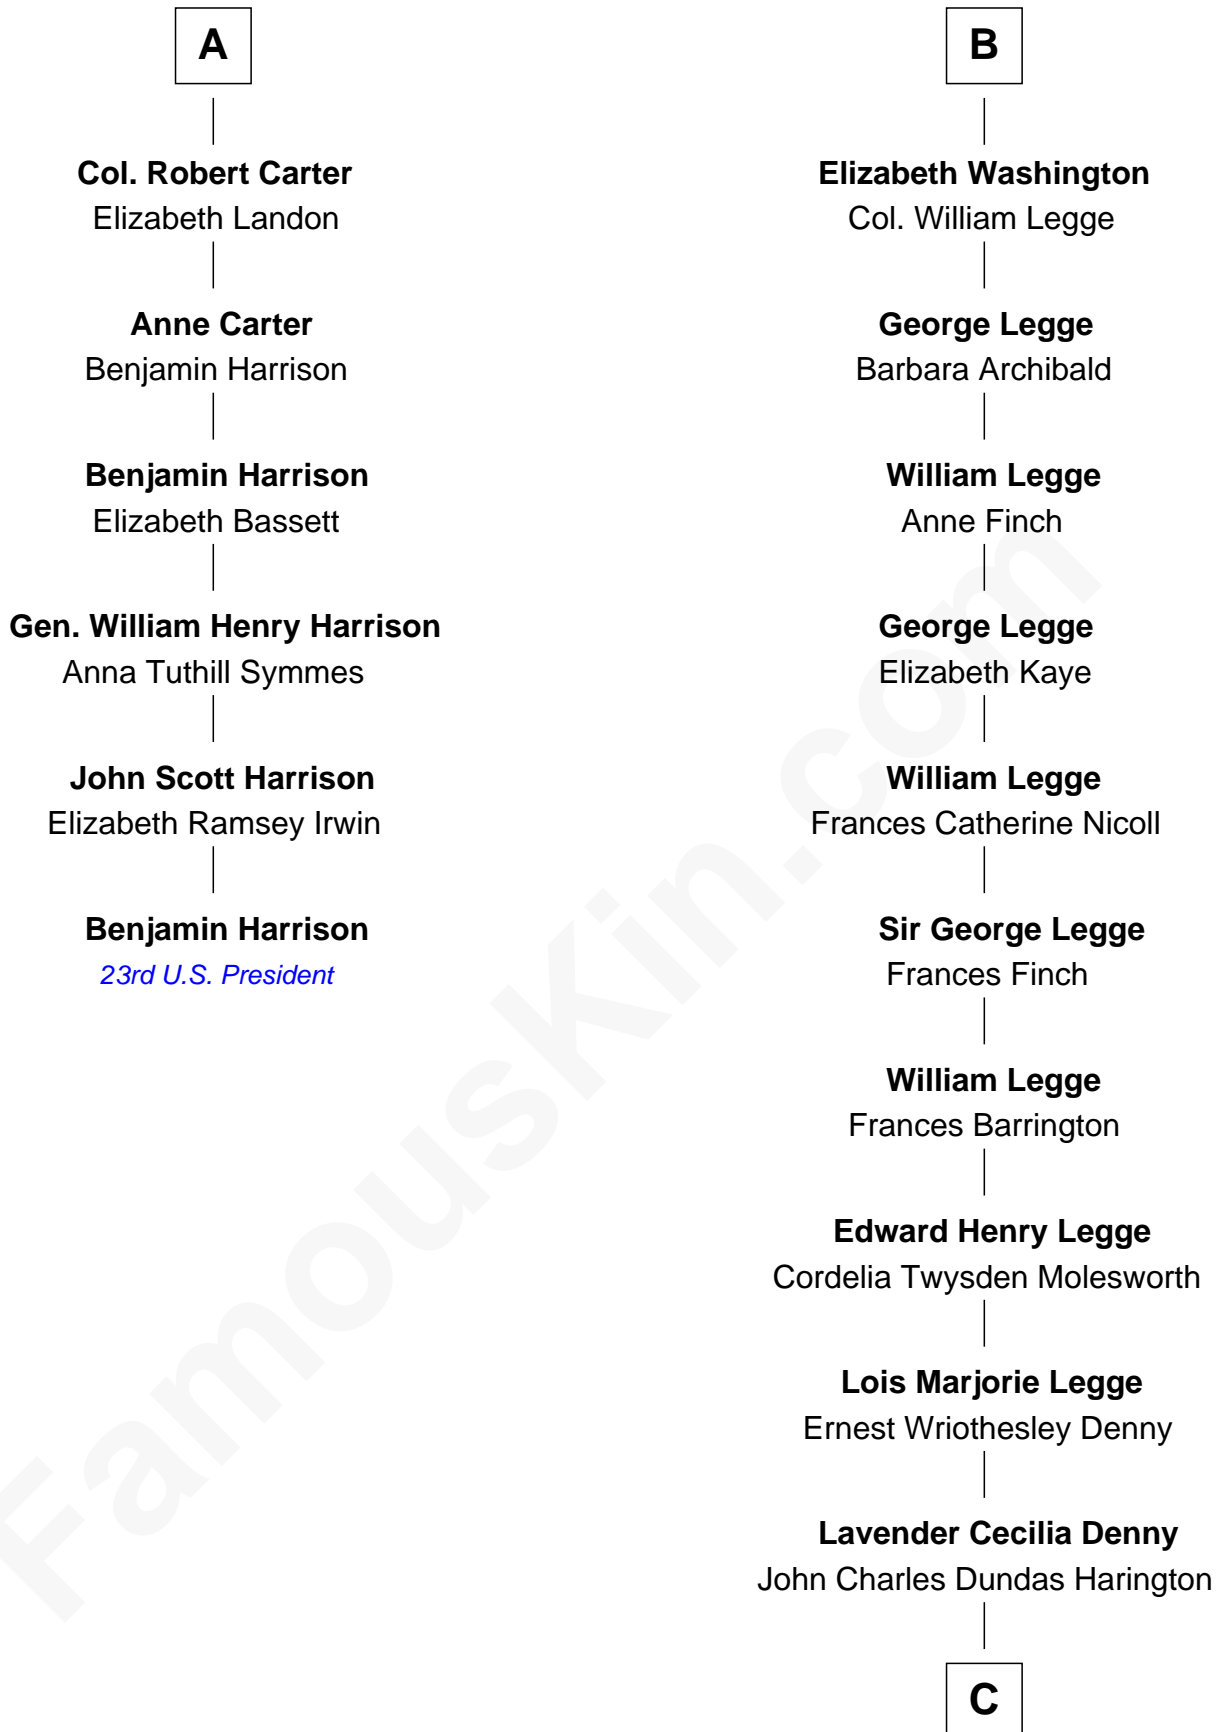

**FamousKin.com**  
**Relationship Chart of**  
**Benjamin Harrison**  
*23rd U.S. President*

**12th cousin 6 times removed of**  
**Kit Harington**  
*TV Actor - "Game of Thrones"*

**C**

**Sir David Richard Harington**

Deborah Jane Catesby

**Kit Harington**

*TV Actor - "Game of Thrones"*

FamousKin.com