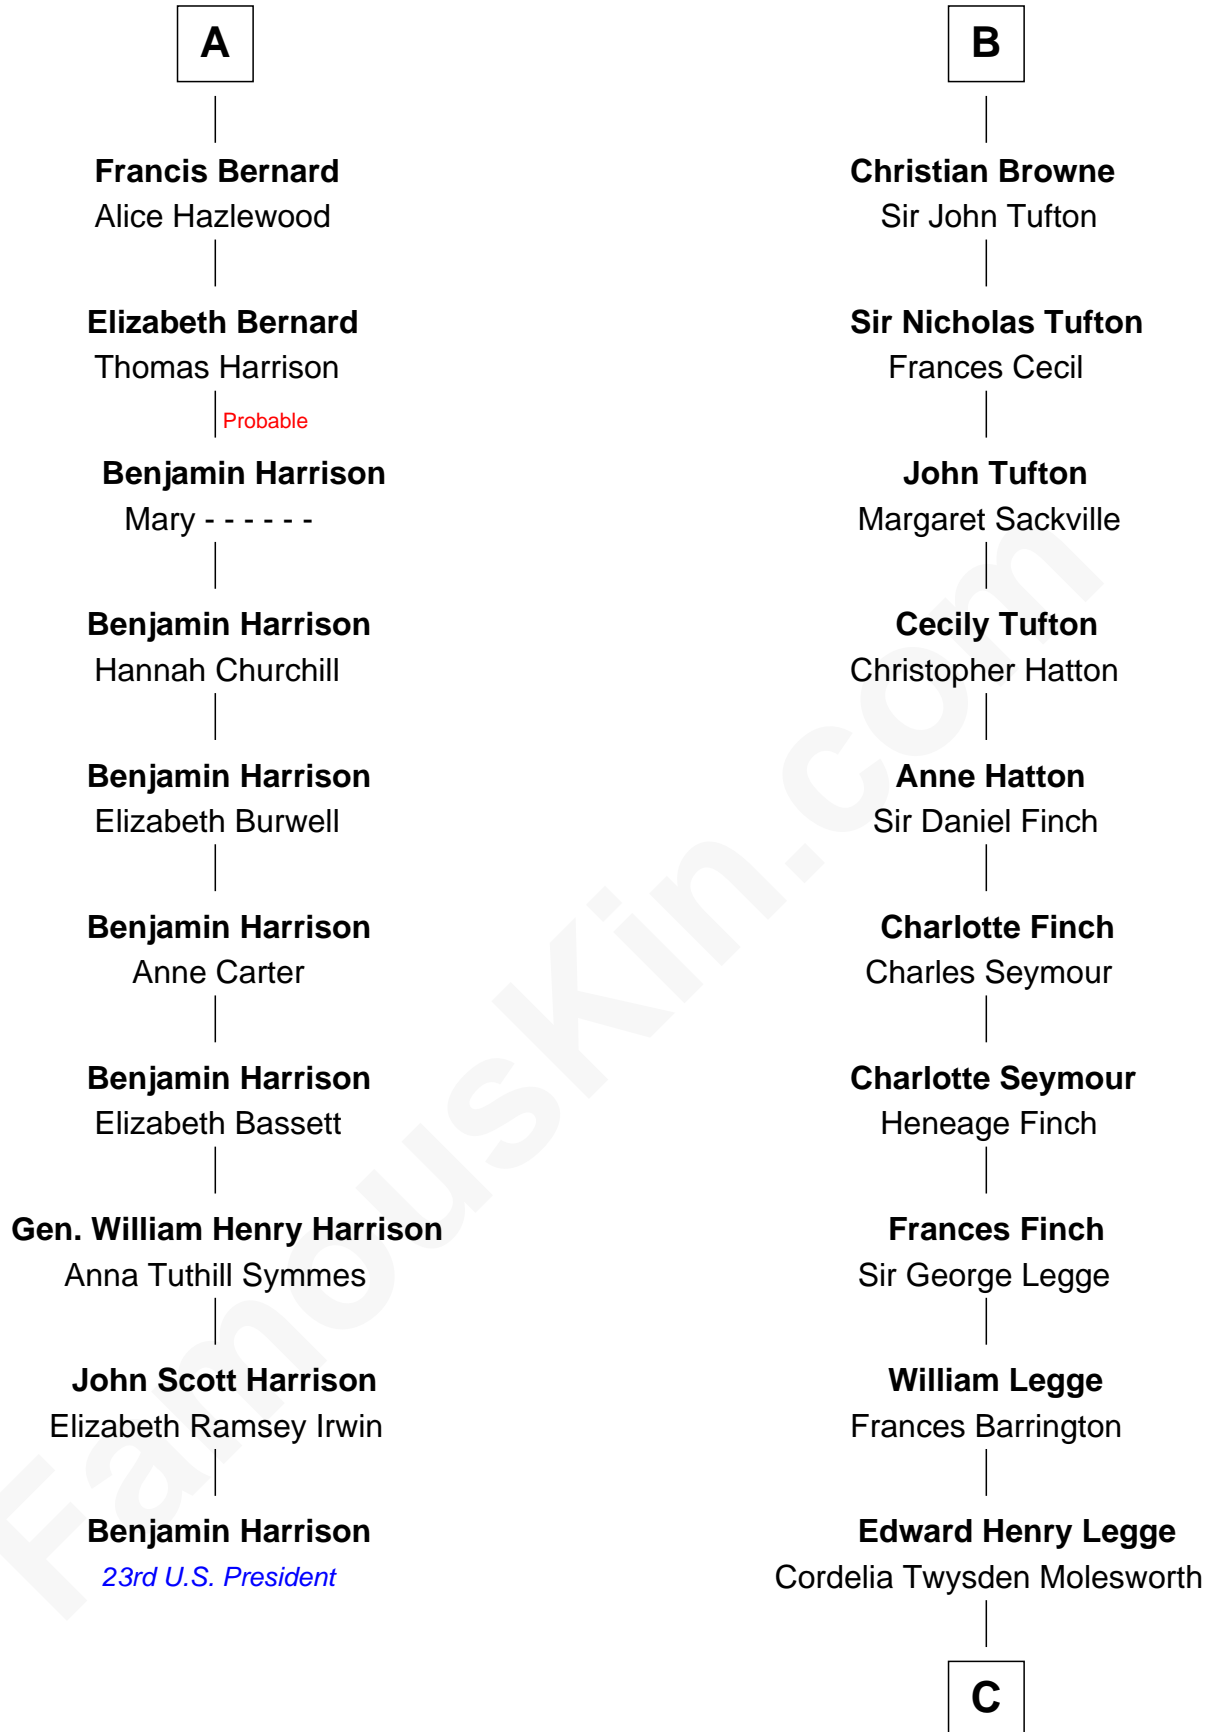

**FamousKin.com**  
**Relationship Chart of**  
**Benjamin Harrison**  
*23rd U.S. President*

**16th cousin 4 times removed of**  
**Kit Harington**  
*TV Actor - "Game of Thrones"*

**C**

**Lois Marjorie Legge**  
Ernest Wriothesley Denny

**Lavender Cecilia Denny**  
John Charles Dundas Harington

**Sir David Richard Harington**  
Deborah Jane Catesby

**Kit Harington**

*TV Actor - "Game of Thrones"*