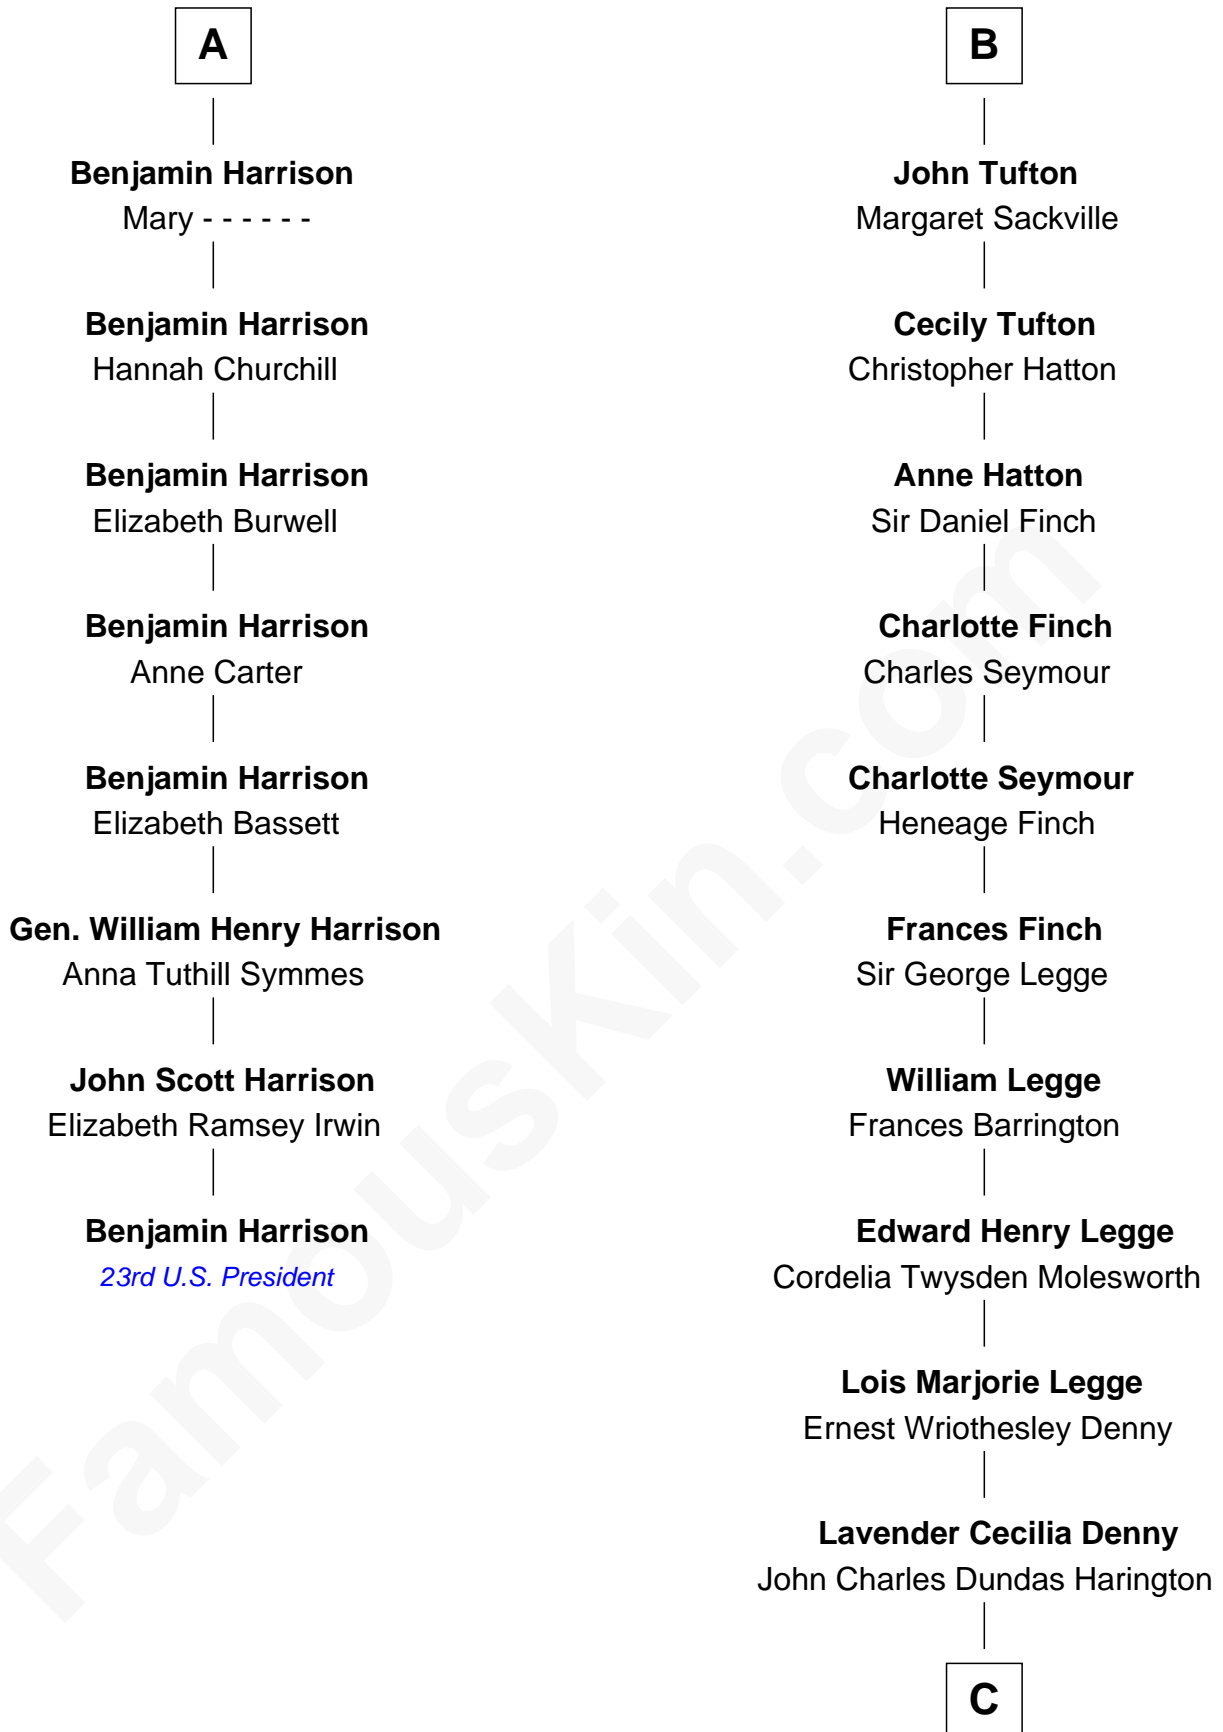

## Relationship Chart of

### Benjamin Harrison

23rd U.S. President

14th cousin 4 times removed of

**Kit Harington**  
TV Actor - "Game of Thrones"

C

Sir David Richard Harington

Deborah Jane Catesby

Kit Harington