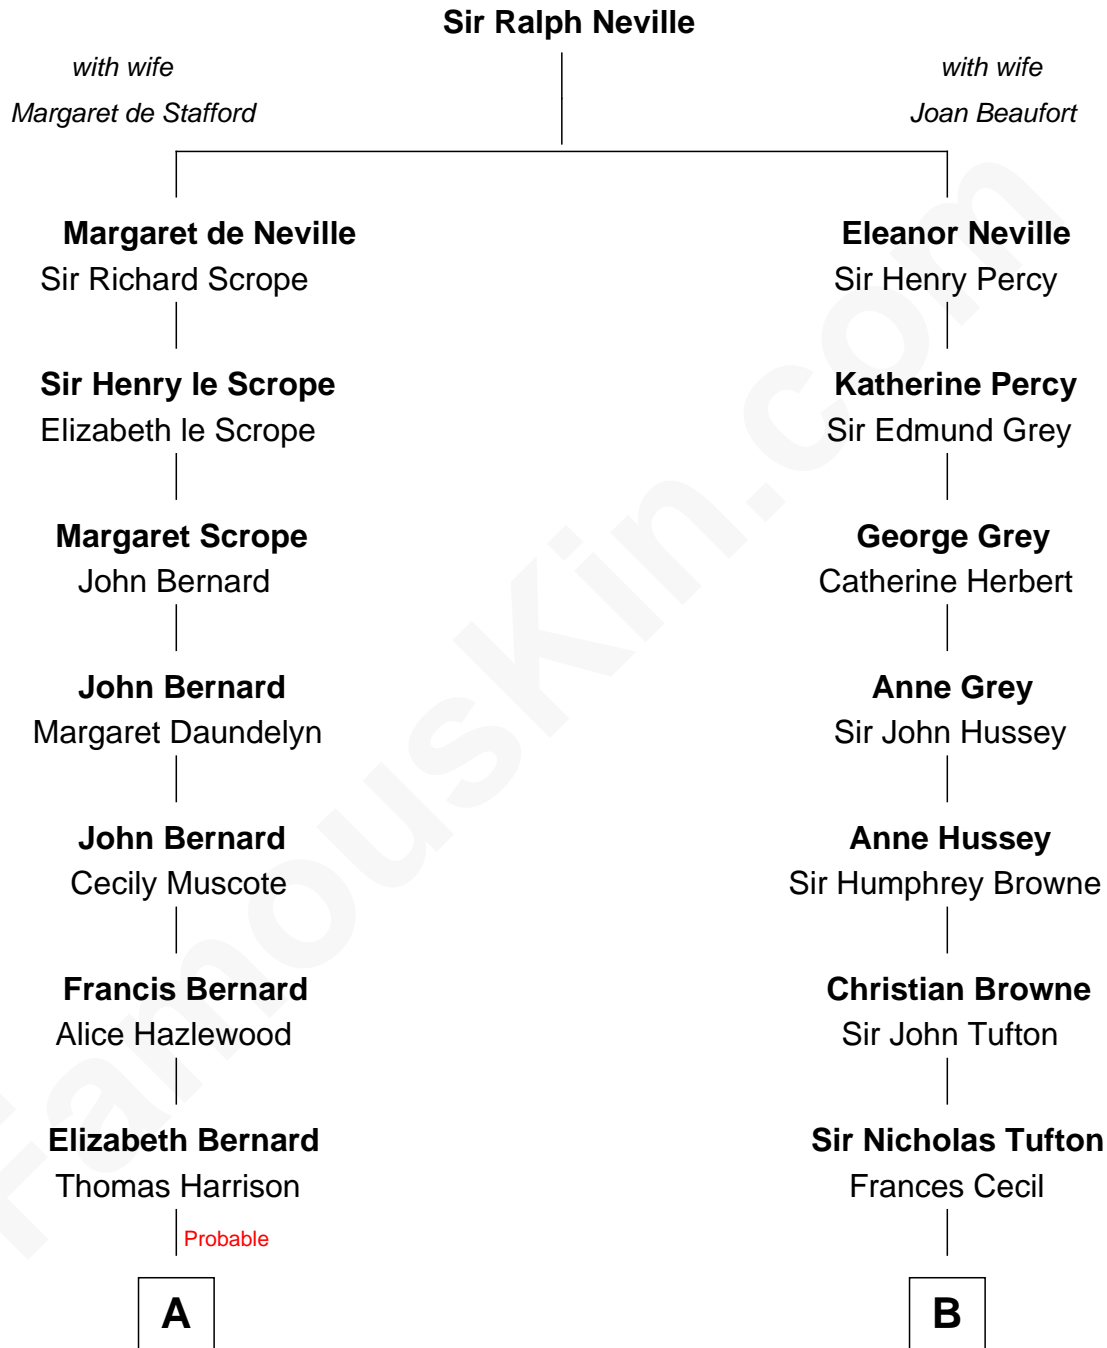

## Relationship Chart of

### Benjamin Harrison

23rd U.S. President

14th cousin 4 times removed of

**Kit Harington**  
TV Actor - "Game of Thrones"

C

Sir David Richard Harington

Deborah Jane Catesby

Kit Harington