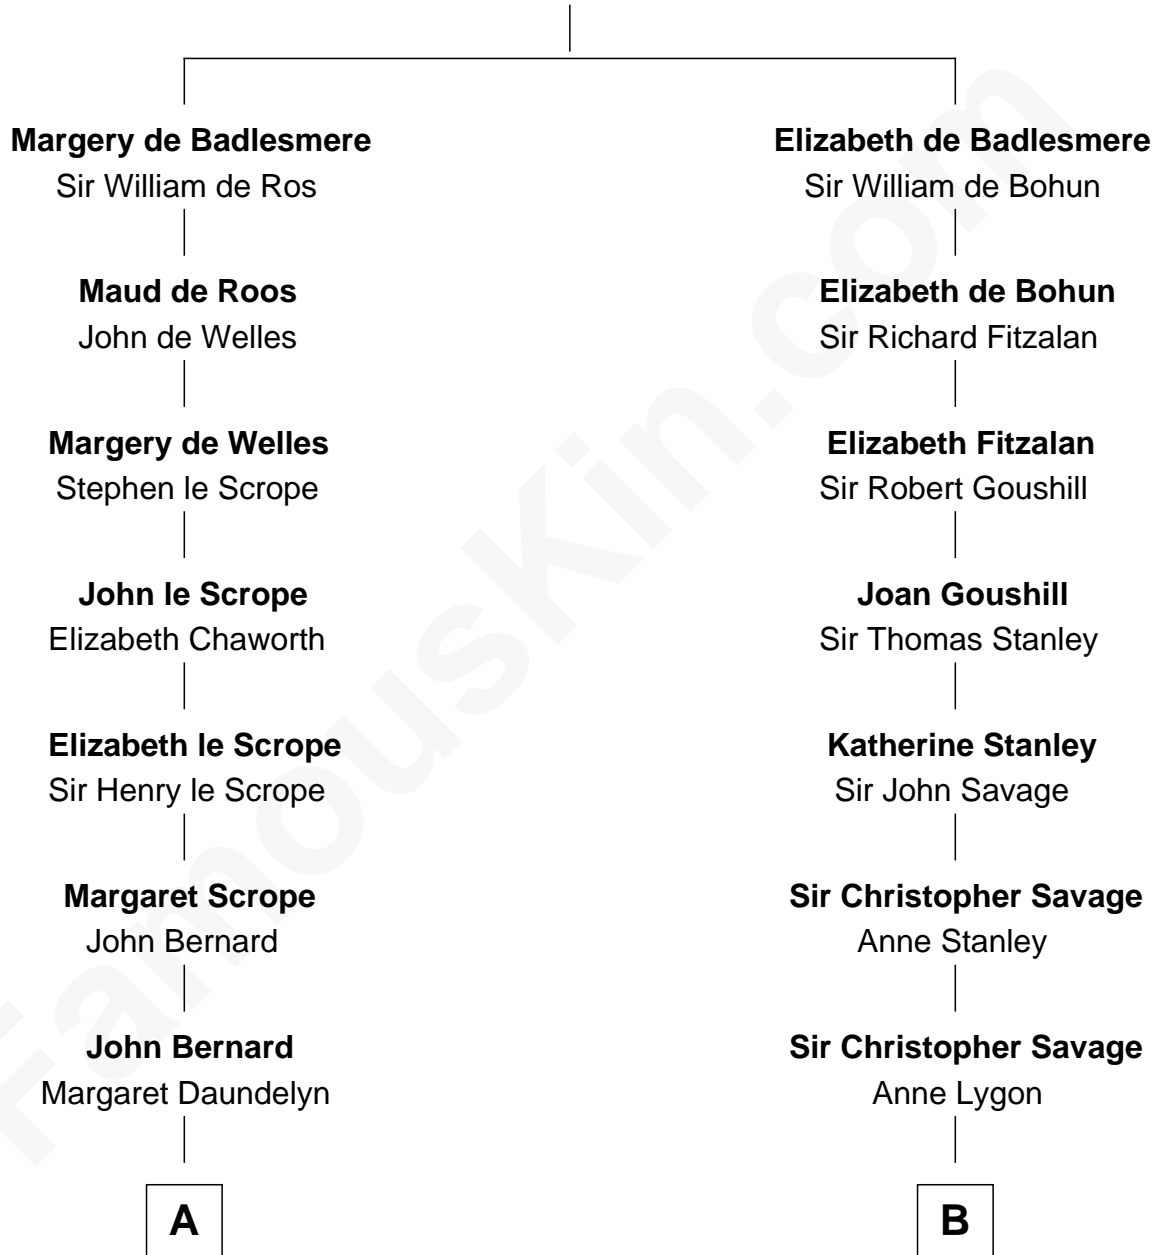

**FamousKin.com**  
**Relationship Chart of**  
**Benjamin Harrison**  
*23rd U.S. President*

17th cousin 3 times removed of  
**William H. Macy**  
*TV and Movie Actor*

**Bartholomew de Badlesmere**  
 Margaret de Clare

**C**

—  
**Horace Benjamin Everitt**

Martha Leticia Roberts

—  
**Mary Lois Everitt**

Clement Overstreet

—  
**Lois Elizabeth Overstreet**

William Hall Macy

—  
**William H. Macy**