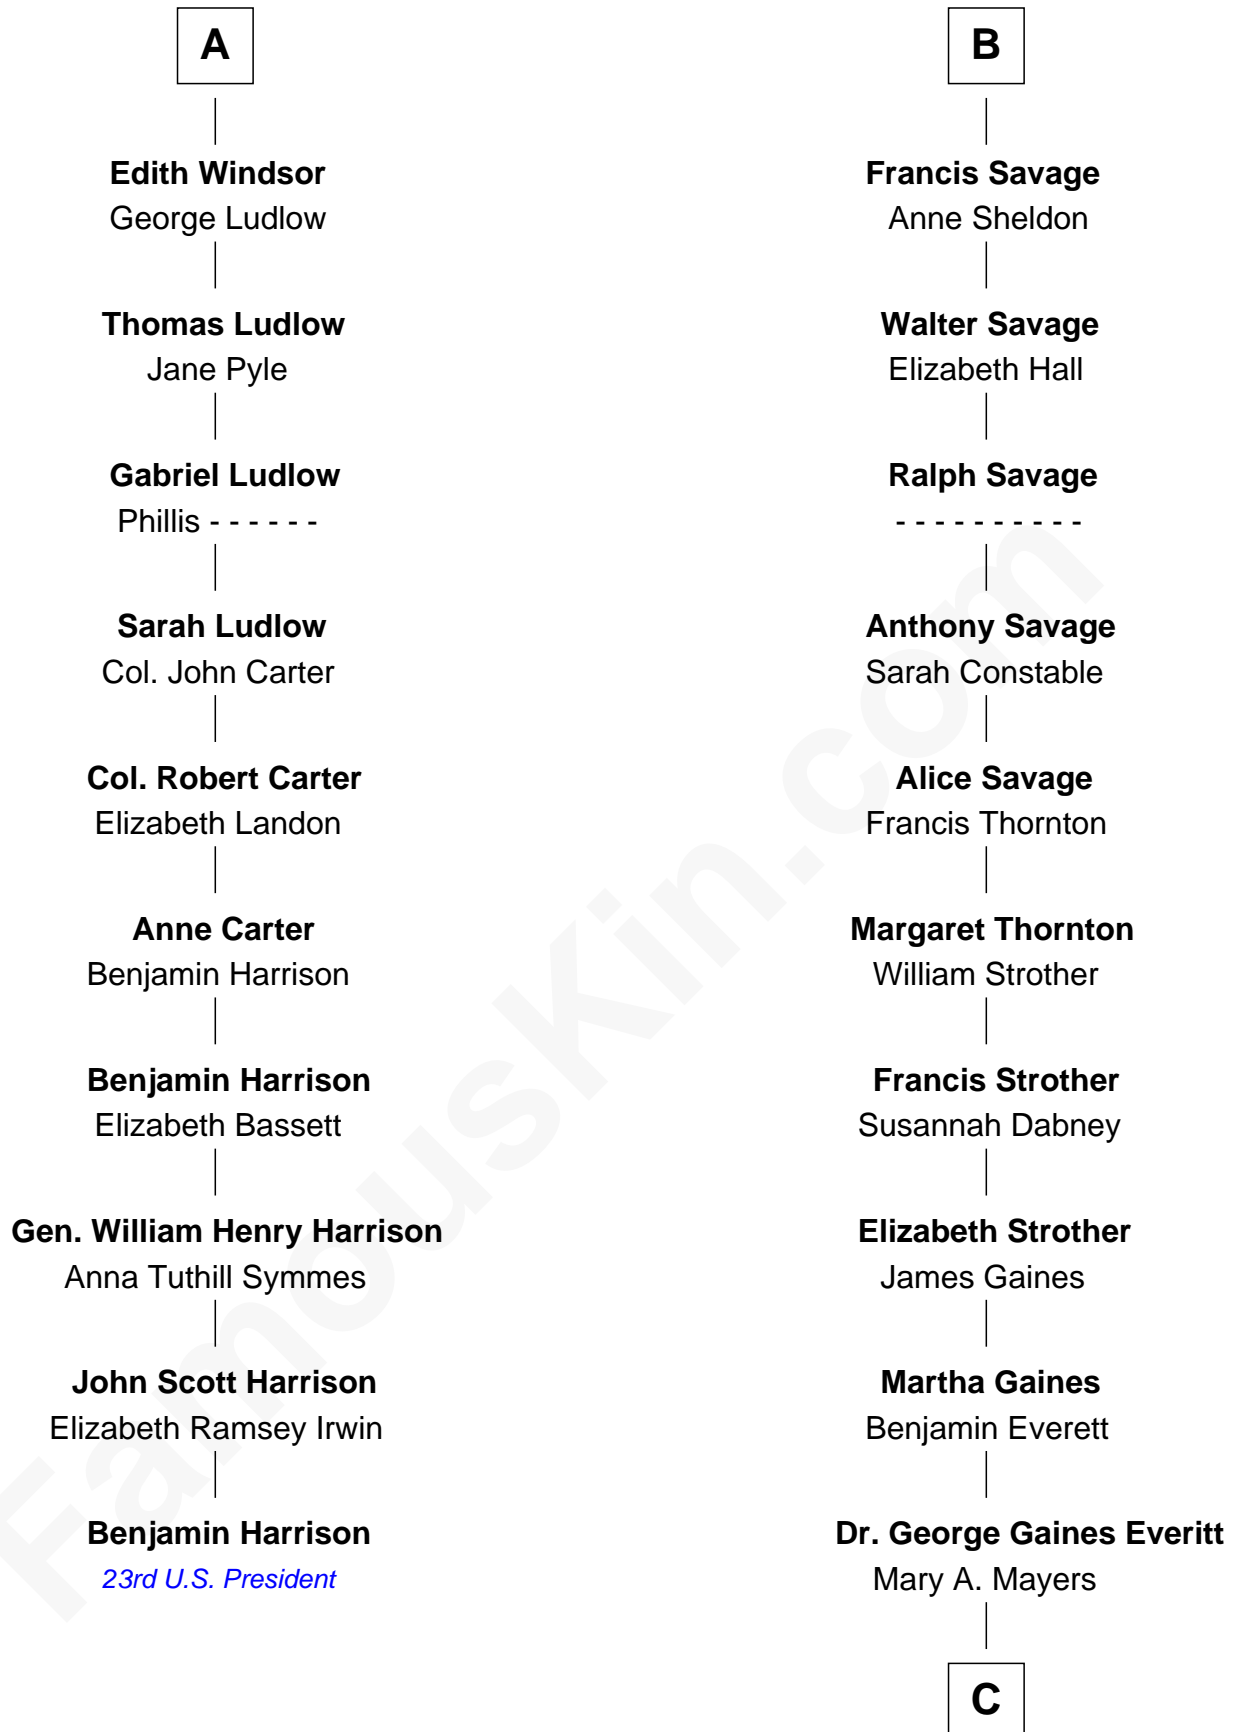

**FamousKin.com**  
**Relationship Chart of**  
**Benjamin Harrison**  
*23rd U.S. President*

**16th cousin 4 times removed of**  
**William H. Macy**  
*TV and Movie Actor*

**Humphrey de Bohun**  
 Elizabeth Plantagenet

**C**

—  
**Horace Benjamin Everitt**

Martha Leticia Roberts

—  
**Mary Lois Everitt**

Clement Overstreet

—  
**Lois Elizabeth Overstreet**

William Hall Macy

—  
**William H. Macy**