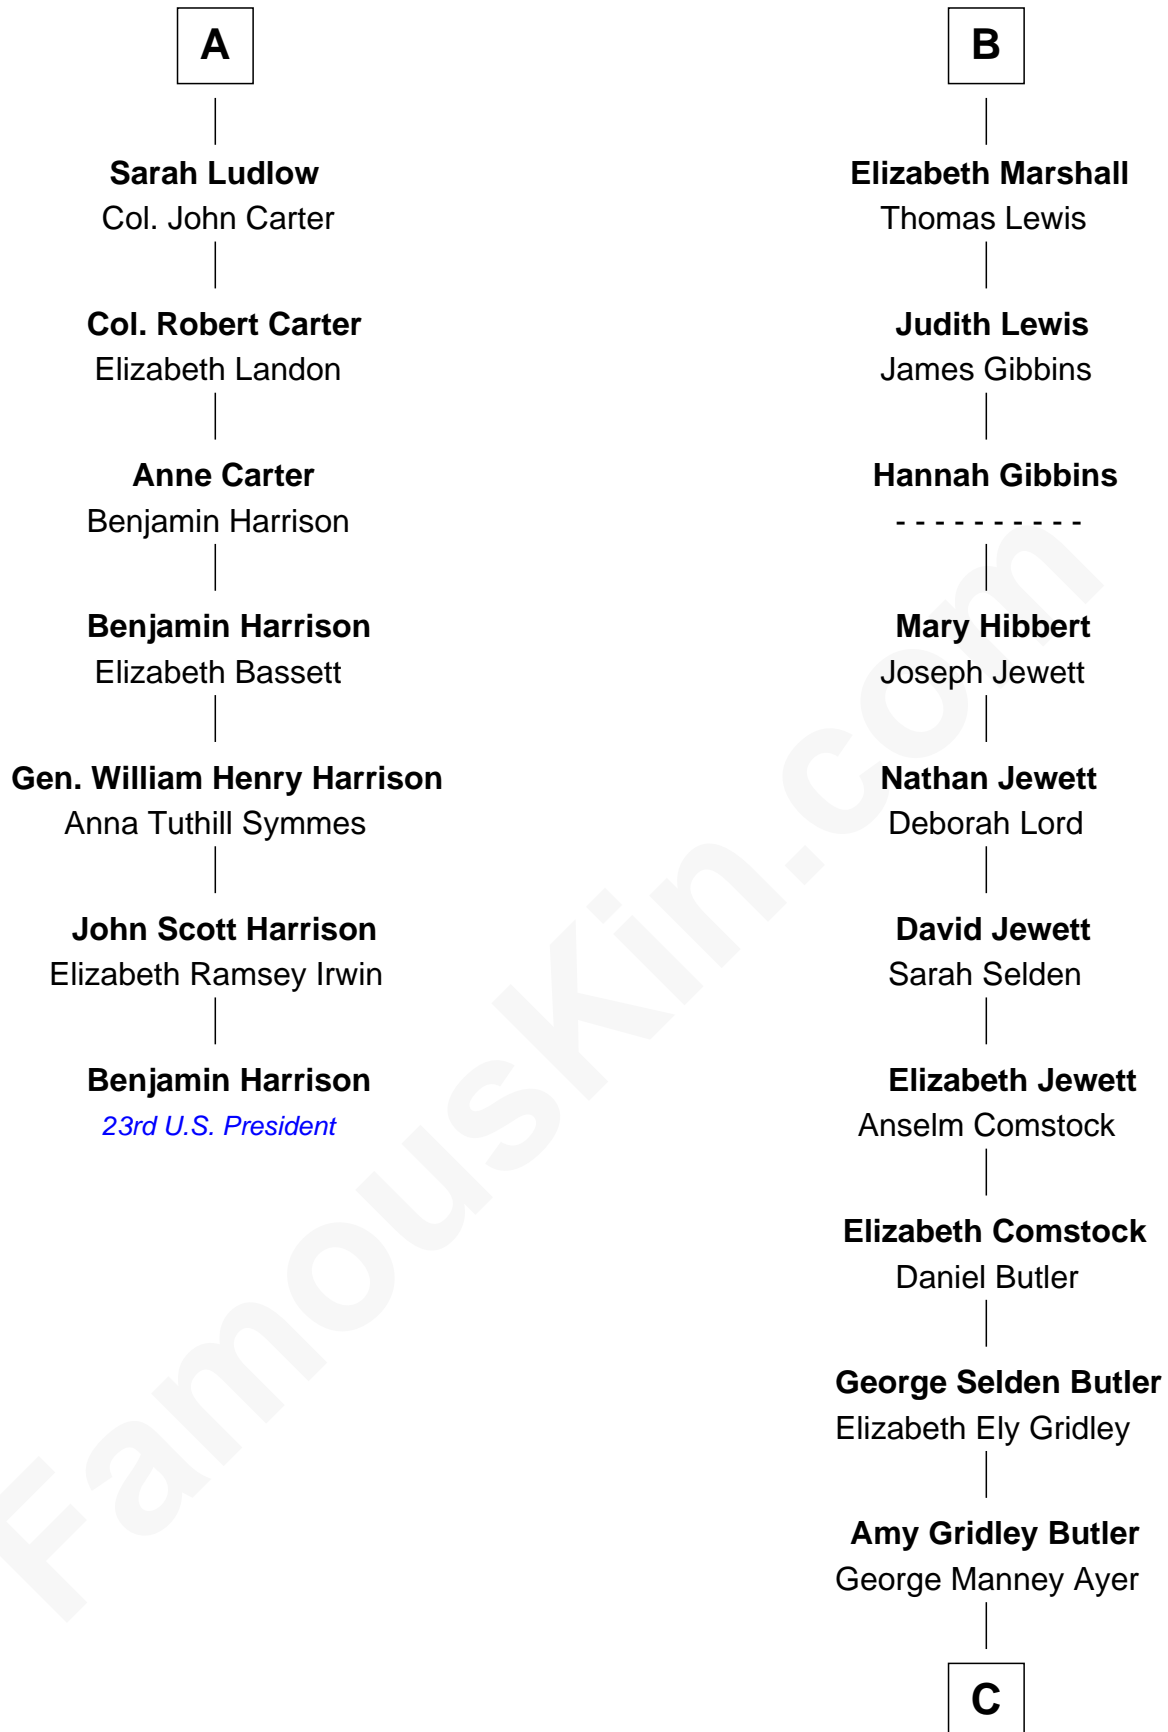

FamousKin.com
Relationship Chart of
Benjamin Harrison
23rd U.S. President

13th cousin 6 times removed of
Gerald Ford
38th U.S. President

Sir Walter Blount
 Sancha de Ayala

Sir Thomas Blount
 Margaret de Gresley

Constance Blount
 Sir John Sutton

Sir Walter Blount
 Helena Byron

Sir John Sutton
 Elizabeth Berkeley

Sir William Blount
 Margaret Echyngham

Eleanor Sutton
 Sir Henry Beaumont

Elizabeth Blount
 Sir Andrews de Windsor

Constance Beaumont
 John Mytton

Edith Windsor
 George Ludlow

Joyce Mytton
 John Harpersfield

Thomas Ludlow
 Jane Pyle

Edward Harpersfield alias Mytton
 Anne Skrimshire

Gabriel Ludlow
 Phillis - - - - -

Katherine Mytton
 Roger Marshall

A

B

C

Adele Augusta Ayer
Levi Addison Gardner

Dorothy Ayer Gardner
Leslie Lynch King

Gerald Ford
38th U.S. President

FamousKin.com