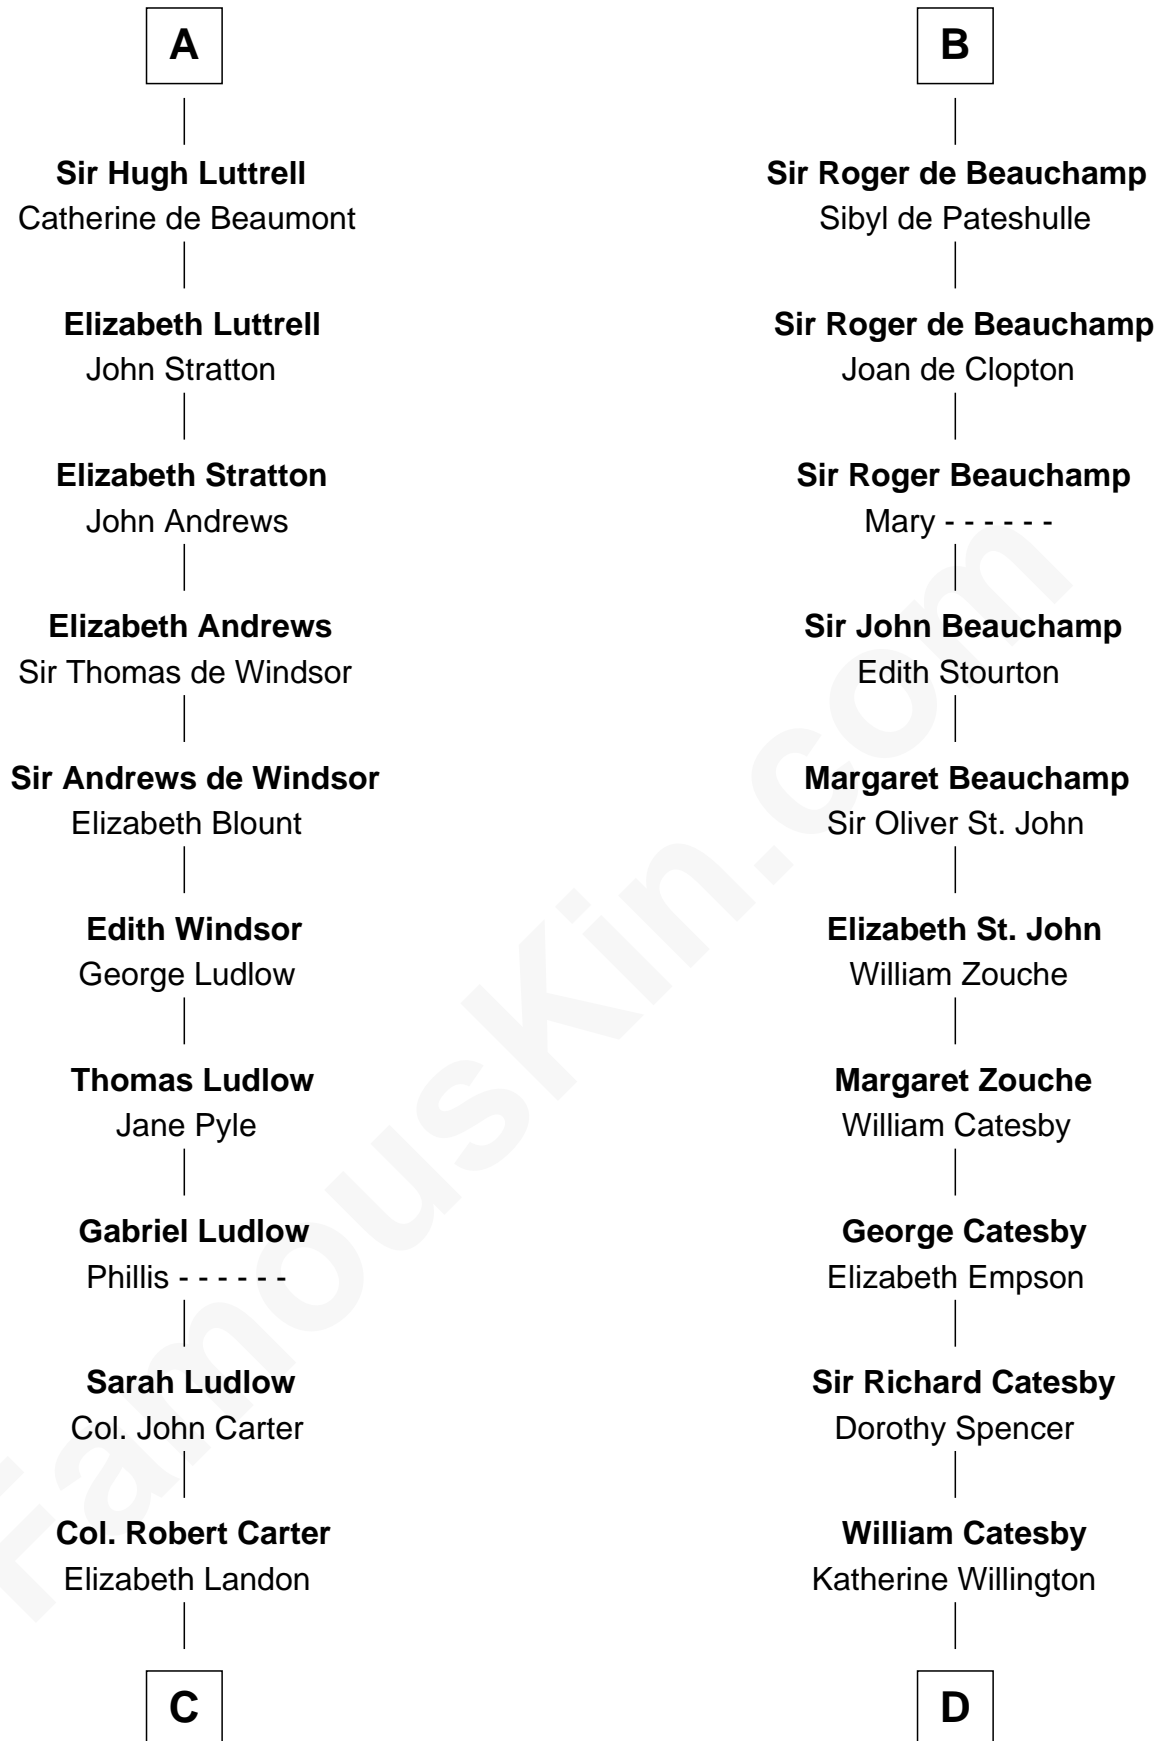

FamousKin.com
Relationship Chart of
Benjamin Harrison
23rd U.S. President

18th cousin 3 times removed of
Robert Catesby
Leader of Gunpowder Plot

C

Anne Carter
Benjamin Harrison

Benjamin Harrison
Elizabeth Bassett

Gen. William Henry Harrison
Anna Tuthill Symmes

John Scott Harrison
Elizabeth Ramsey Irwin

Benjamin Harrison
23rd U.S. President

D

Sir William Catesby
Anne Throckmorton

Robert Catesby
Leader of Gunpowder Plot