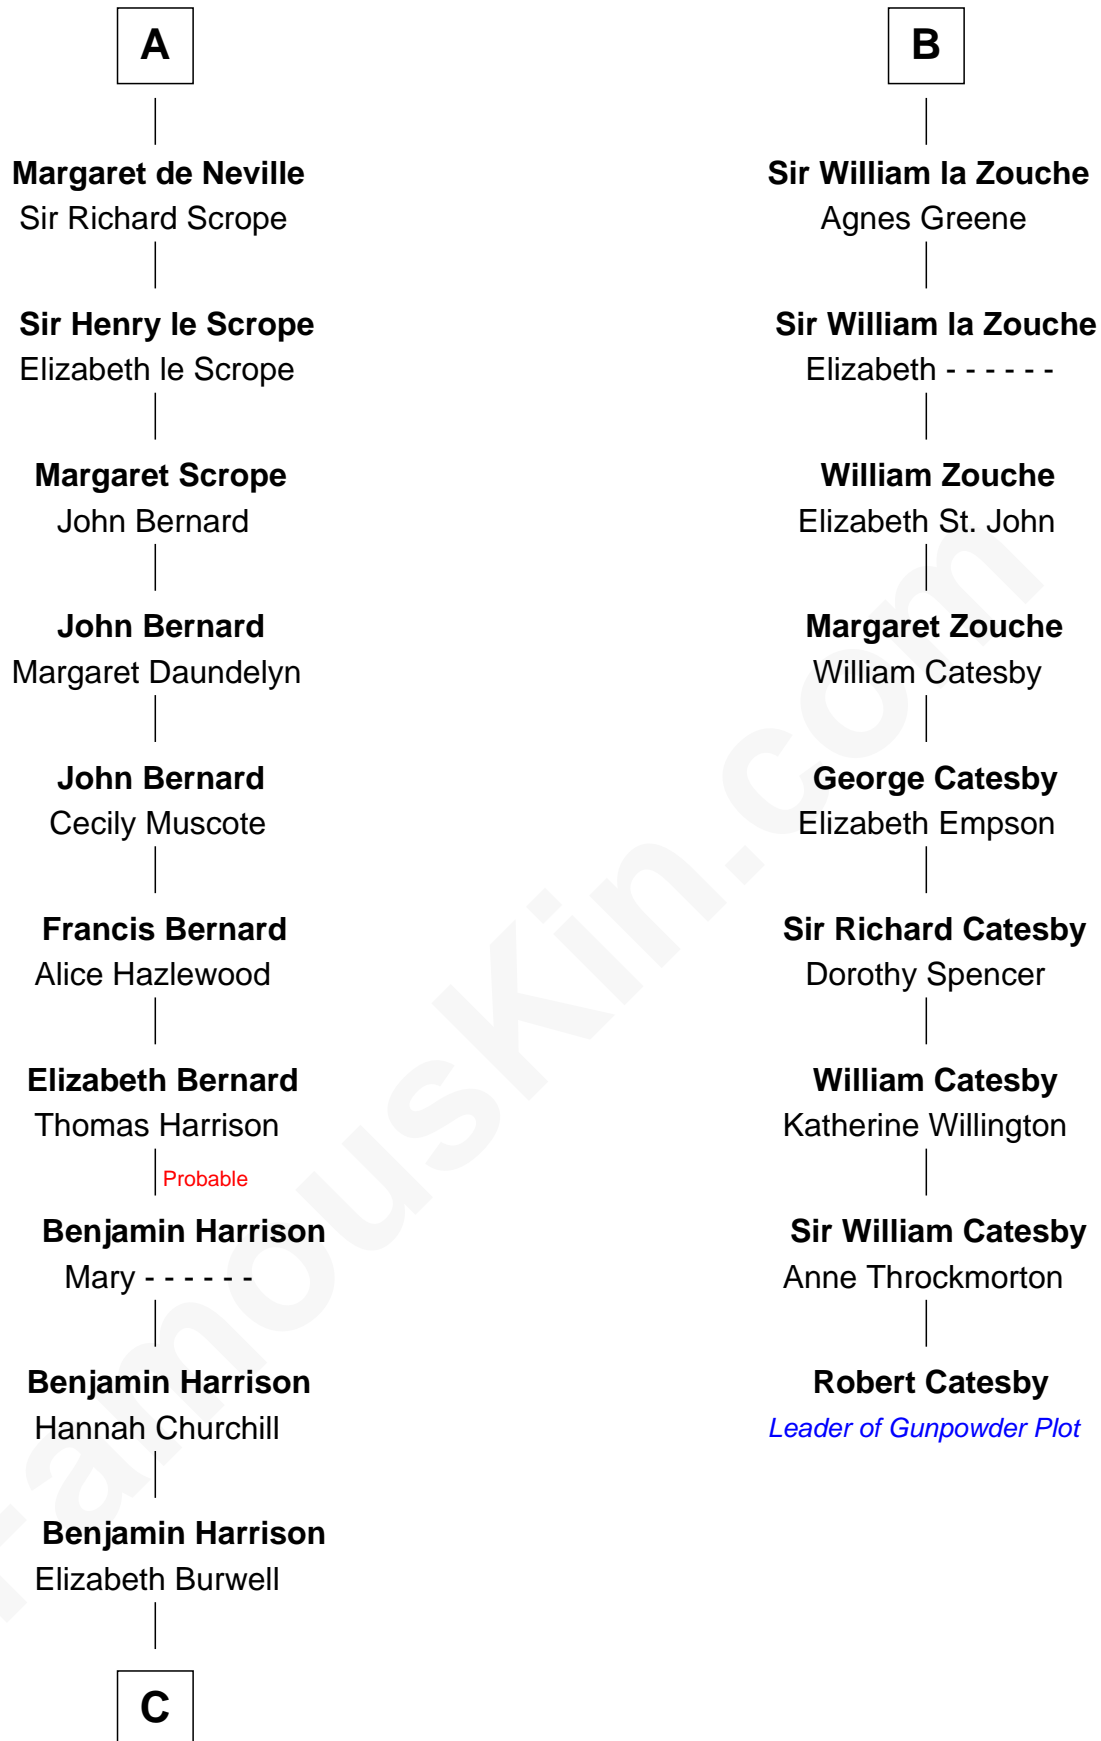

**FamousKin.com**  
**Relationship Chart of**  
**Benjamin Harrison**  
*23rd U.S. President*

**15th cousin 6 times removed of**  
**Robert Catesby**  
*Leader of Gunpowder Plot*

**C**

—  
**Benjamin Harrison**

Anne Carter

—  
**Benjamin Harrison**

Elizabeth Bassett

—  
**Gen. William Henry Harrison**

Anna Tuthill Symmes

—  
**John Scott Harrison**

Elizabeth Ramsey Irwin

—  
**Benjamin Harrison**

*23rd U.S. President*

FamousKin.com