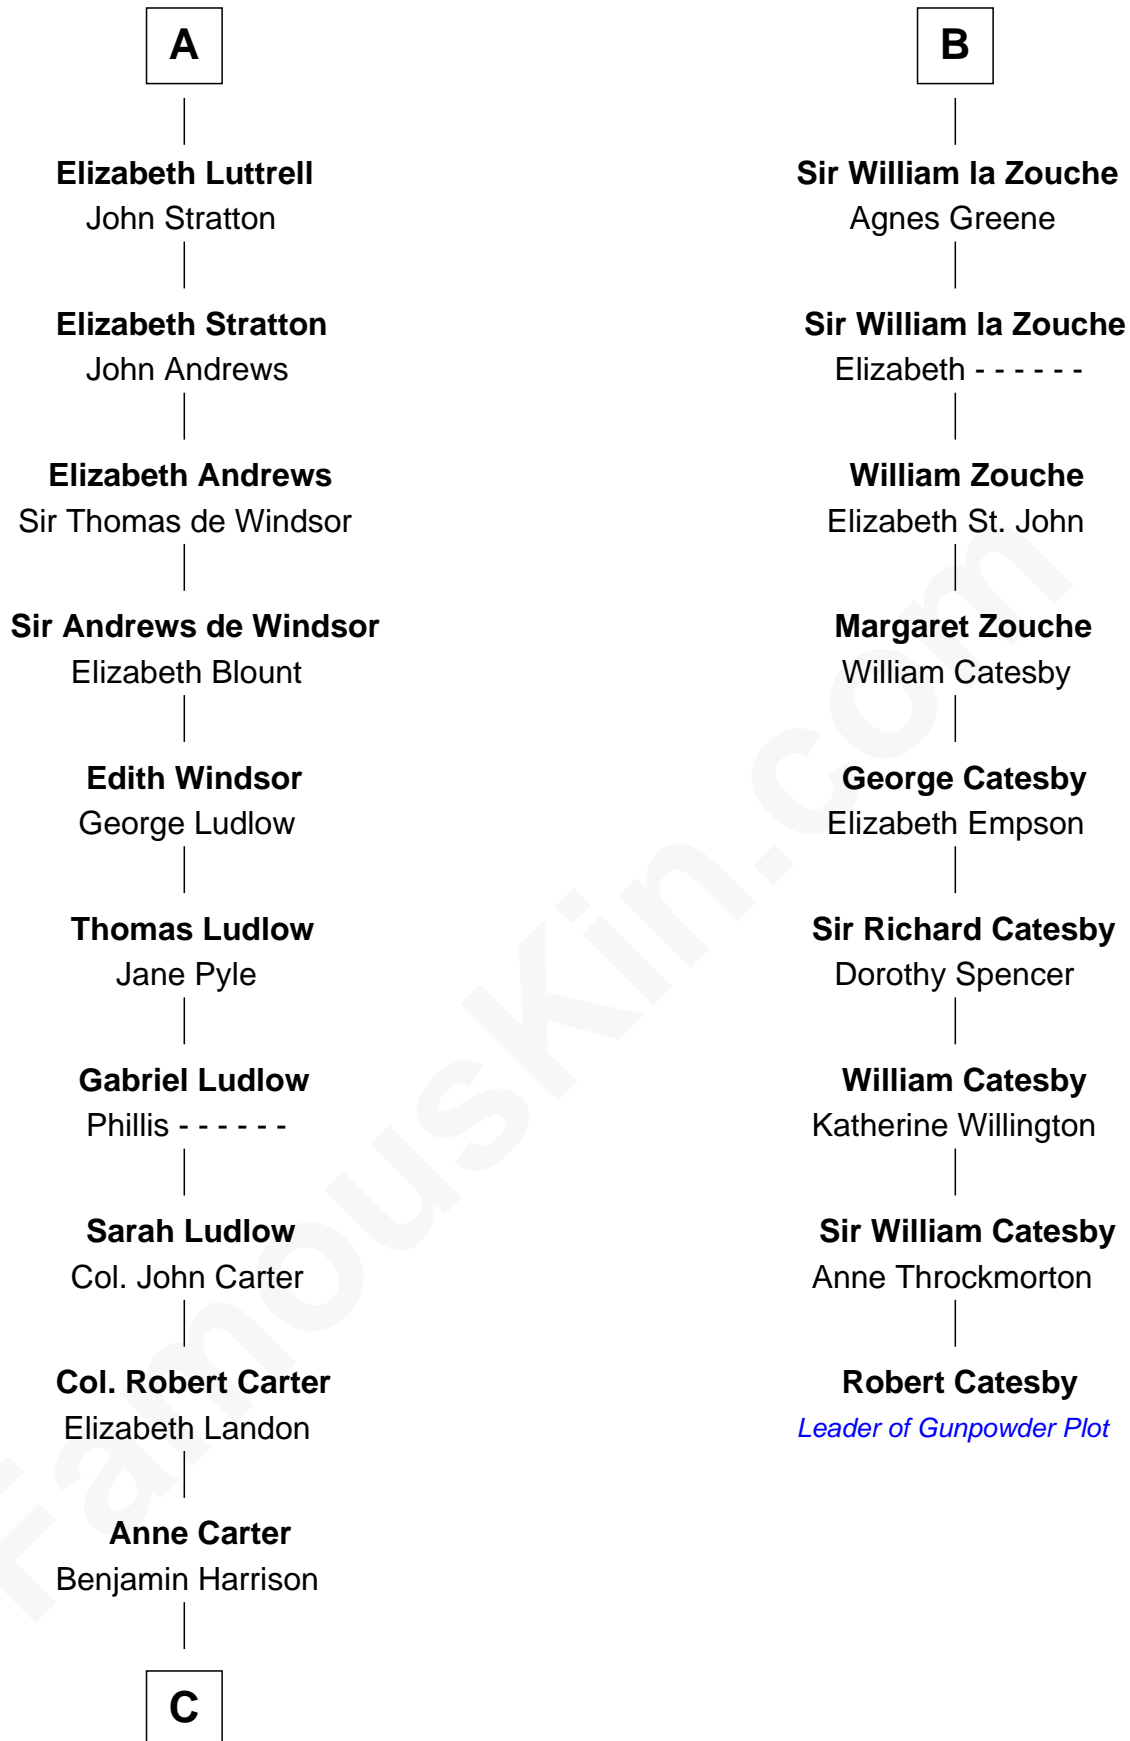

FamousKin.com
Relationship Chart of
Benjamin Harrison
23rd U.S. President

15th cousin 5 times removed of
Robert Catesby
Leader of Gunpowder Plot

C

Benjamin Harrison

Elizabeth Bassett

Gen. William Henry Harrison

Anna Tuthill Symmes

John Scott Harrison

Elizabeth Ramsey Irwin

Benjamin Harrison

23rd U.S. President

FamousKin.com