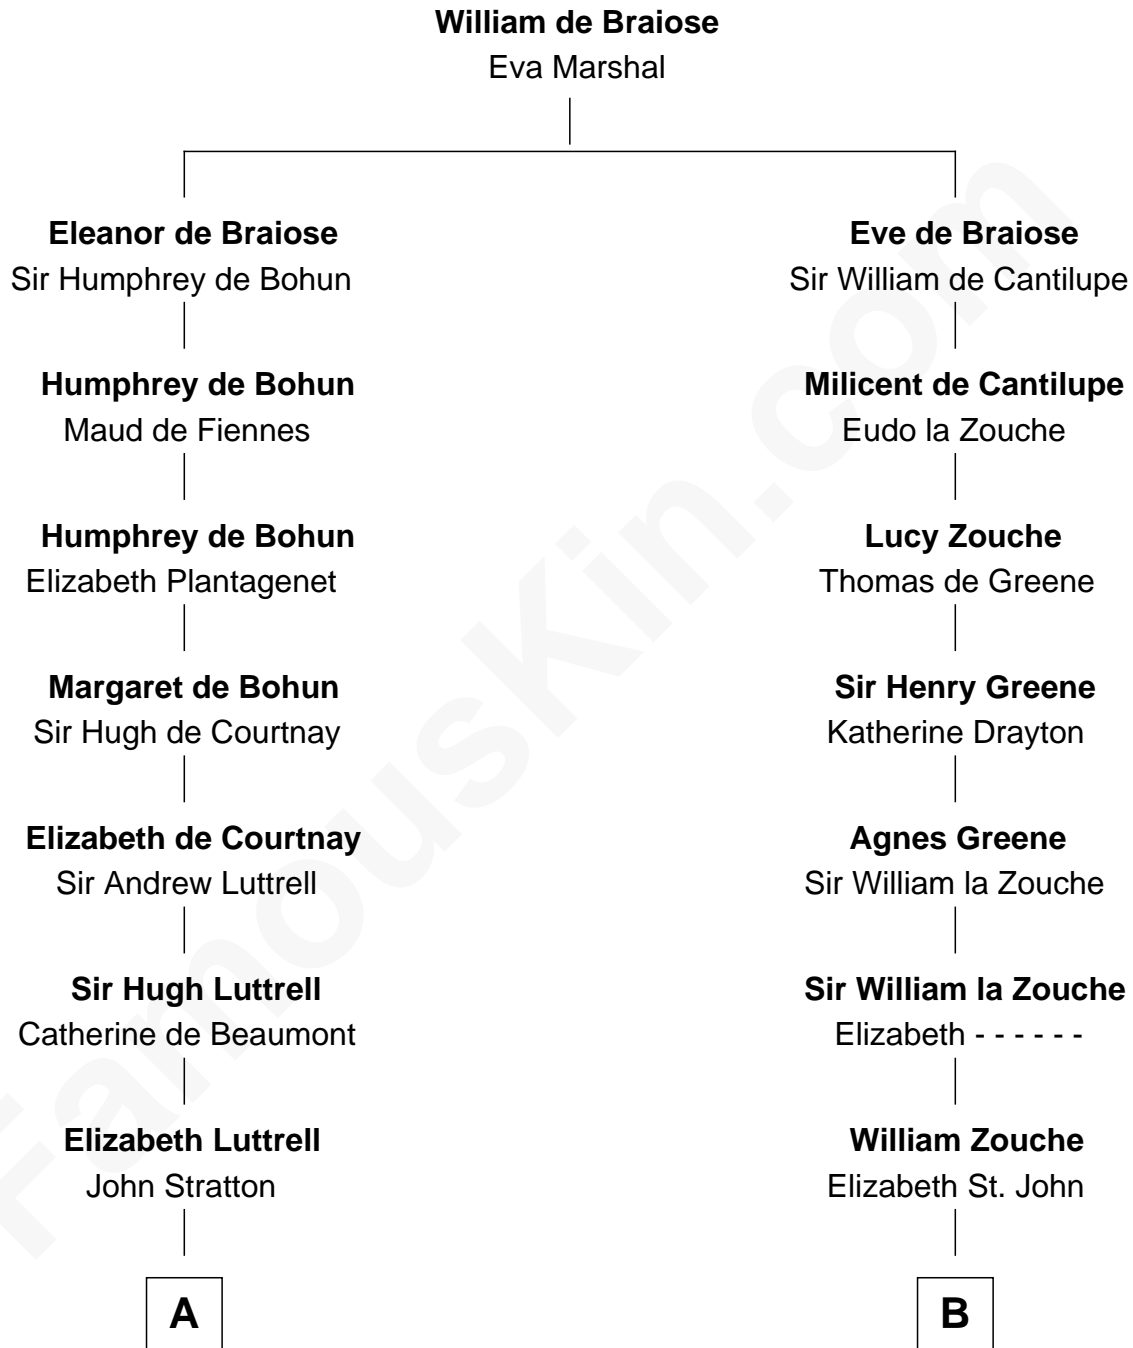

FamousKin.com
Relationship Chart of
Benjamin Harrison
23rd U.S. President

12th cousin 7 times removed of
Robert Catesby
Leader of Gunpowder Plot

C

—
Gen. William Henry Harrison

Anna Tuthill Symmes

—
John Scott Harrison

Elizabeth Ramsey Irwin

—
Benjamin Harrison

23rd U.S. President

FamousKin.com