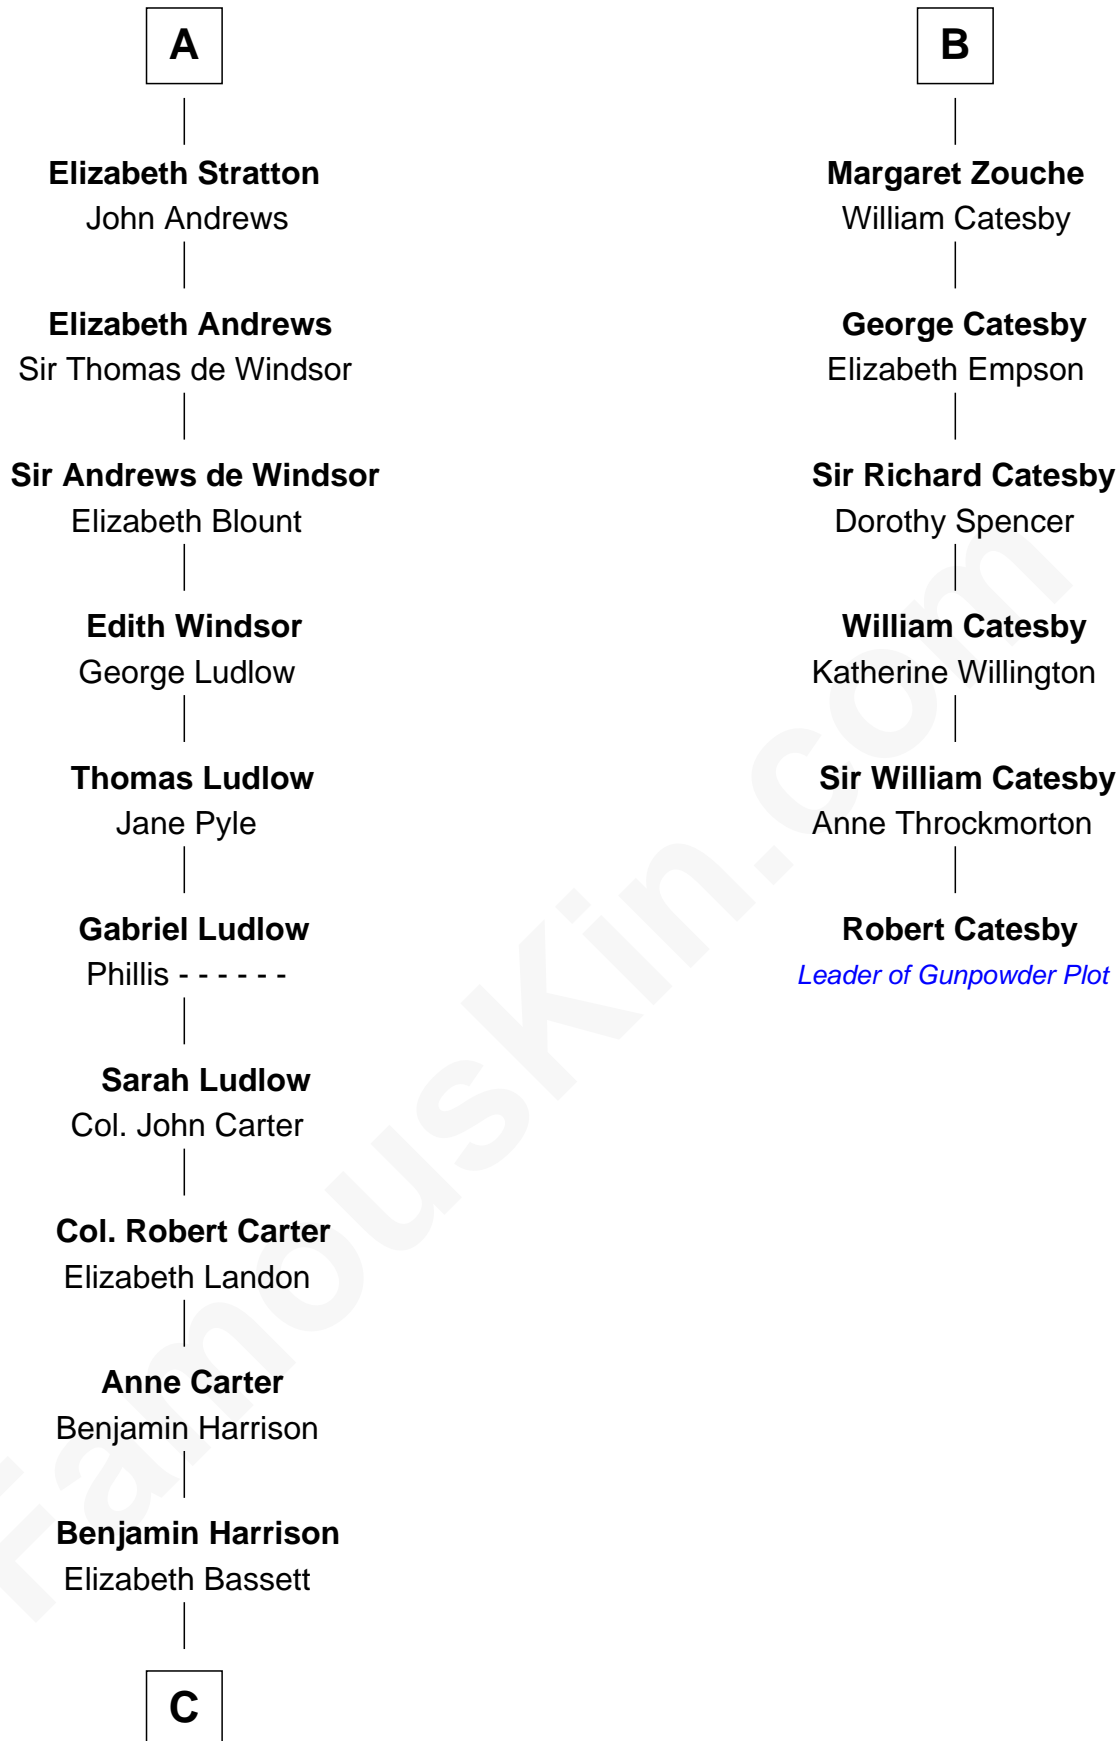

FamousKin.com
Relationship Chart of
Benjamin Harrison
23rd U.S. President

12th cousin 7 times removed of
Robert Catesby
Leader of Gunpowder Plot

C

—
Gen. William Henry Harrison

Anna Tuthill Symmes

—
John Scott Harrison

Elizabeth Ramsey Irwin

—
Benjamin Harrison

23rd U.S. President

FamousKin.com