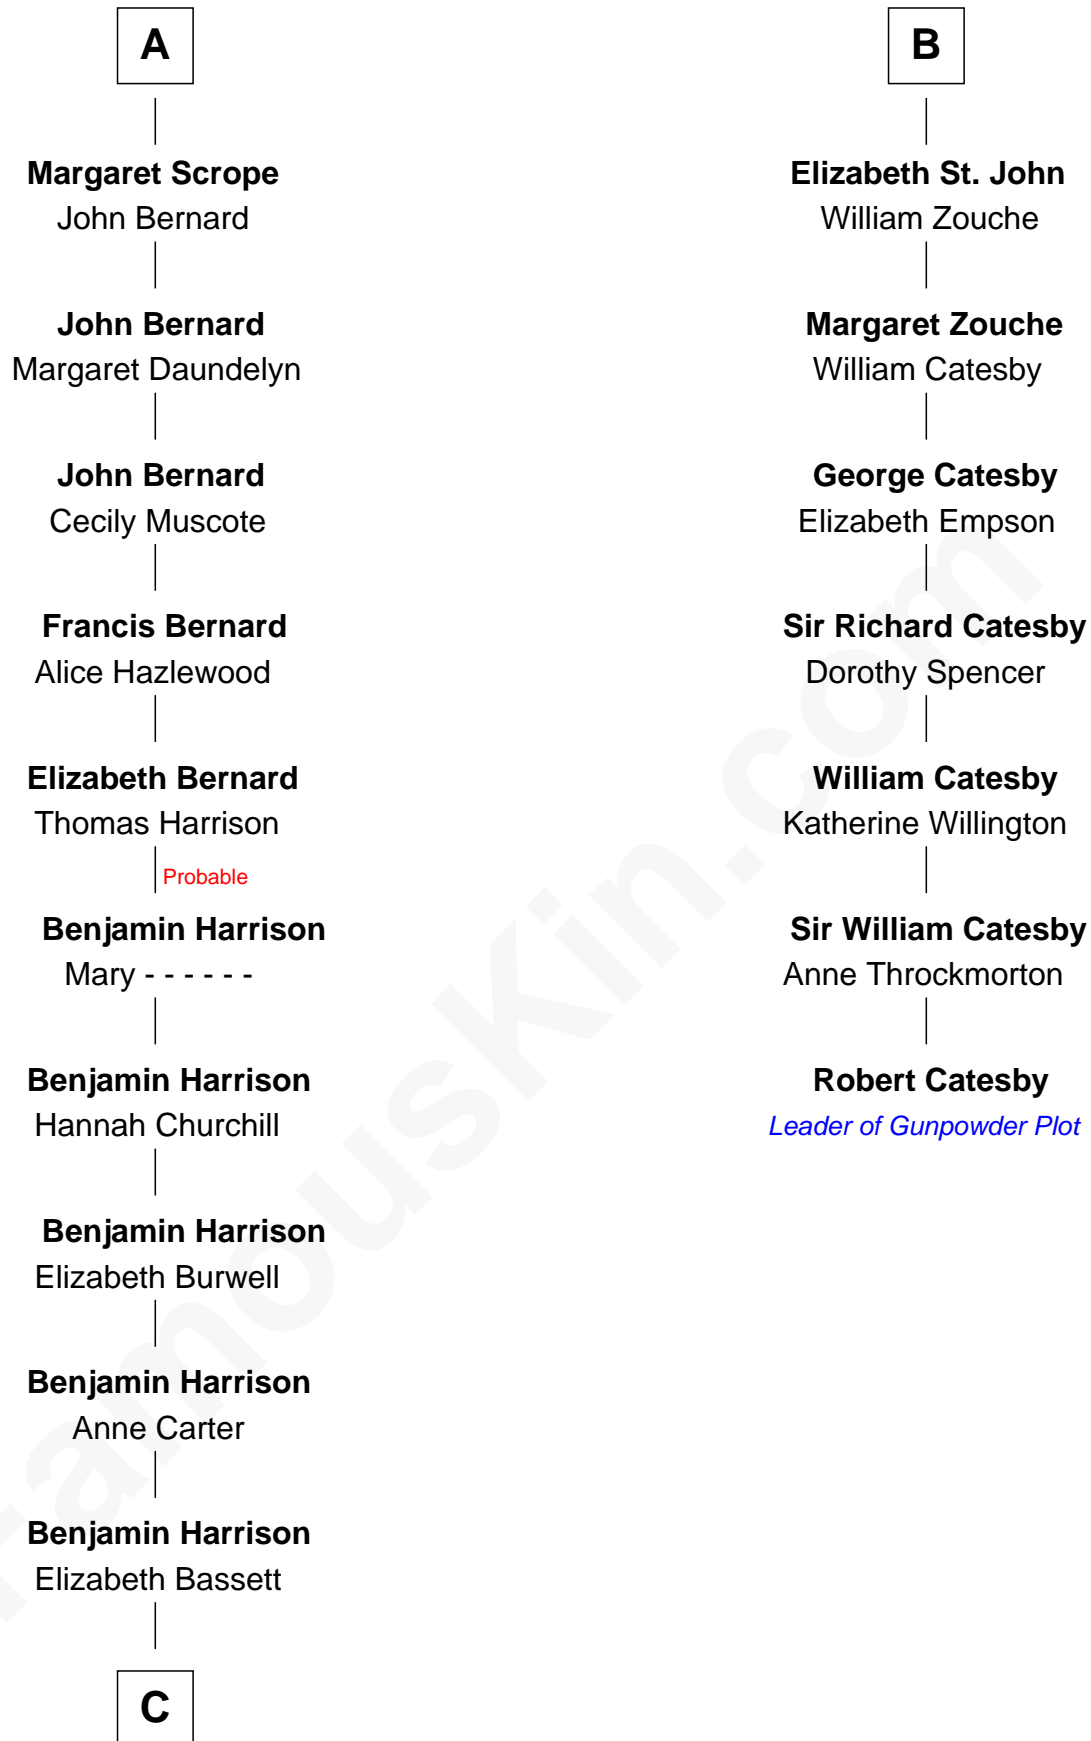

FamousKin.com
Relationship Chart of
Benjamin Harrison
23rd U.S. President

13th cousin 6 times removed of
Robert Catesby
Leader of Gunpowder Plot

C

—
Gen. William Henry Harrison

Anna Tuthill Symmes

—
John Scott Harrison

Elizabeth Ramsey Irwin

—
Benjamin Harrison

23rd U.S. President

FamousKin.com