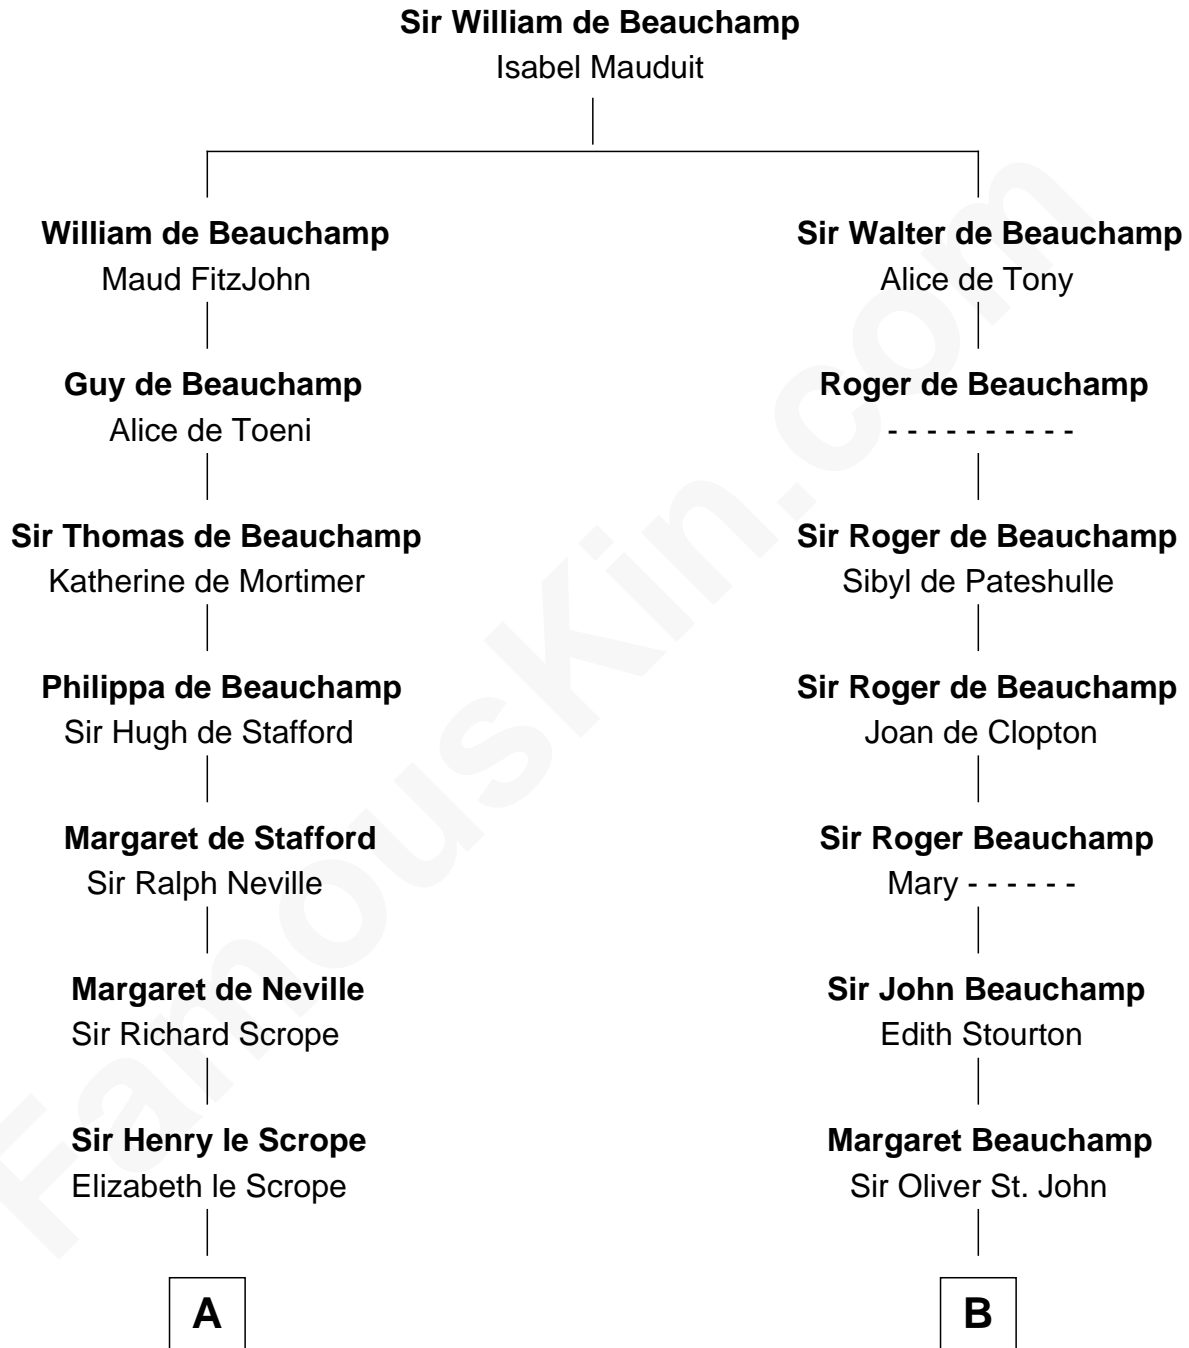

FamousKin.com
Relationship Chart of
Benjamin Harrison
23rd U.S. President

13th cousin 6 times removed of
Robert Catesby
Leader of Gunpowder Plot

C

—
Gen. William Henry Harrison

Anna Tuthill Symmes

—
John Scott Harrison

Elizabeth Ramsey Irwin

—
Benjamin Harrison

23rd U.S. President

FamousKin.com