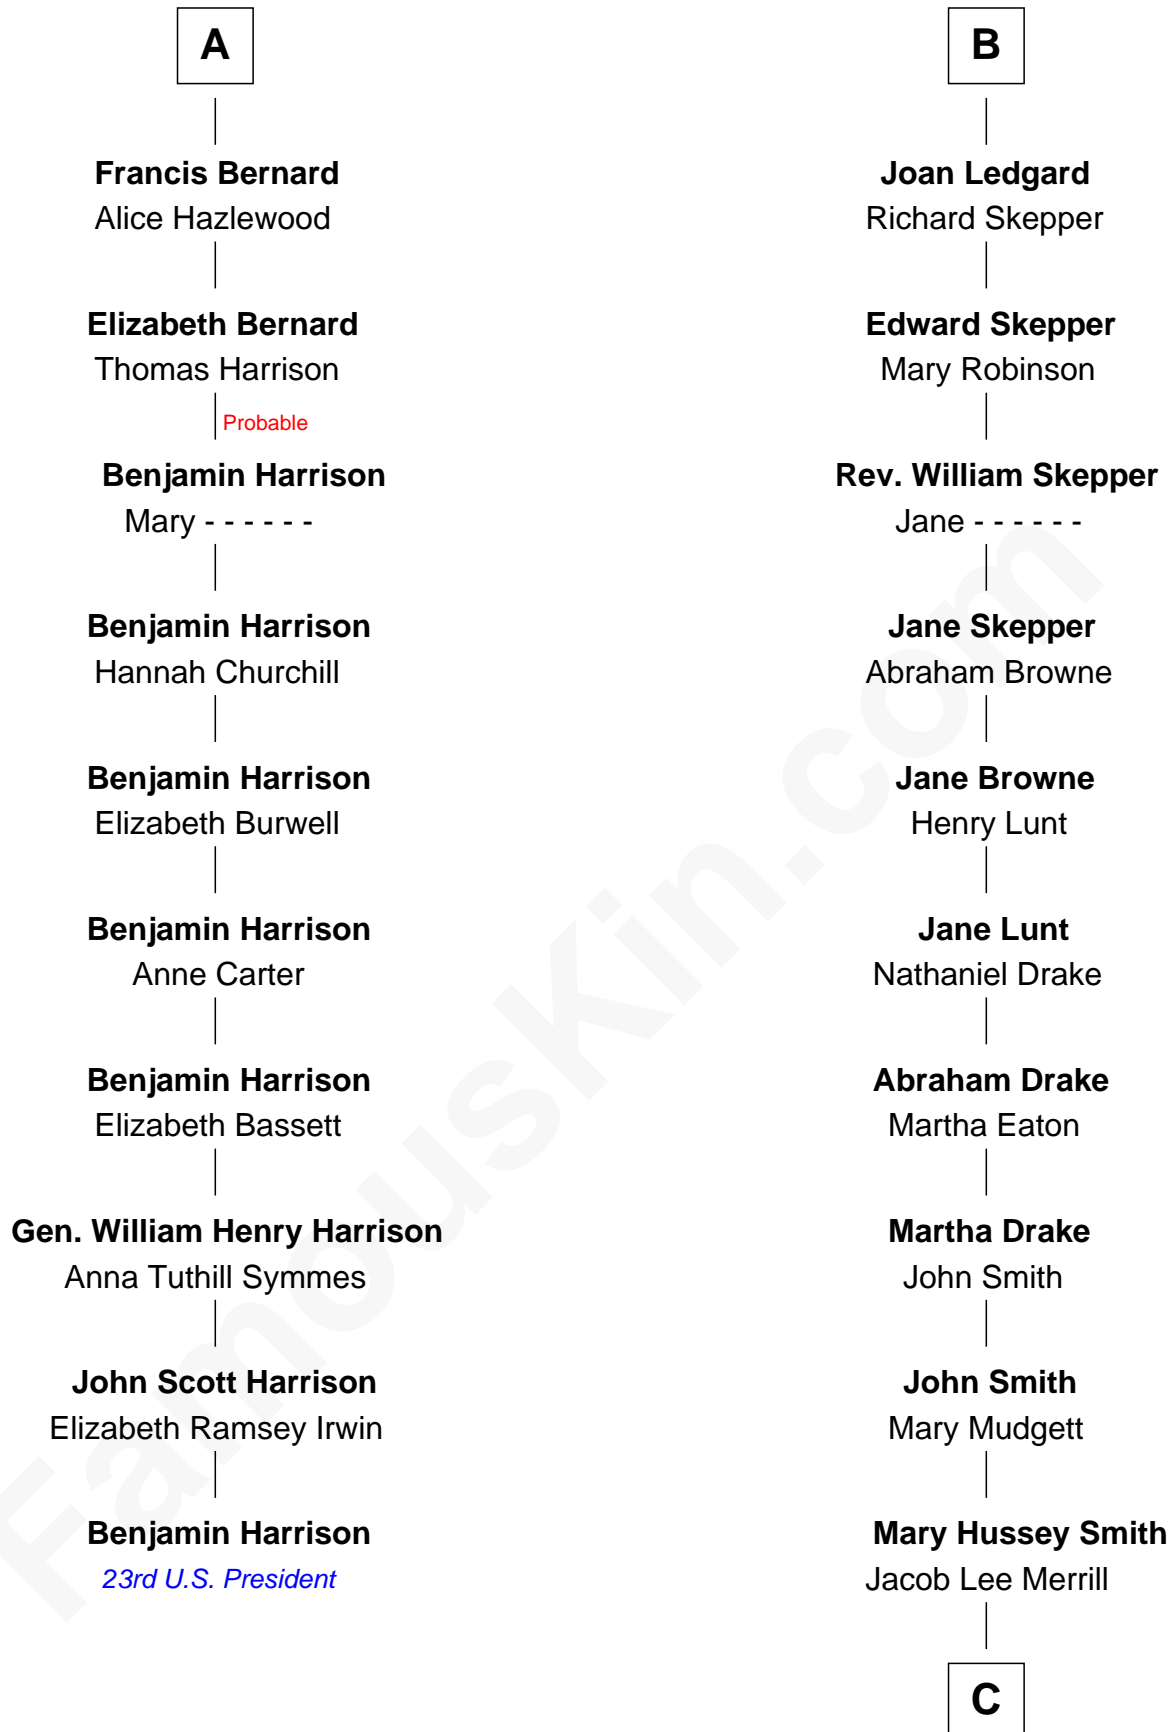

FamousKin.com
Relationship Chart of
Benjamin Harrison
23rd U.S. President

16th cousin 5 times removed of
Meghan Markle
Duchess of Sussex, TV Actress

Sir Ralph de Neville
 Alice de Audley

C

George David Merrill

Mary Bird

Gertrude May Merrill

Fred George Sanders

Doris Mary Rita Sanders

Gordon Arnold Markle

Thomas Wayne Markle

Doria Loyce Ragland

Meghan Markle