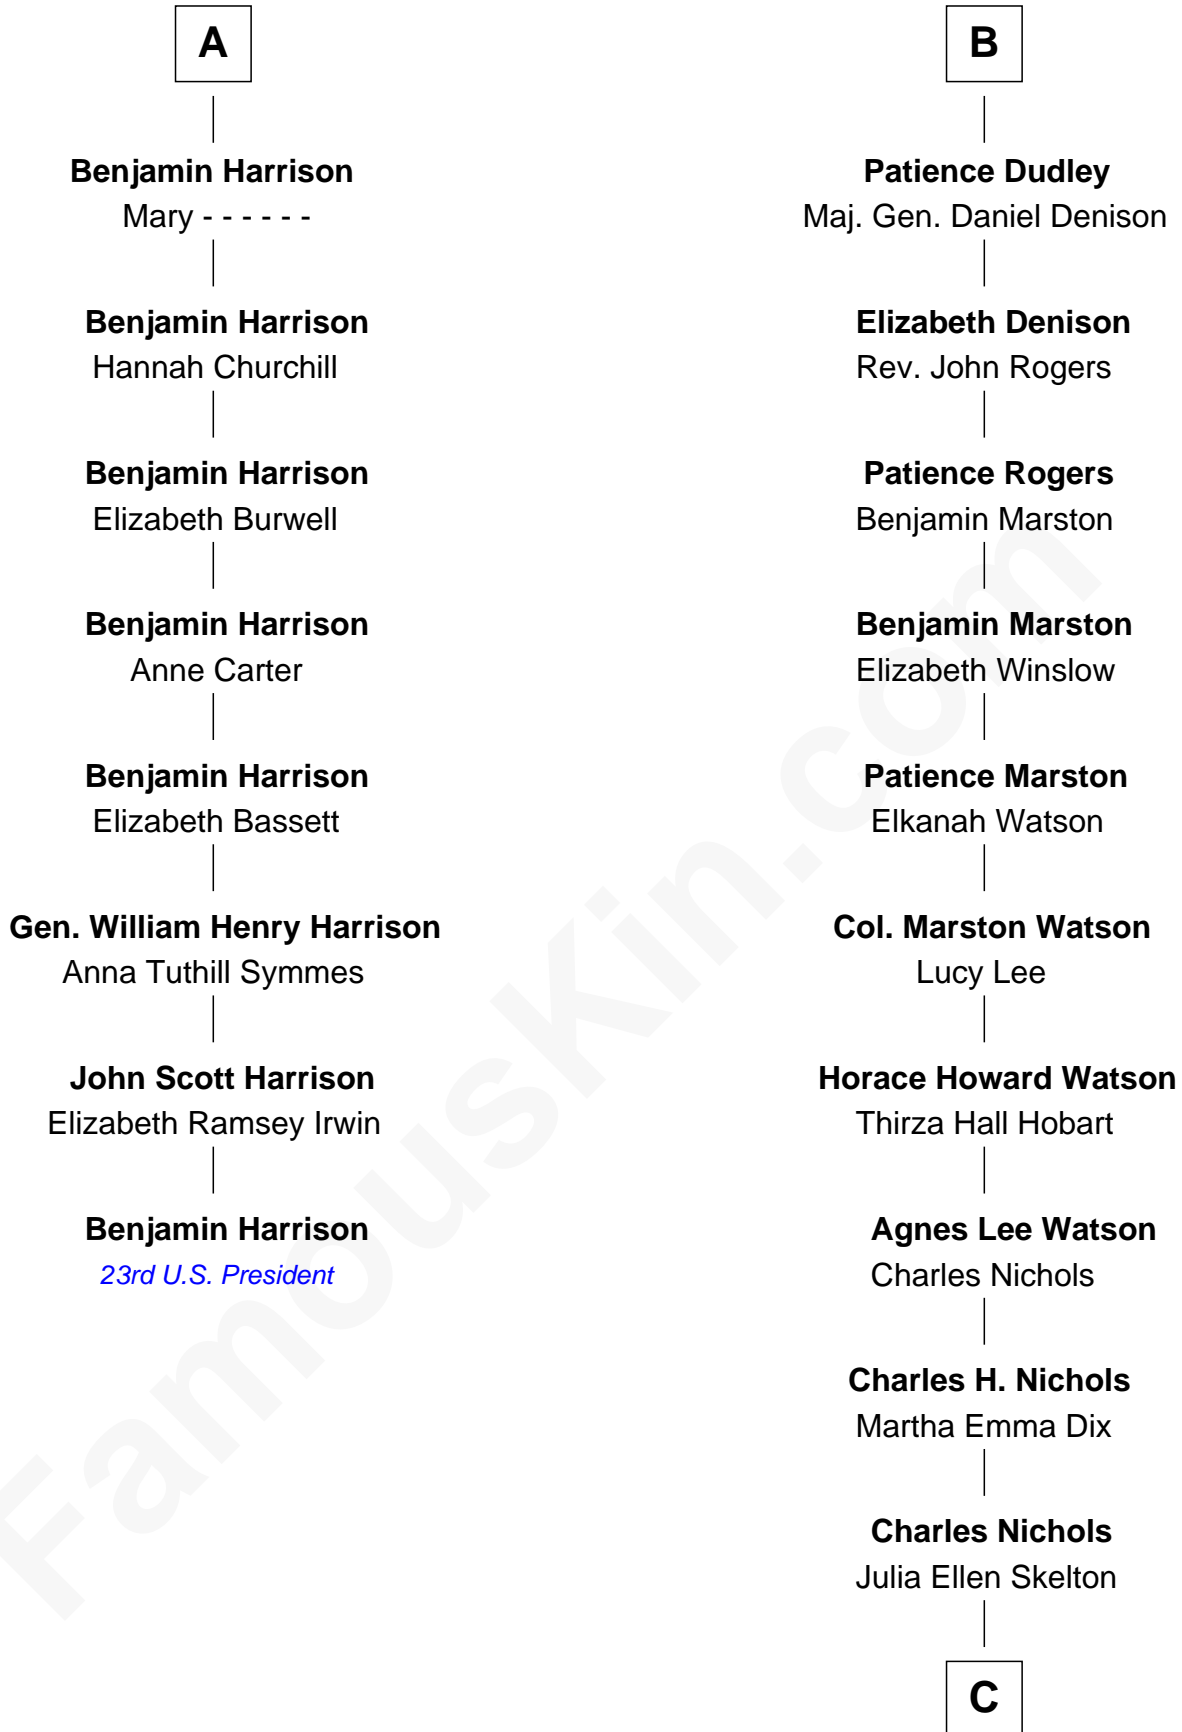

## Relationship Chart of

### Benjamin Harrison

23rd U.S. President

14th cousin 5 times removed of

**John Cena**  
Movie Actor and WWE Pro Wrestler

**C**

**Natalie Nichols**

Ulysses John Lupien

**Carol Frances Lupien**