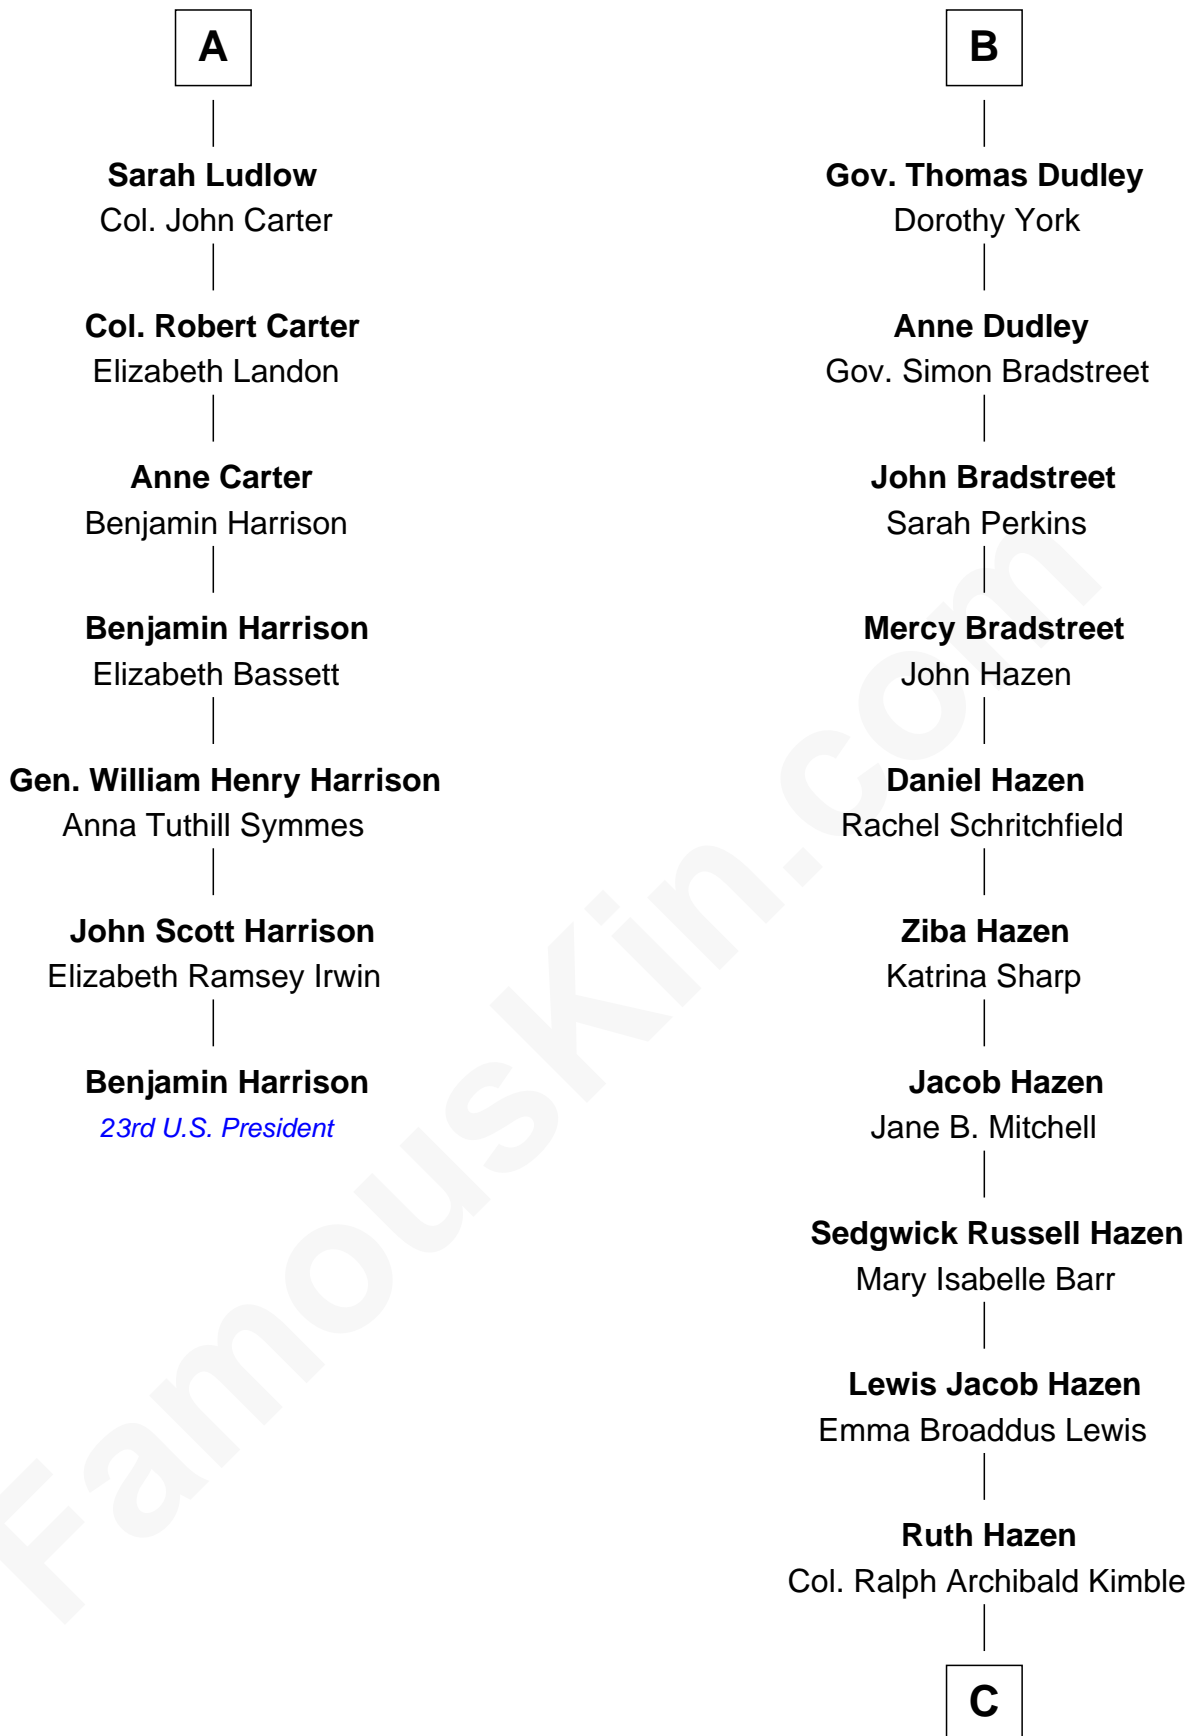

FamousKin.com

Relationship Chart of

Benjamin Harrison

23rd U.S. President

13th cousin 5 times removed of

J. K. Simmons
TV and Movie Actor

Sir Walter Blount
Sancha de Ayala

C