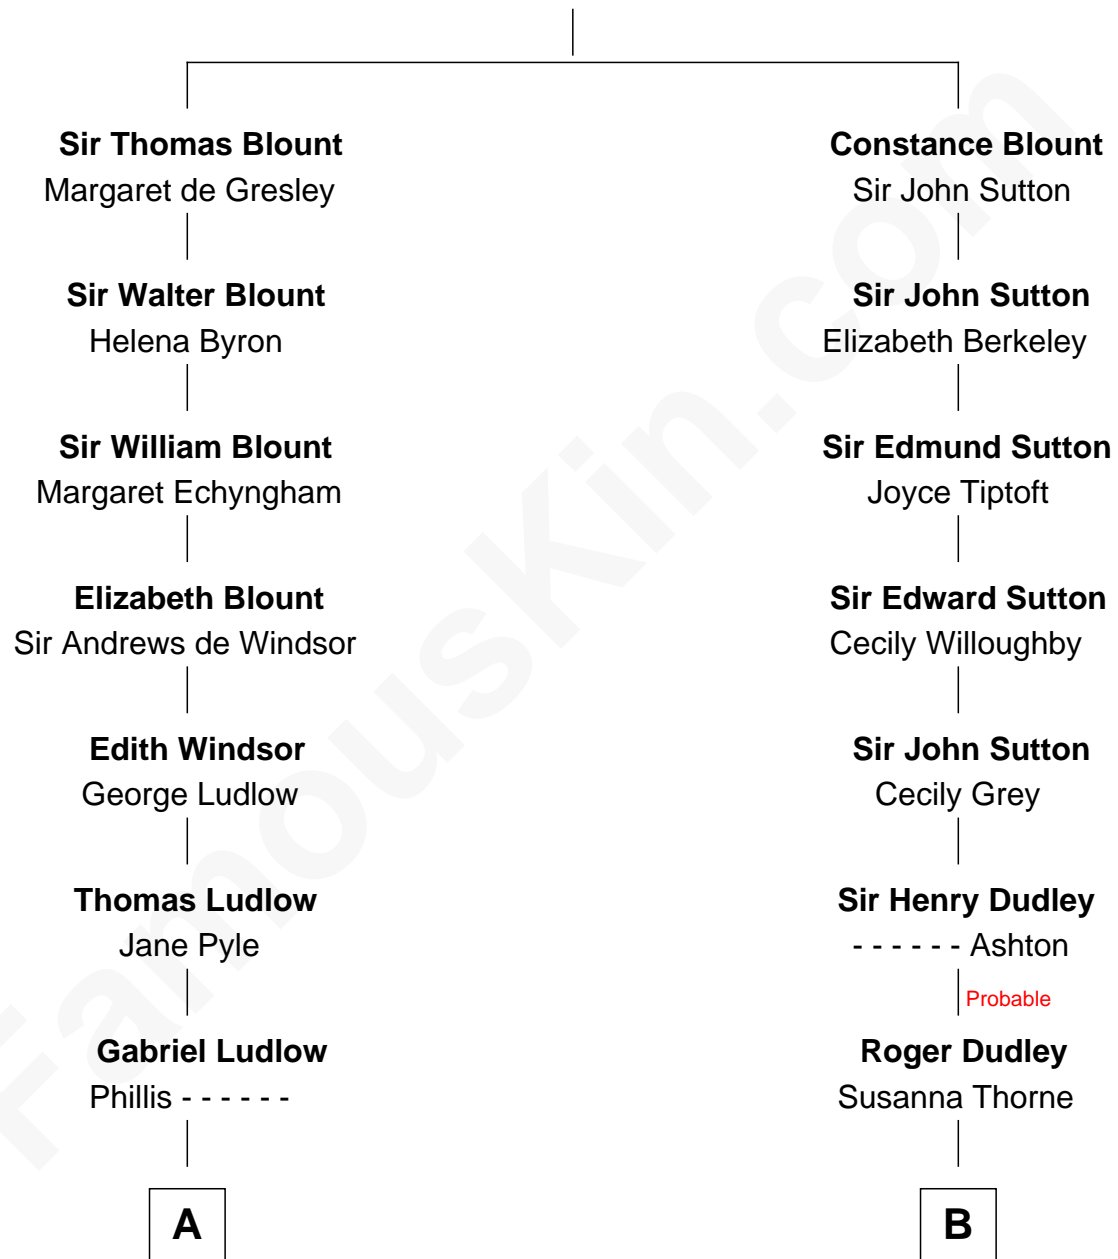

FamousKin.com

Relationship Chart of

Benjamin Harrison

23rd U.S. President

13th cousin 5 times removed of

J. K. Simmons
TV and Movie Actor

Sir Walter Blount
Sancha de Ayala

C