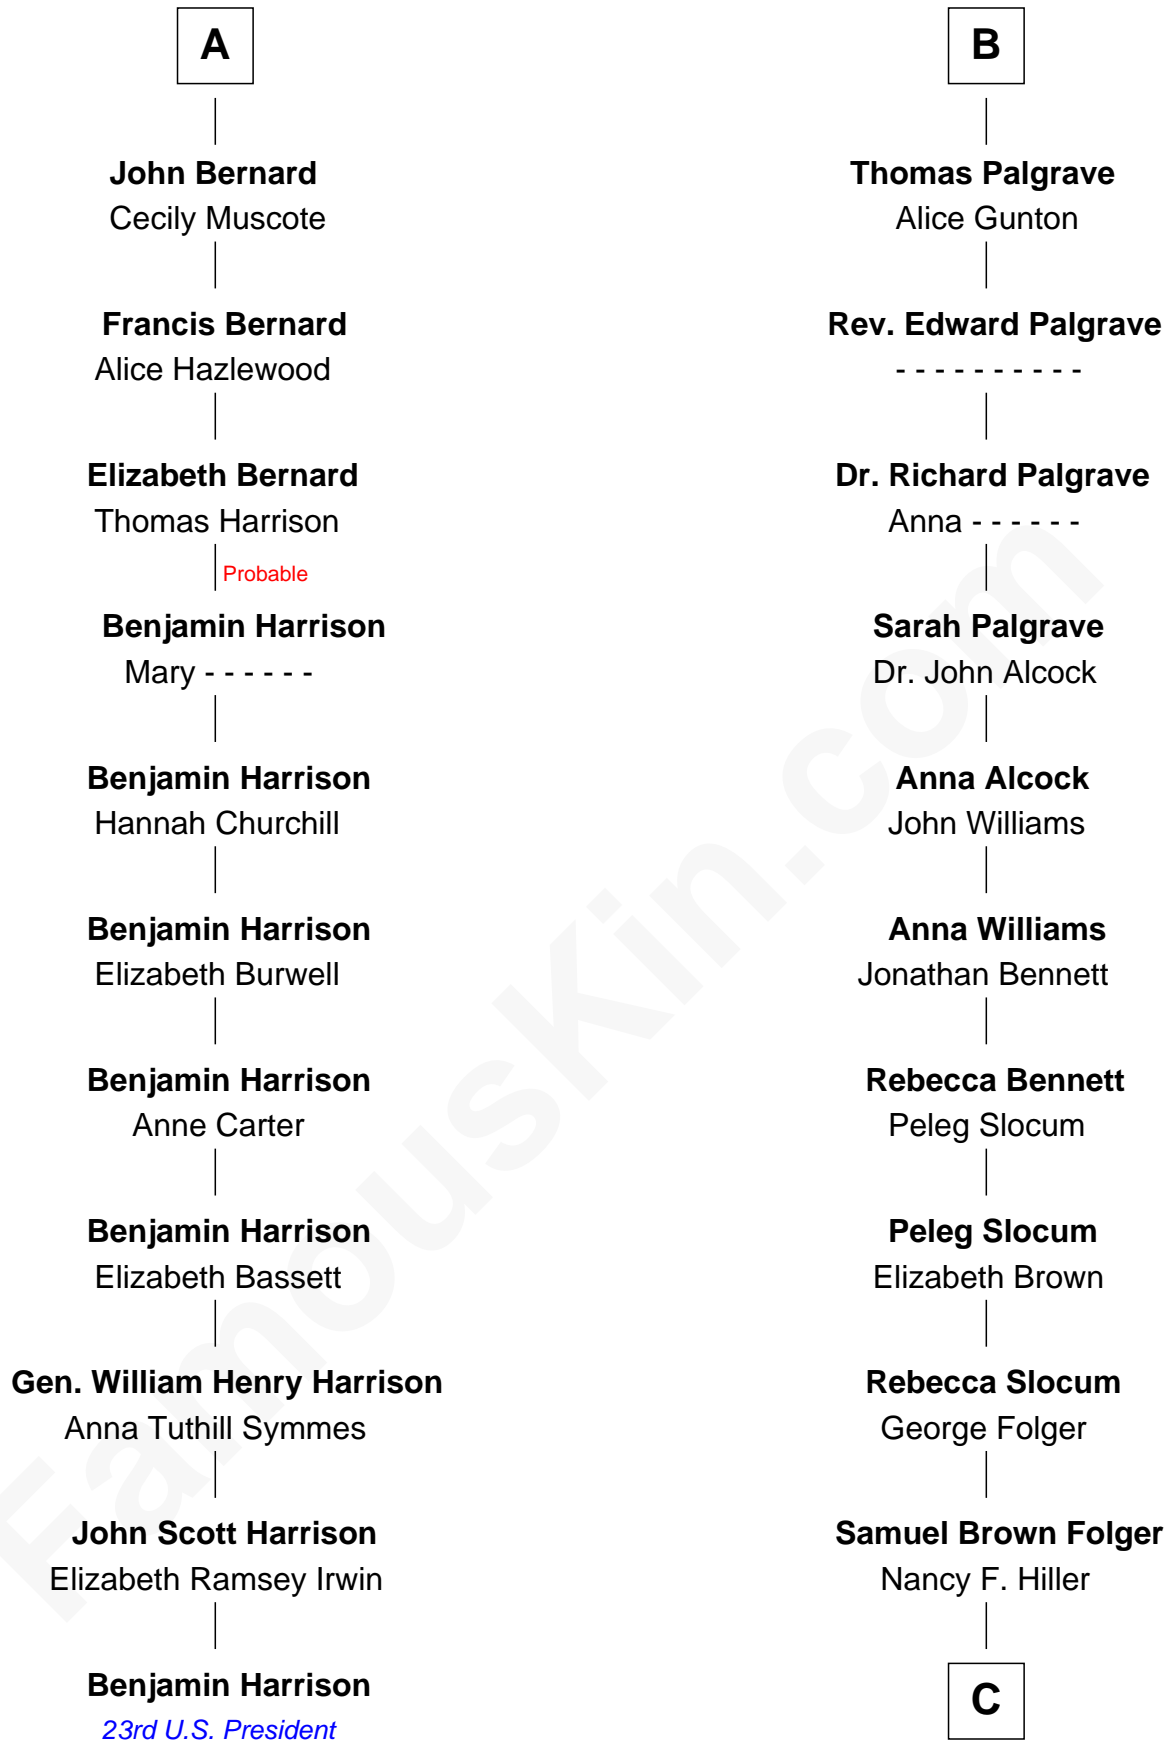

FamousKin.com
Relationship Chart of
Benjamin Harrison
23rd U.S. President

17th cousin 1 time removed of

Henry Clay Folger

Founder of Folger Shakespeare Library and Chairman of Standard Oil

Bartholomew de Badlesmere

Margaret de Clare

Margery de Badlesmere

Sir William de Ros

Maud de Roos

John de Welles

Margery de Welles

Stephen le Scrope

John le Scrope

Elizabeth de Badlesmere

Sir William de Bohun

Elizabeth de Bohun

Sir Richard Fitzalan

Elizabeth Fitzalan

Sir Robert Goushill

Elizabeth Goushill

Sir Robert Wingfield

Elizabeth Wingfield

Sir William Brandon

Eleanor Brandon

John Glemham

Anne Glemham

Henry Palgrave

B

C