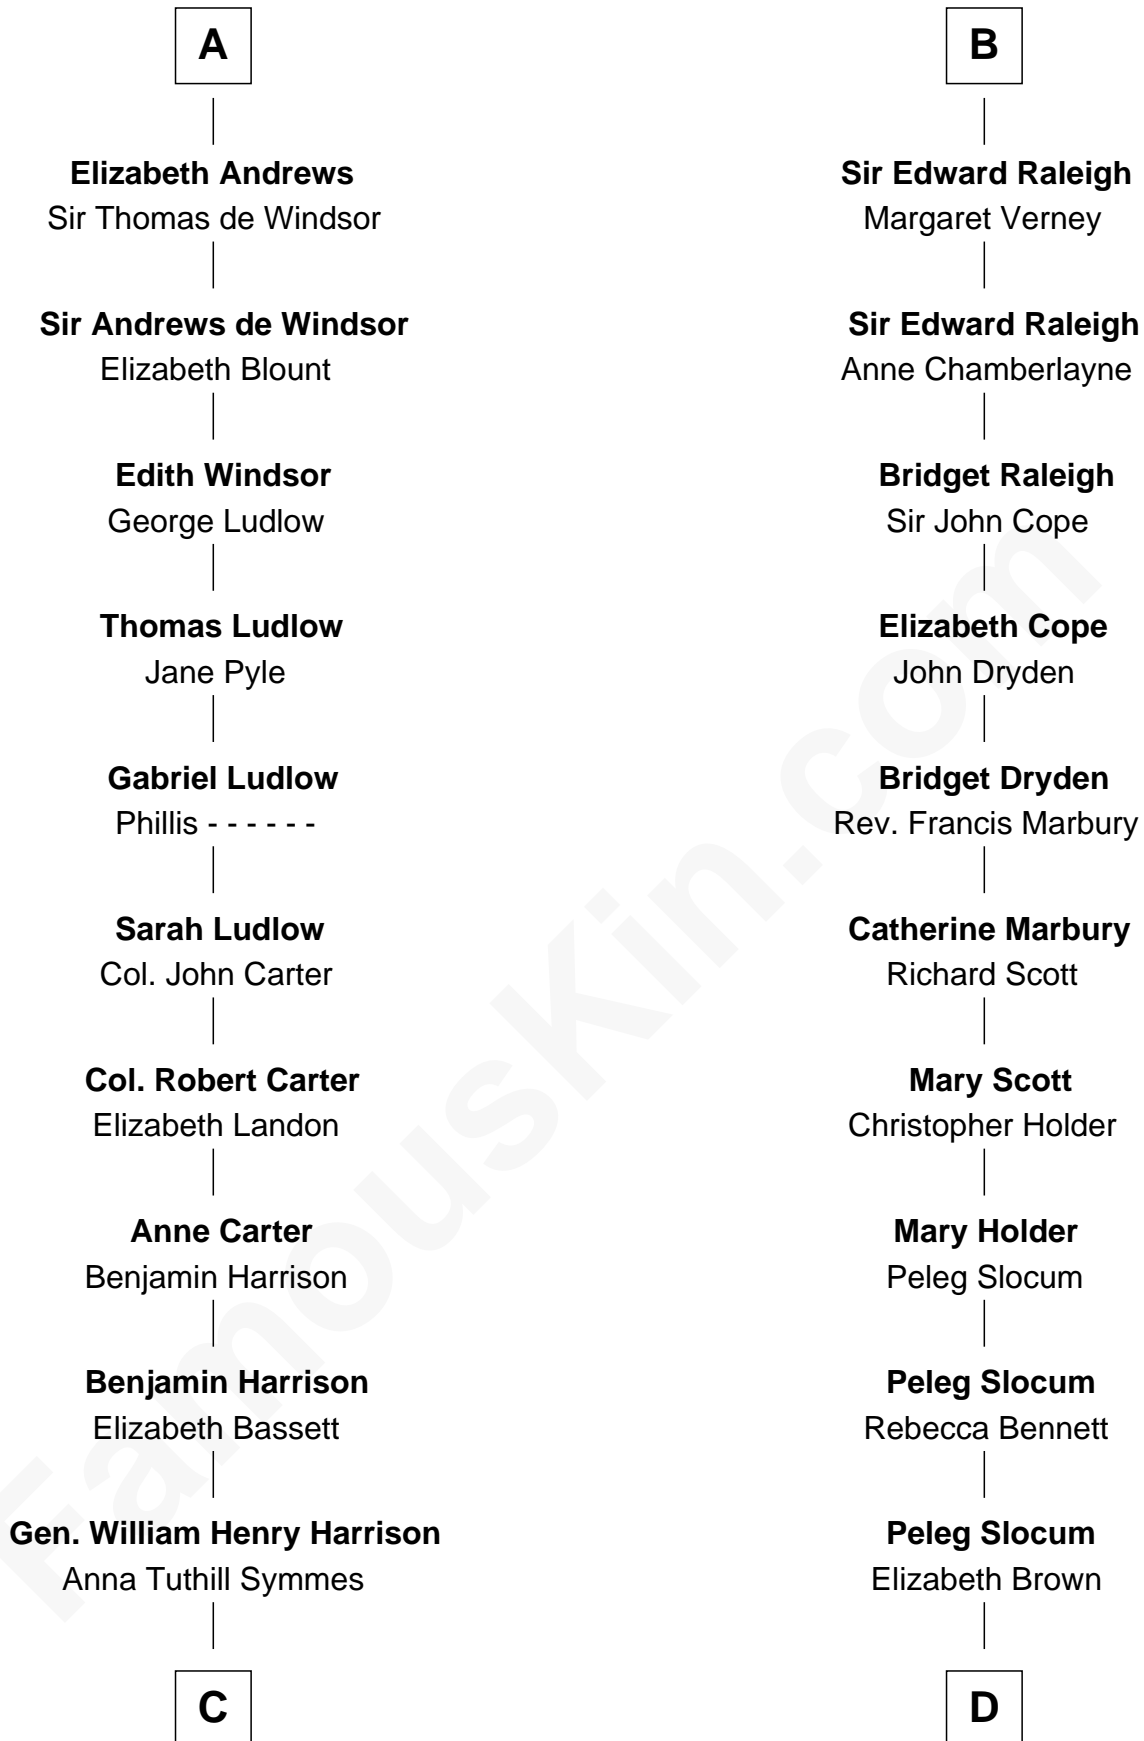

FamousKin.com
Relationship Chart of
Benjamin Harrison
23rd U.S. President

18th cousin 2 times removed of

Henry Clay Folger

Founder of Folger Shakespeare Library and Chairman of Standard Oil

Sir Hugh le Despencer
 Aveline Basset

Eleanor le Despencer
 Sir Hugh de Courtenay

Sir Hugh de Courtenay
 Agnes de St. John

Sir Hugh de Courtnay
 Margaret de Bohun

Elizabeth de Courtnay
 Sir Andrew Luttrell

Sir Hugh Luttrell
 Catherine de Beaumont

Elizabeth Luttrell
 John Stratton

Elizabeth Stratton
 John Andrews

A

Sir Hugh le Despencer
 Isabella de Beauchamp

Hugh le Despencer
 Eleanor de Clare

Sir Edward le Despencer
 Anne de Ferrers

Edward Despencer
 Elizabeth Burghersh

Margaret Despencer
 Robert de Ferrers

Phillippa Ferrers
 Sir Thomas Greene

Elizabeth Greene
 William Raleigh

B

C

John Scott Harrison
Elizabeth Ramsey Irwin

Benjamin Harrison
23rd U.S. President

D