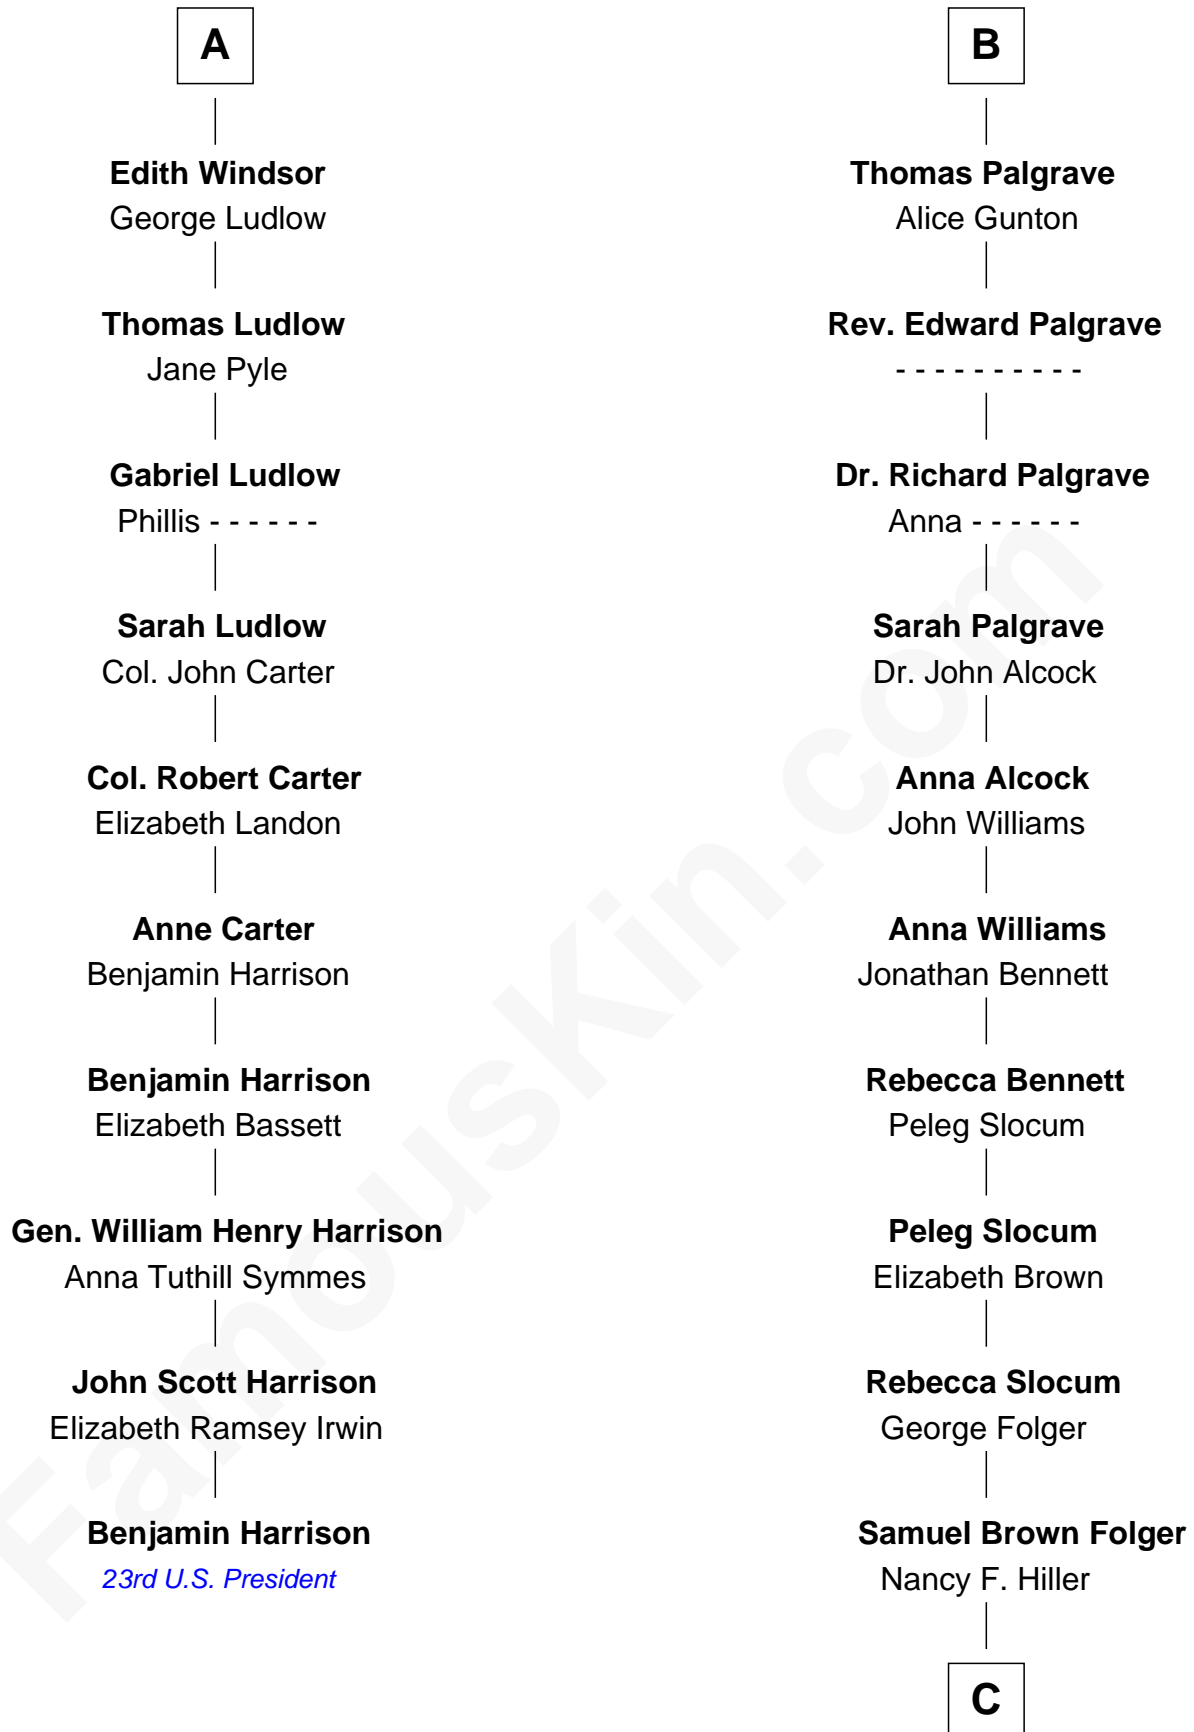

FamousKin.com
Relationship Chart of
Benjamin Harrison
23rd U.S. President

16th cousin 2 times removed of

Henry Clay Folger

Founder of Folger Shakespeare Library and Chairman of Standard Oil

Humphrey de Bohun
 Elizabeth Plantagenet

C

Henry Clay Folger

Eliza Jane Clark

Henry Clay Folger

Chairman of Standard Oil

FamousKin.com