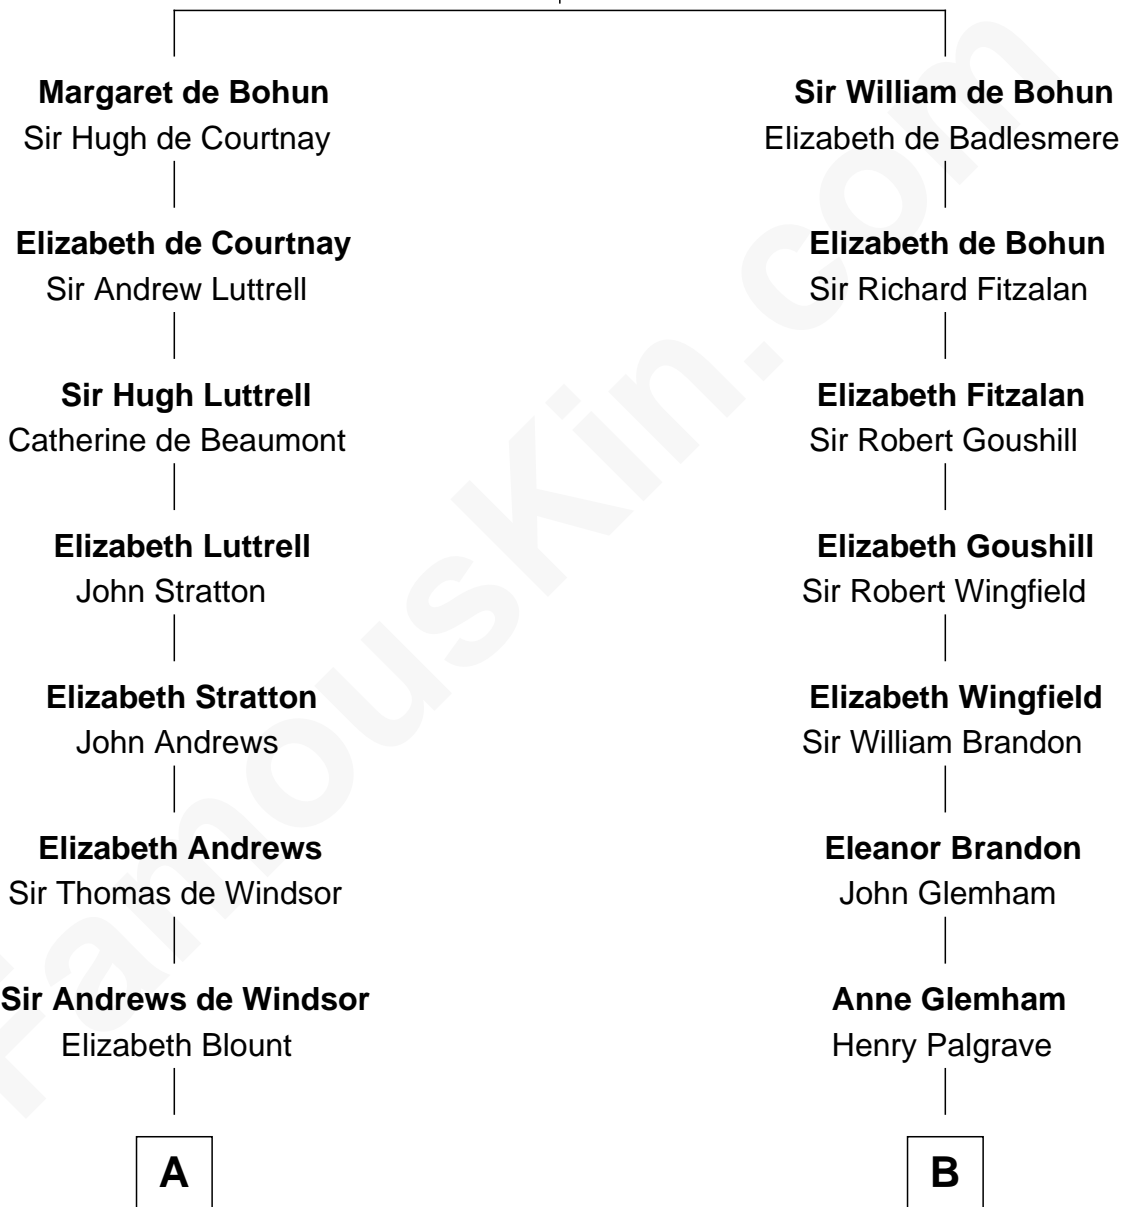

FamousKin.com
Relationship Chart of
Benjamin Harrison
23rd U.S. President

16th cousin 2 times removed of

Henry Clay Folger

Founder of Folger Shakespeare Library and Chairman of Standard Oil

Humphrey de Bohun
 Elizabeth Plantagenet

C

Henry Clay Folger

Eliza Jane Clark

Henry Clay Folger

Chairman of Standard Oil

FamousKin.com