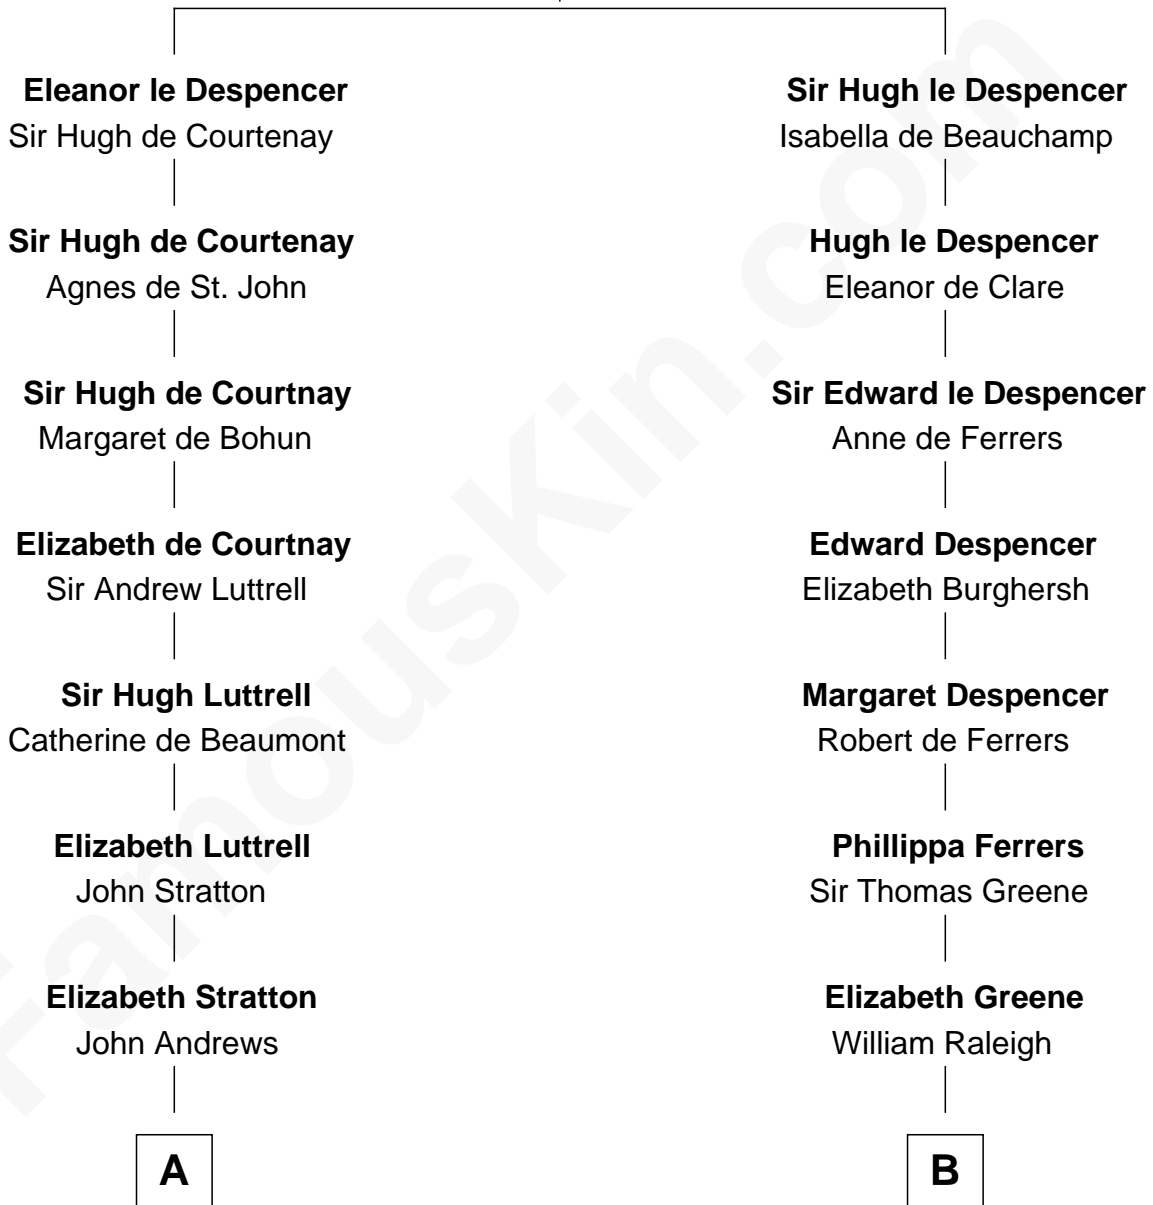

FamousKin.com
Relationship Chart of
Benjamin Harrison
23rd U.S. President

18th cousin 1 time removed of

J. A. Folger
Founder of Folger Coffee Company

Sir Hugh le Despencer
 Aveline Basset

C

John Scott Harrison
Elizabeth Ramsey Irwin

Benjamin Harrison
23rd U.S. President

D

Rebecca Slocum
George Folger

Samuel Brown Folger
Nancy F. Hiller

J. A. Folger
Founder of Folger Coffee Co.

FamousKin.com