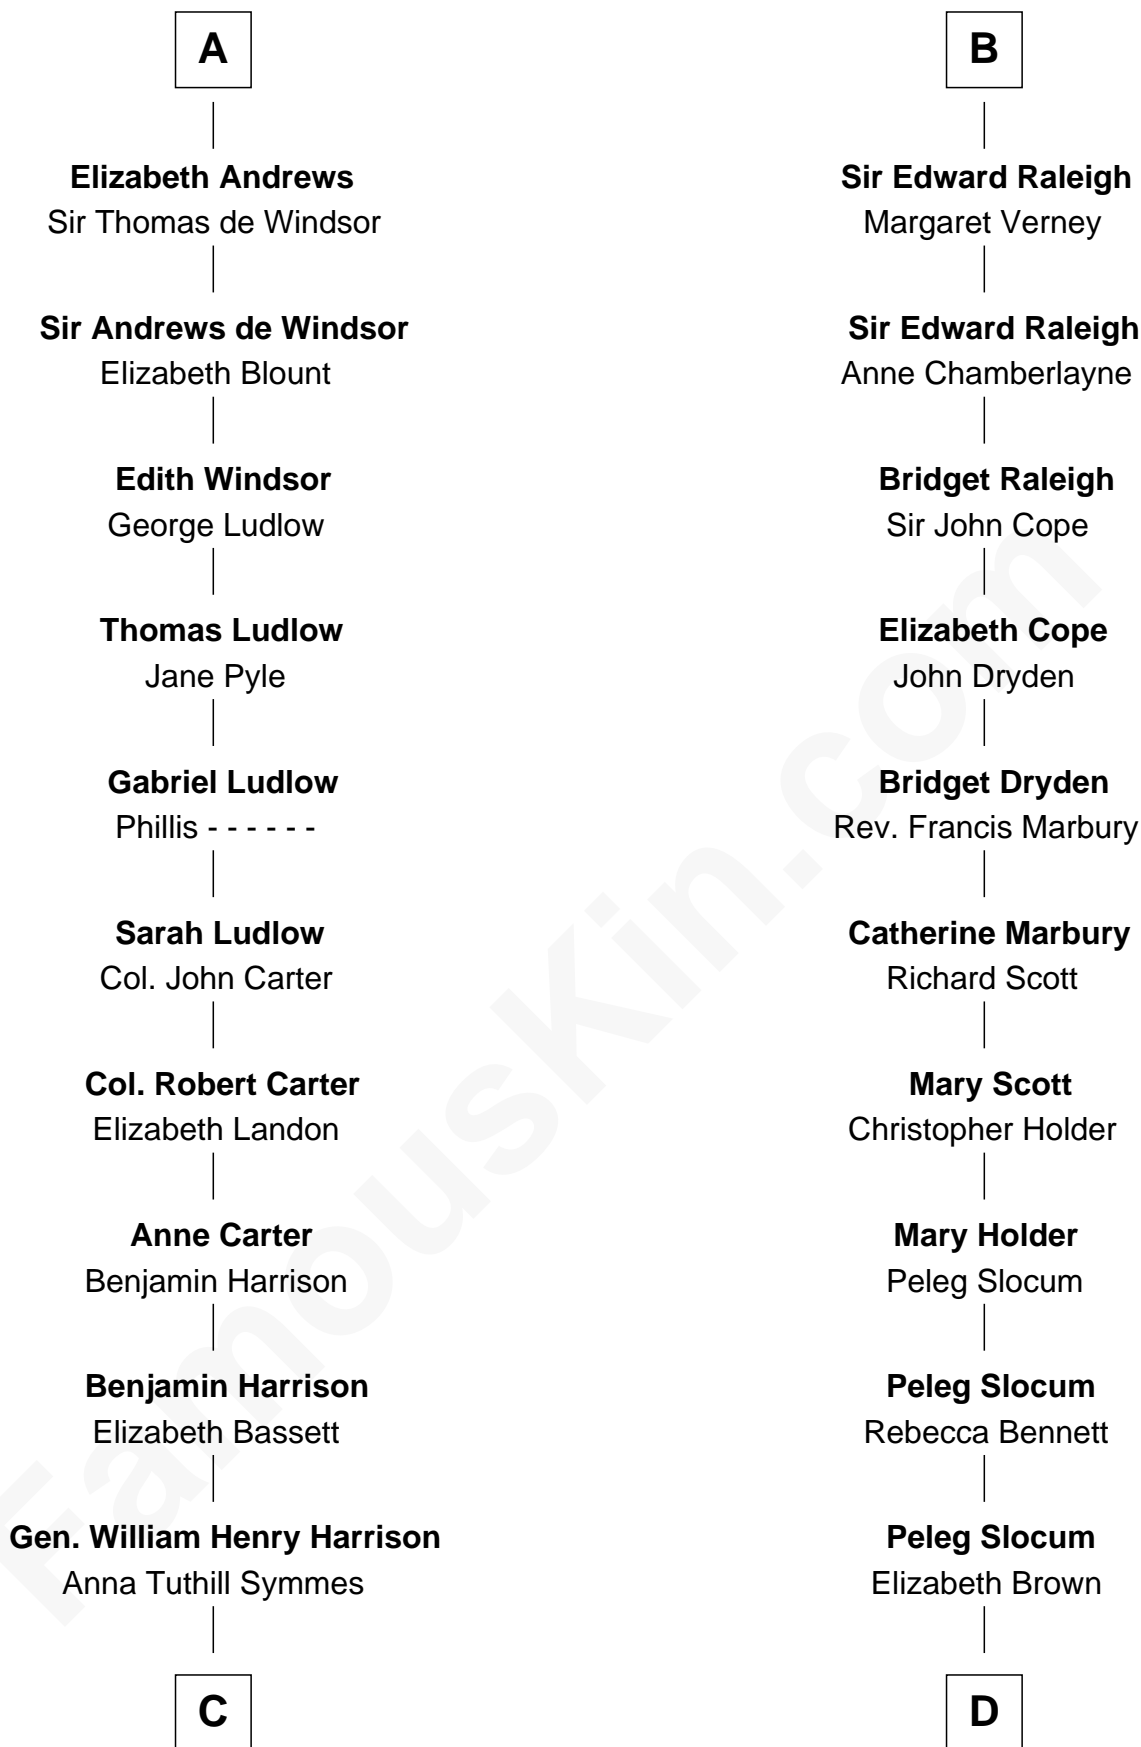

FamousKin.com
Relationship Chart of
Benjamin Harrison
23rd U.S. President

18th cousin 1 time removed of

J. A. Folger
Founder of Folger Coffee Company

Sir Hugh le Despencer
 Aveline Basset

C

John Scott Harrison
Elizabeth Ramsey Irwin

Benjamin Harrison
23rd U.S. President

D

Rebecca Slocum
George Folger

Samuel Brown Folger
Nancy F. Hiller

J. A. Folger
Founder of Folger Coffee Co.

FamousKin.com