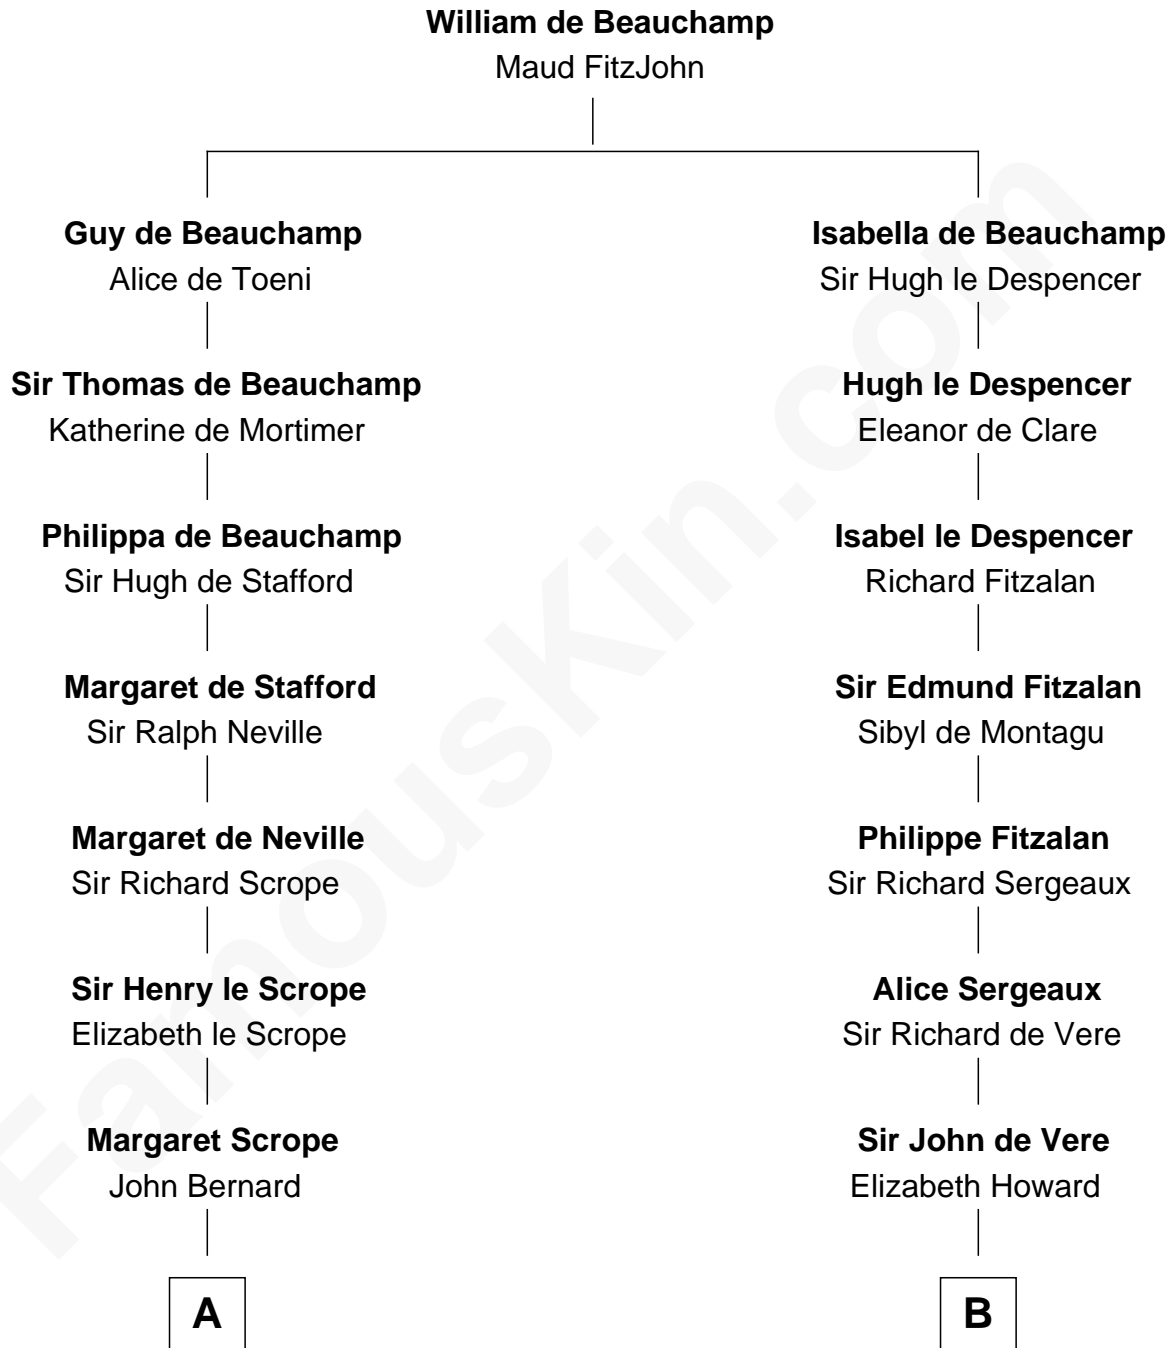

FamousKin.com Relationship Chart of

Benjamin Harrison

23rd U.S. President

17th cousin 1 time removed of

Samuel Howard

Boston Tea Party Participant

C

John Scott Harrison
Elizabeth Ramsey Irwin

Benjamin Harrison
23rd U.S. President

FamousKin.com