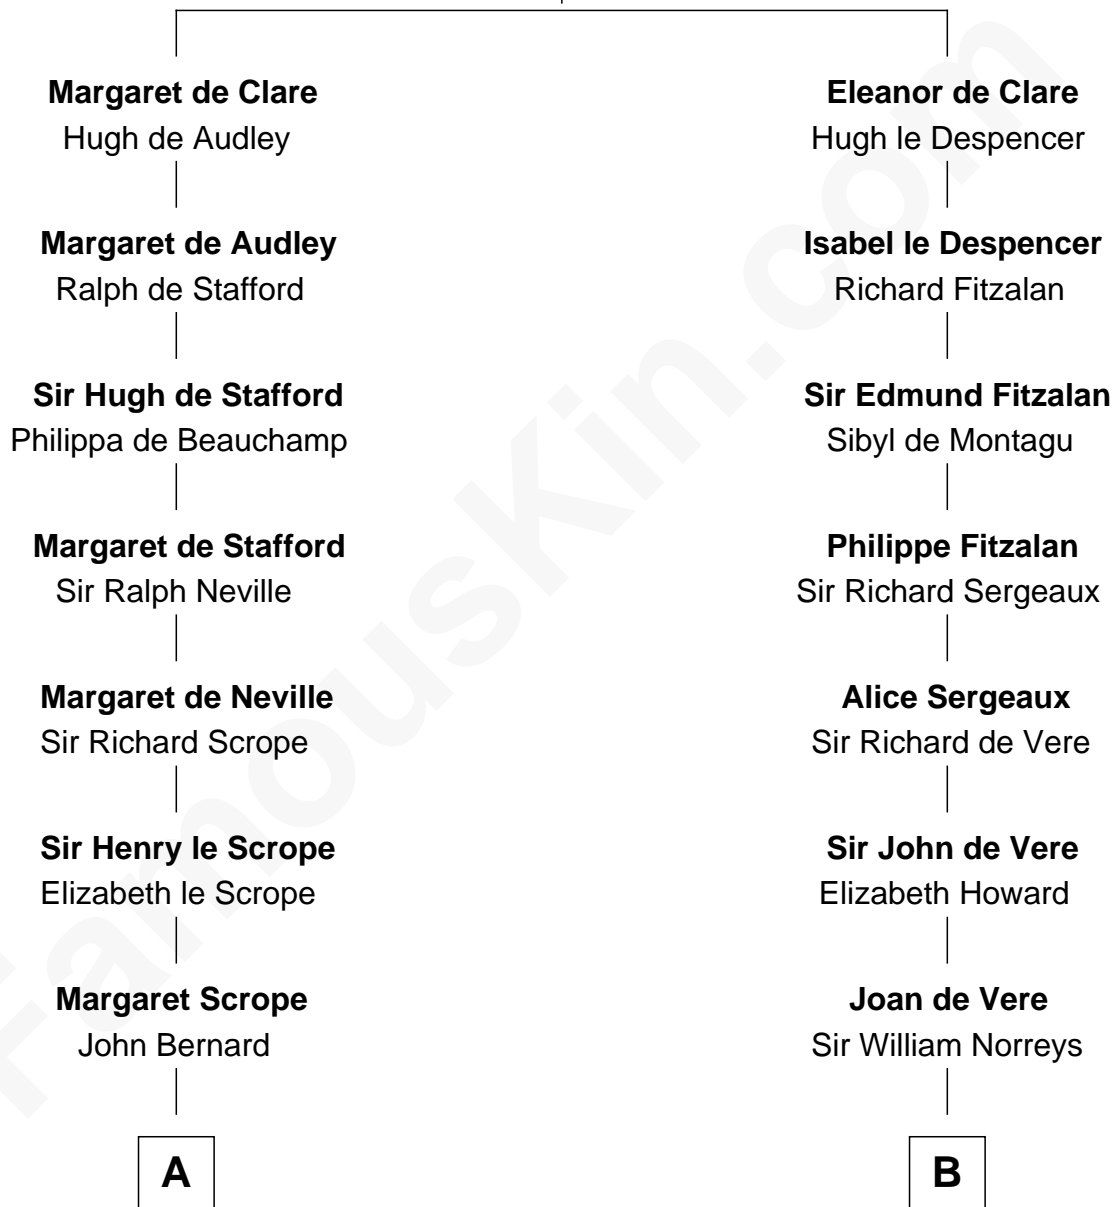

FamousKin.com
Relationship Chart of
Benjamin Harrison
23rd U.S. President

16th cousin 2 times removed of

Samuel Howard
Boston Tea Party Participant

Sir Gilbert de Clare
 Joan of Acre

C

John Scott Harrison
Elizabeth Ramsey Irwin

Benjamin Harrison
23rd U.S. President

FamousKin.com