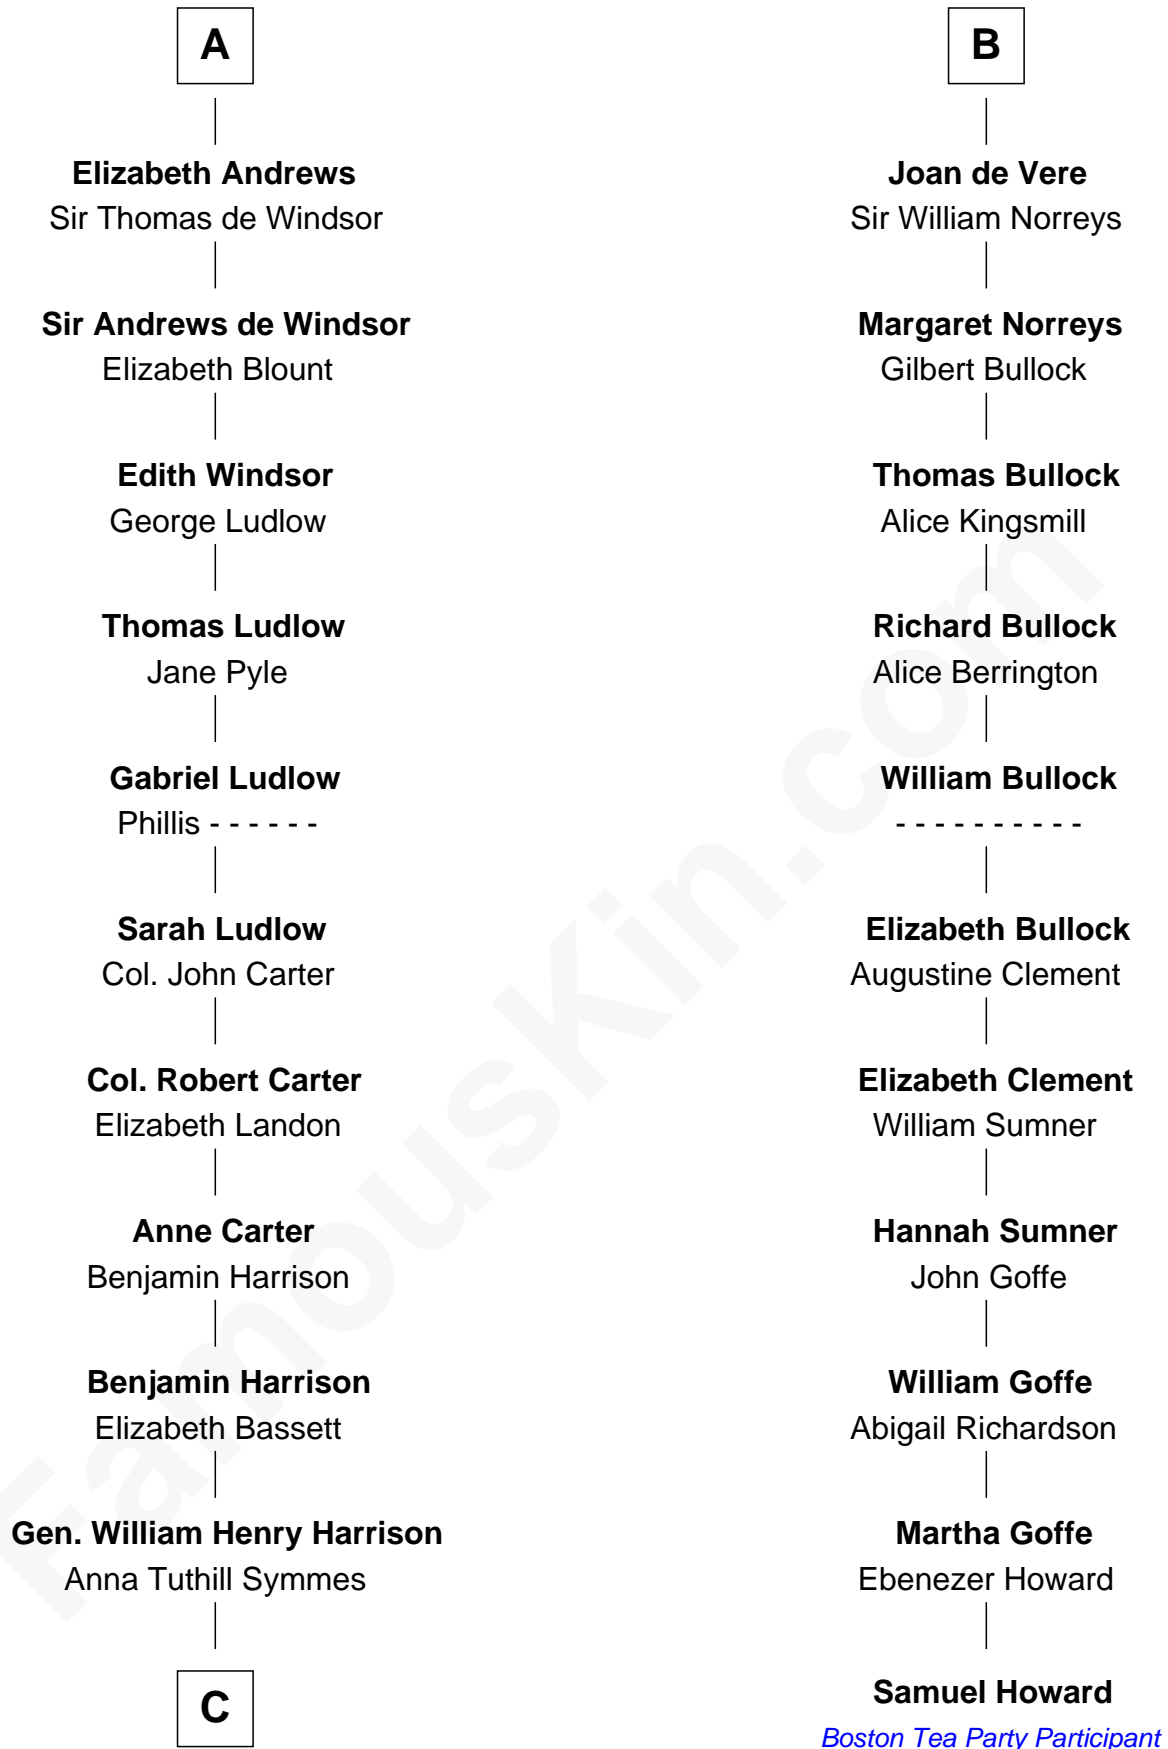

**FamousKin.com**  
**Relationship Chart of**  
**Benjamin Harrison**  
*23rd U.S. President*

17th cousin 1 time removed of  
**Samuel Howard**  
*Boston Tea Party Participant*

**C**

**John Scott Harrison**  
Elizabeth Ramsey Irwin

**Benjamin Harrison**  
*23rd U.S. President*

FamousKin.com