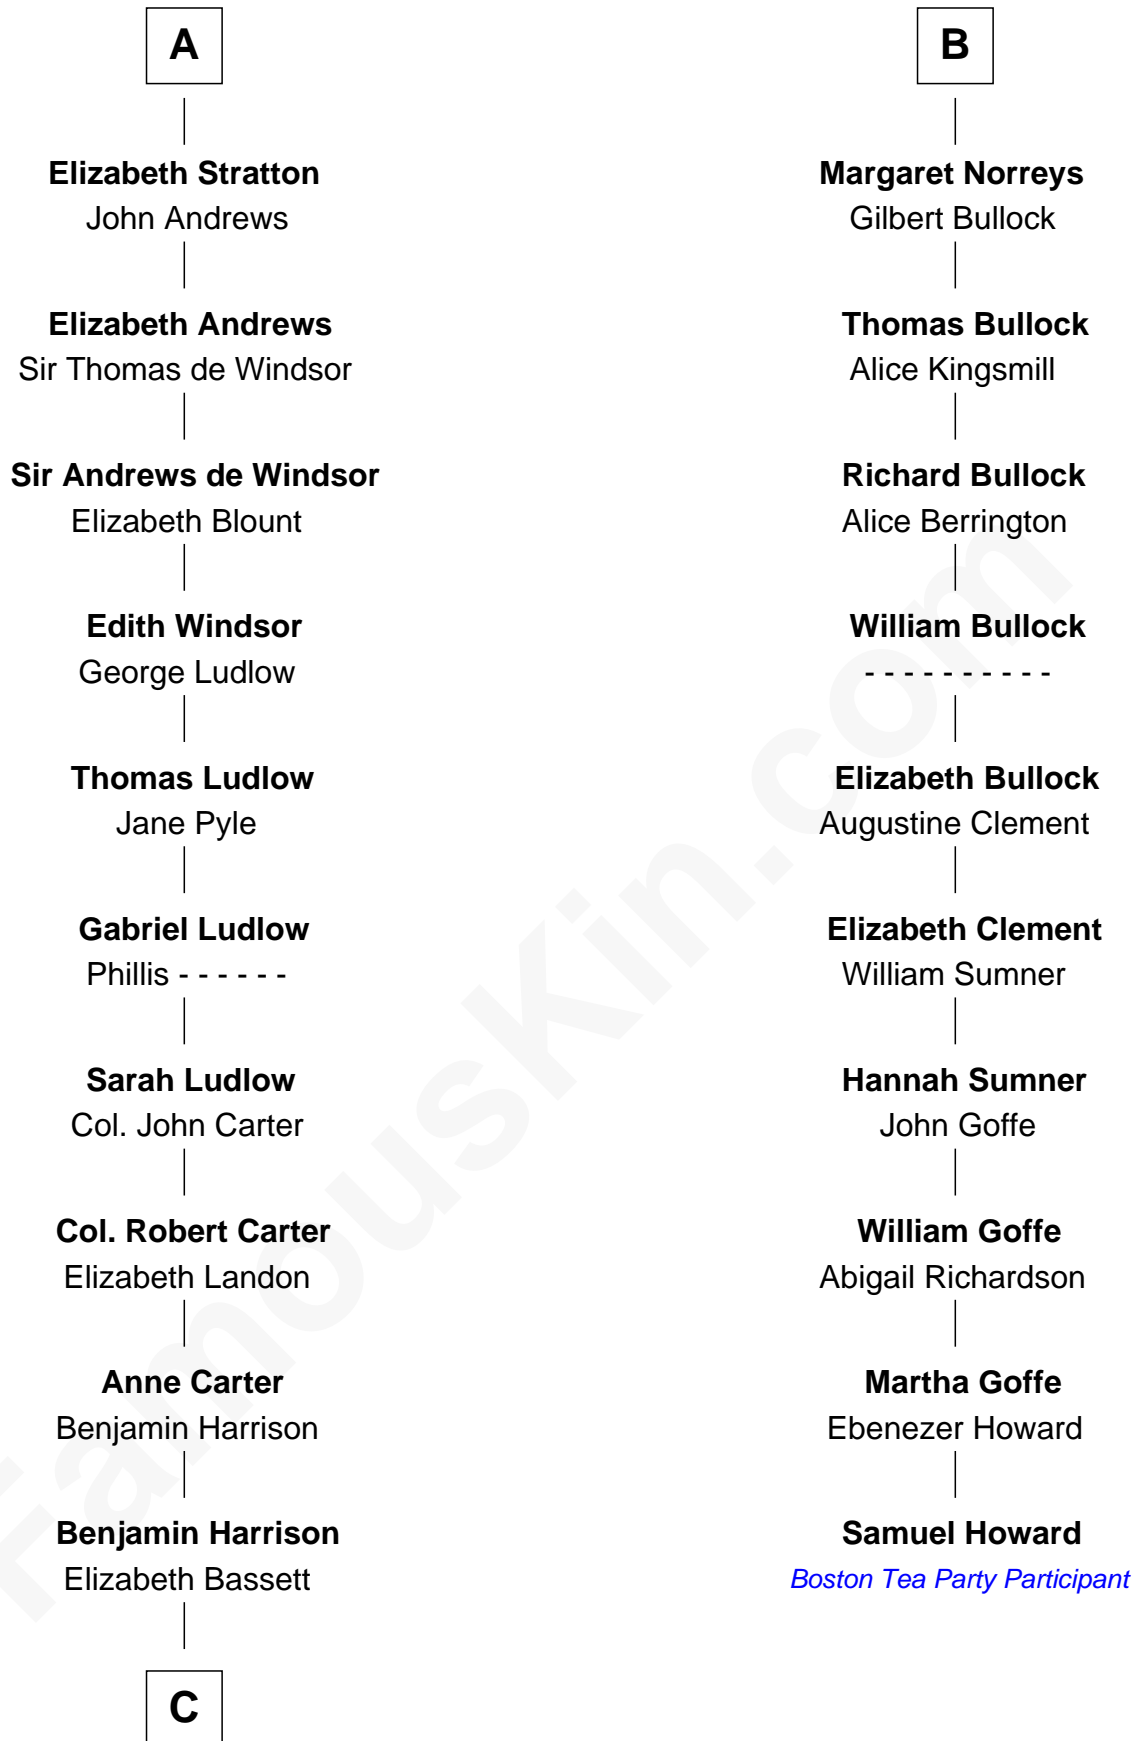

FamousKin.com
Relationship Chart of
Benjamin Harrison
23rd U.S. President

16th cousin 3 times removed of

Samuel Howard
Boston Tea Party Participant

Hugh de Vere
 Hawise de Quincy

C

—
Gen. William Henry Harrison

Anna Tuthill Symmes

—
John Scott Harrison

Elizabeth Ramsey Irwin

—
Benjamin Harrison

23rd U.S. President

FamousKin.com