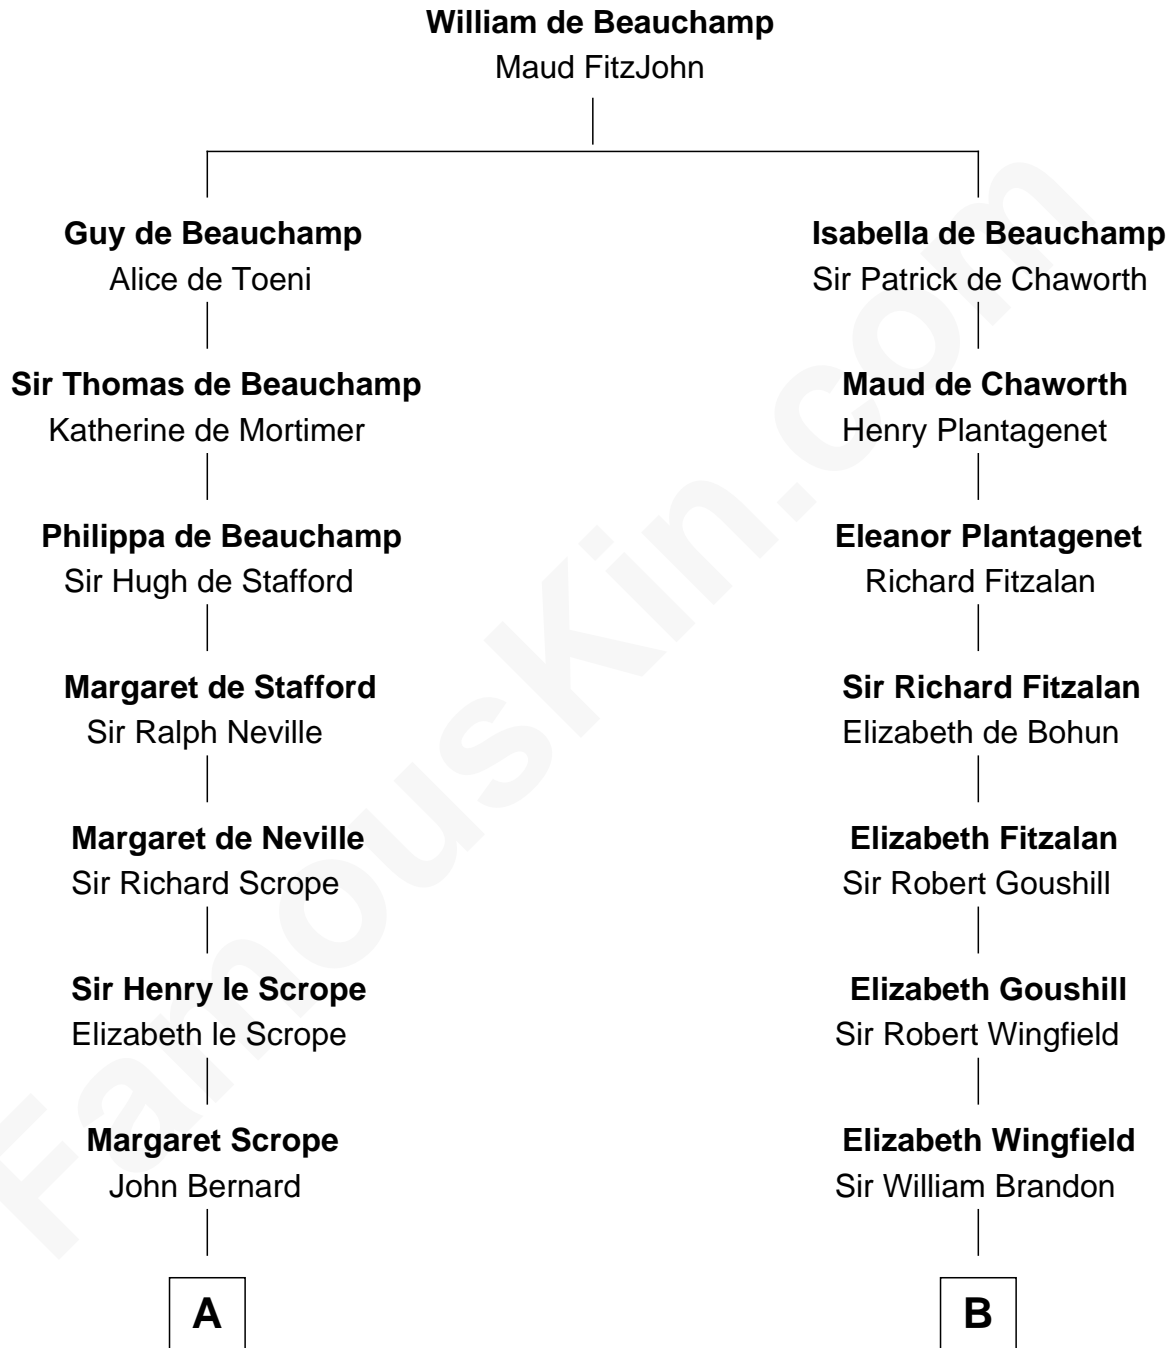

FamousKin.com
Relationship Chart of
Benjamin Harrison
23rd U.S. President

17th cousin 1 time removed of
Eli Whitney
Inventor of the Cotton Gin

C

John Scott Harrison
Elizabeth Ramsey Irwin

Benjamin Harrison
23rd U.S. President

FamousKin.com