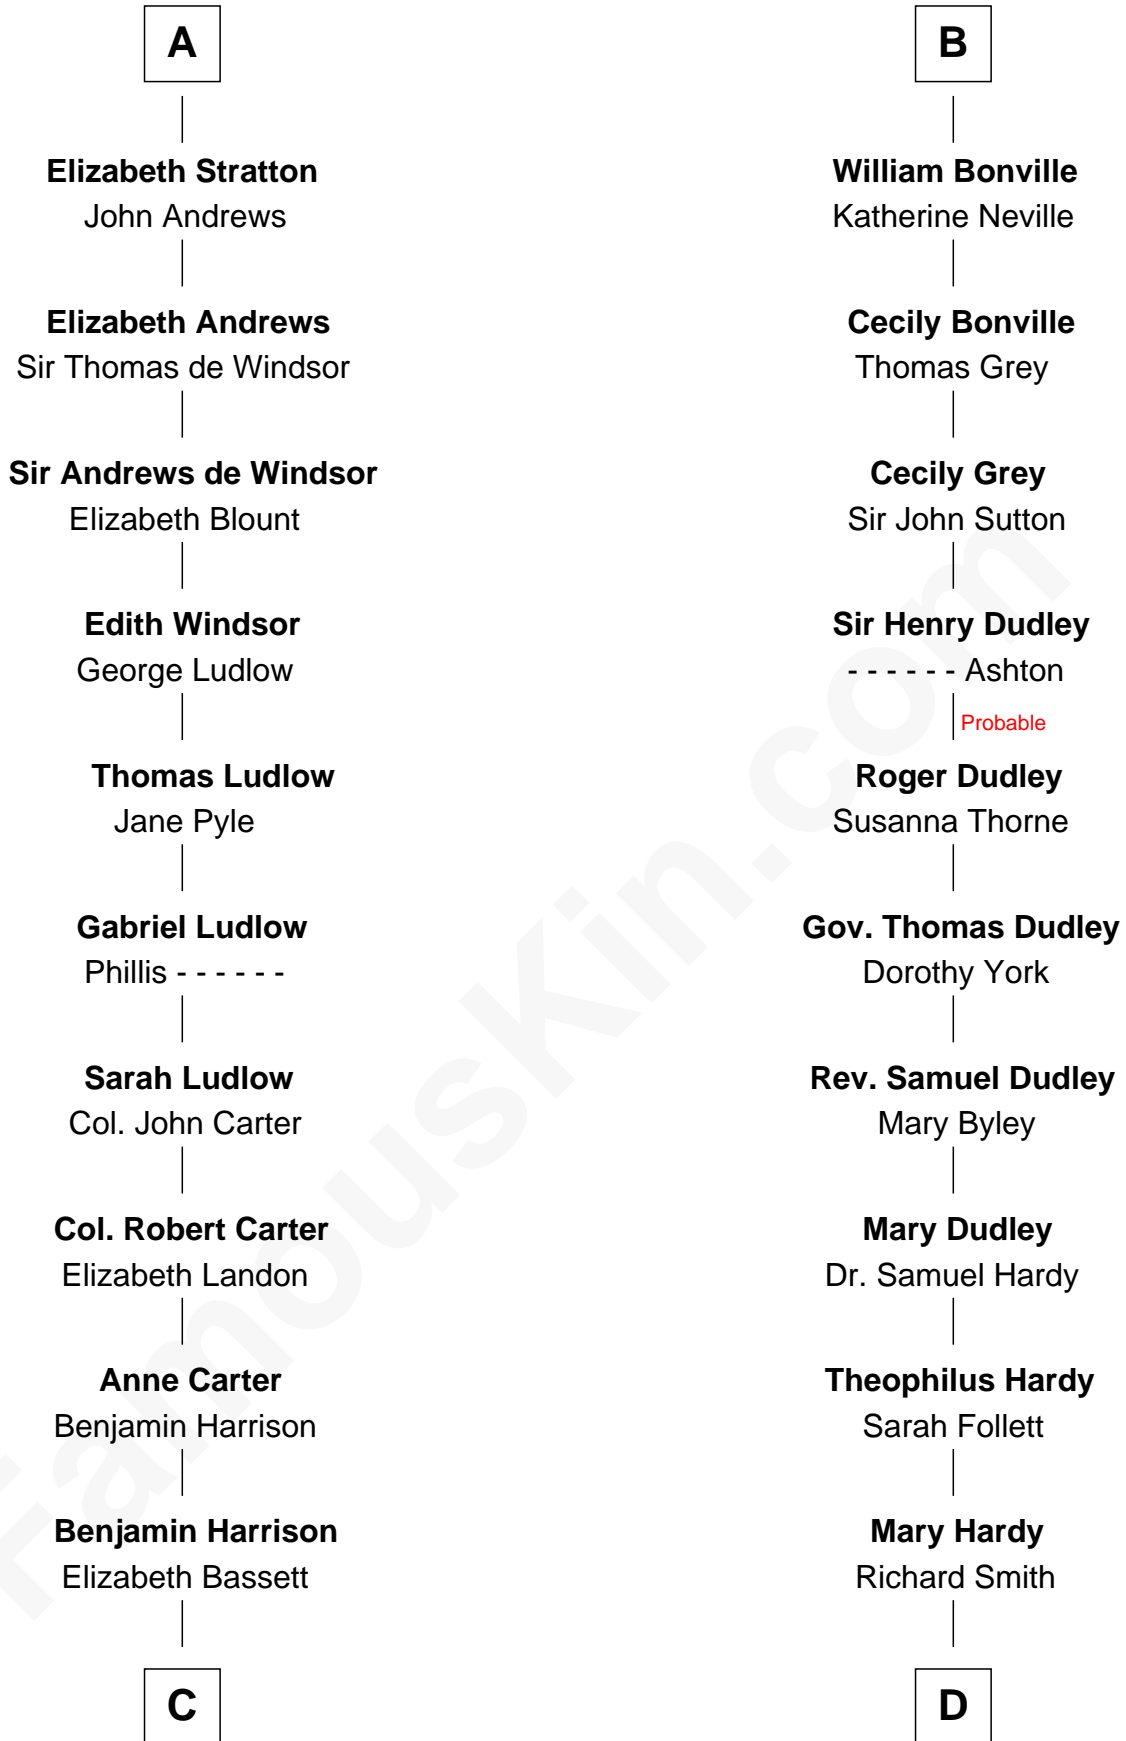

FamousKin.com
Relationship Chart of
Benjamin Harrison
23rd U.S. President

19th cousin 2 times removed of

Dr. H. H. Holmes
Serial Killer aka "Devil in the White City"

Sir Humphrey de Bohun
 Maud of Eu

C

Gen. William Henry Harrison

Anna Tuthill Symmes

John Scott Harrison

Elizabeth Ramsey Irwin

Benjamin Harrison

23rd U.S. President

D

Sarah Smith

Edward Scribner Mudgett

Samuel Mudgett

Mary Morrill

Scribner Mudgett

Nancy Prescott

Levi Horton Mudgett

Theodate Page Price

Dr. H. H. Holmes

Serial Killer Dr. H. H. Holmes