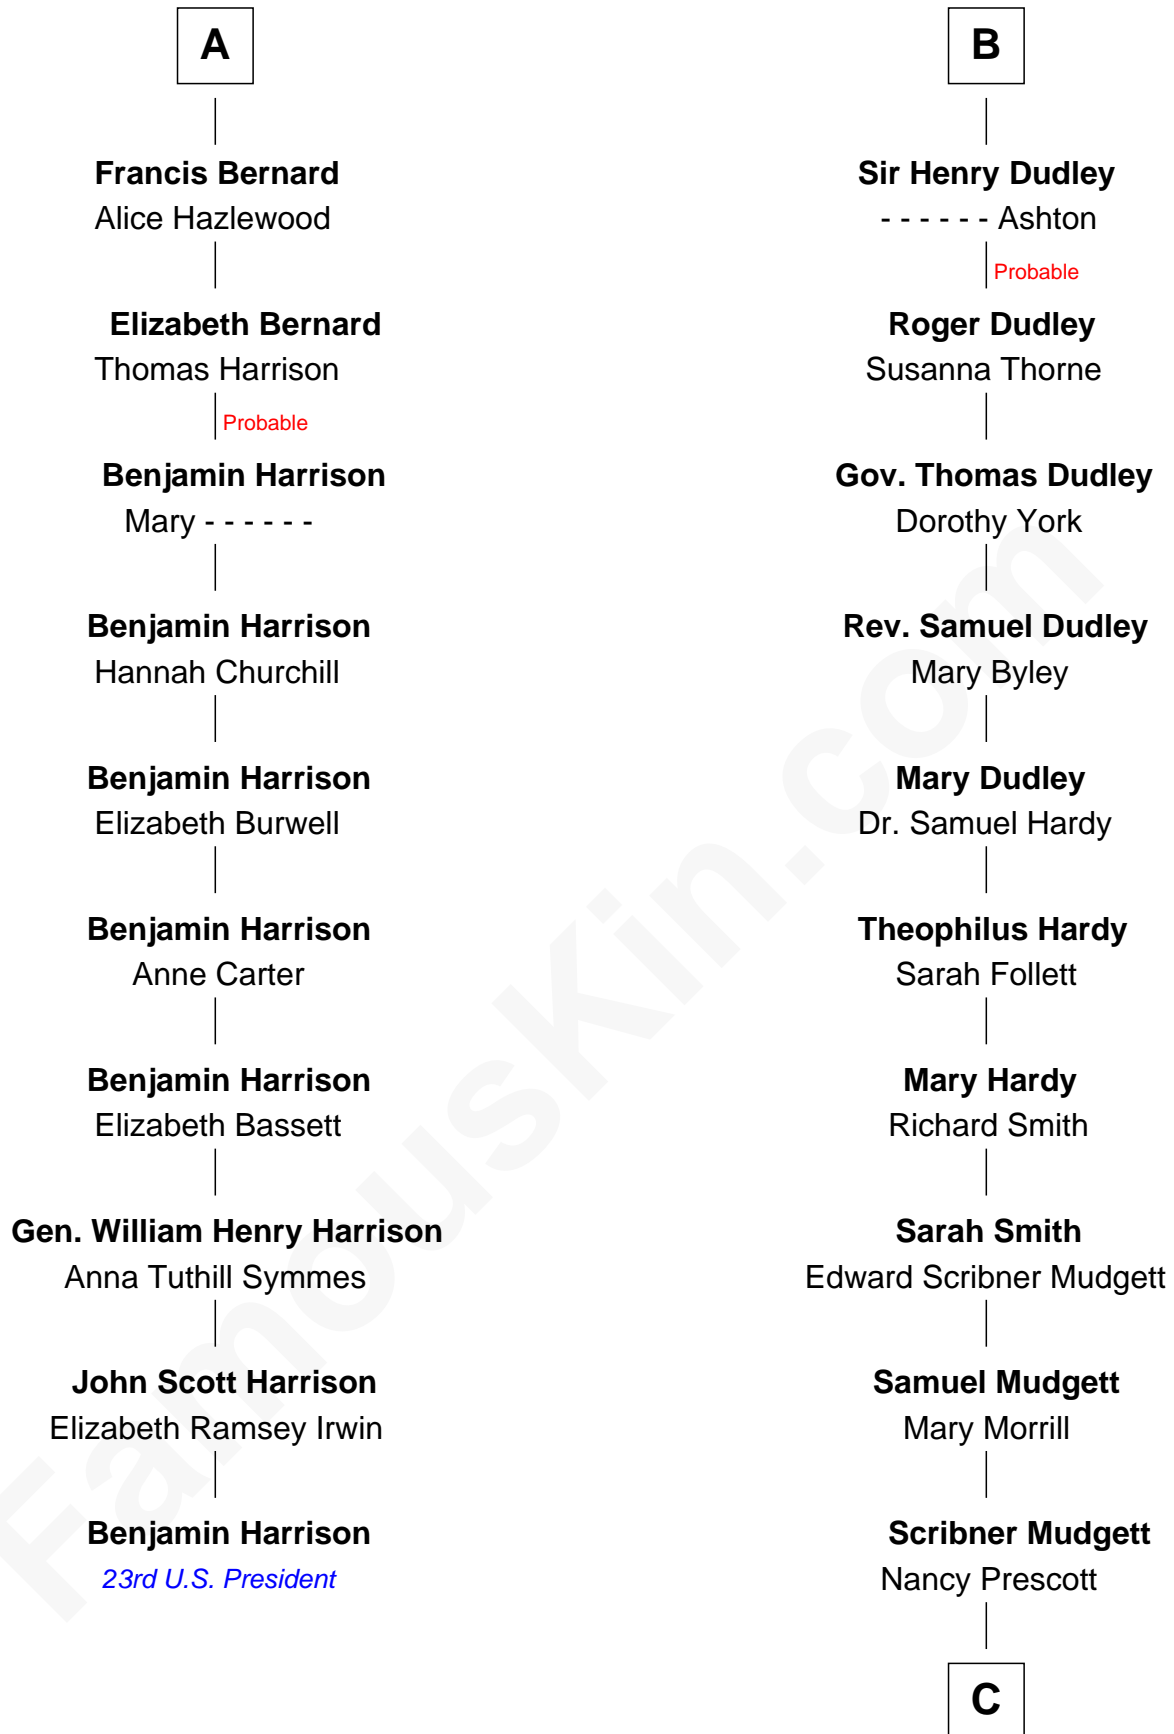

FamousKin.com
Relationship Chart of
Benjamin Harrison
23rd U.S. President

16th cousin 2 times removed of
Dr. H. H. Holmes
Serial Killer aka "Devil in the White City"

C

Levi Horton Mudgett
Theodate Page Price

Dr. H. H. Holmes
Serial Killer Dr. H. H. Holmes

FamousKin.com